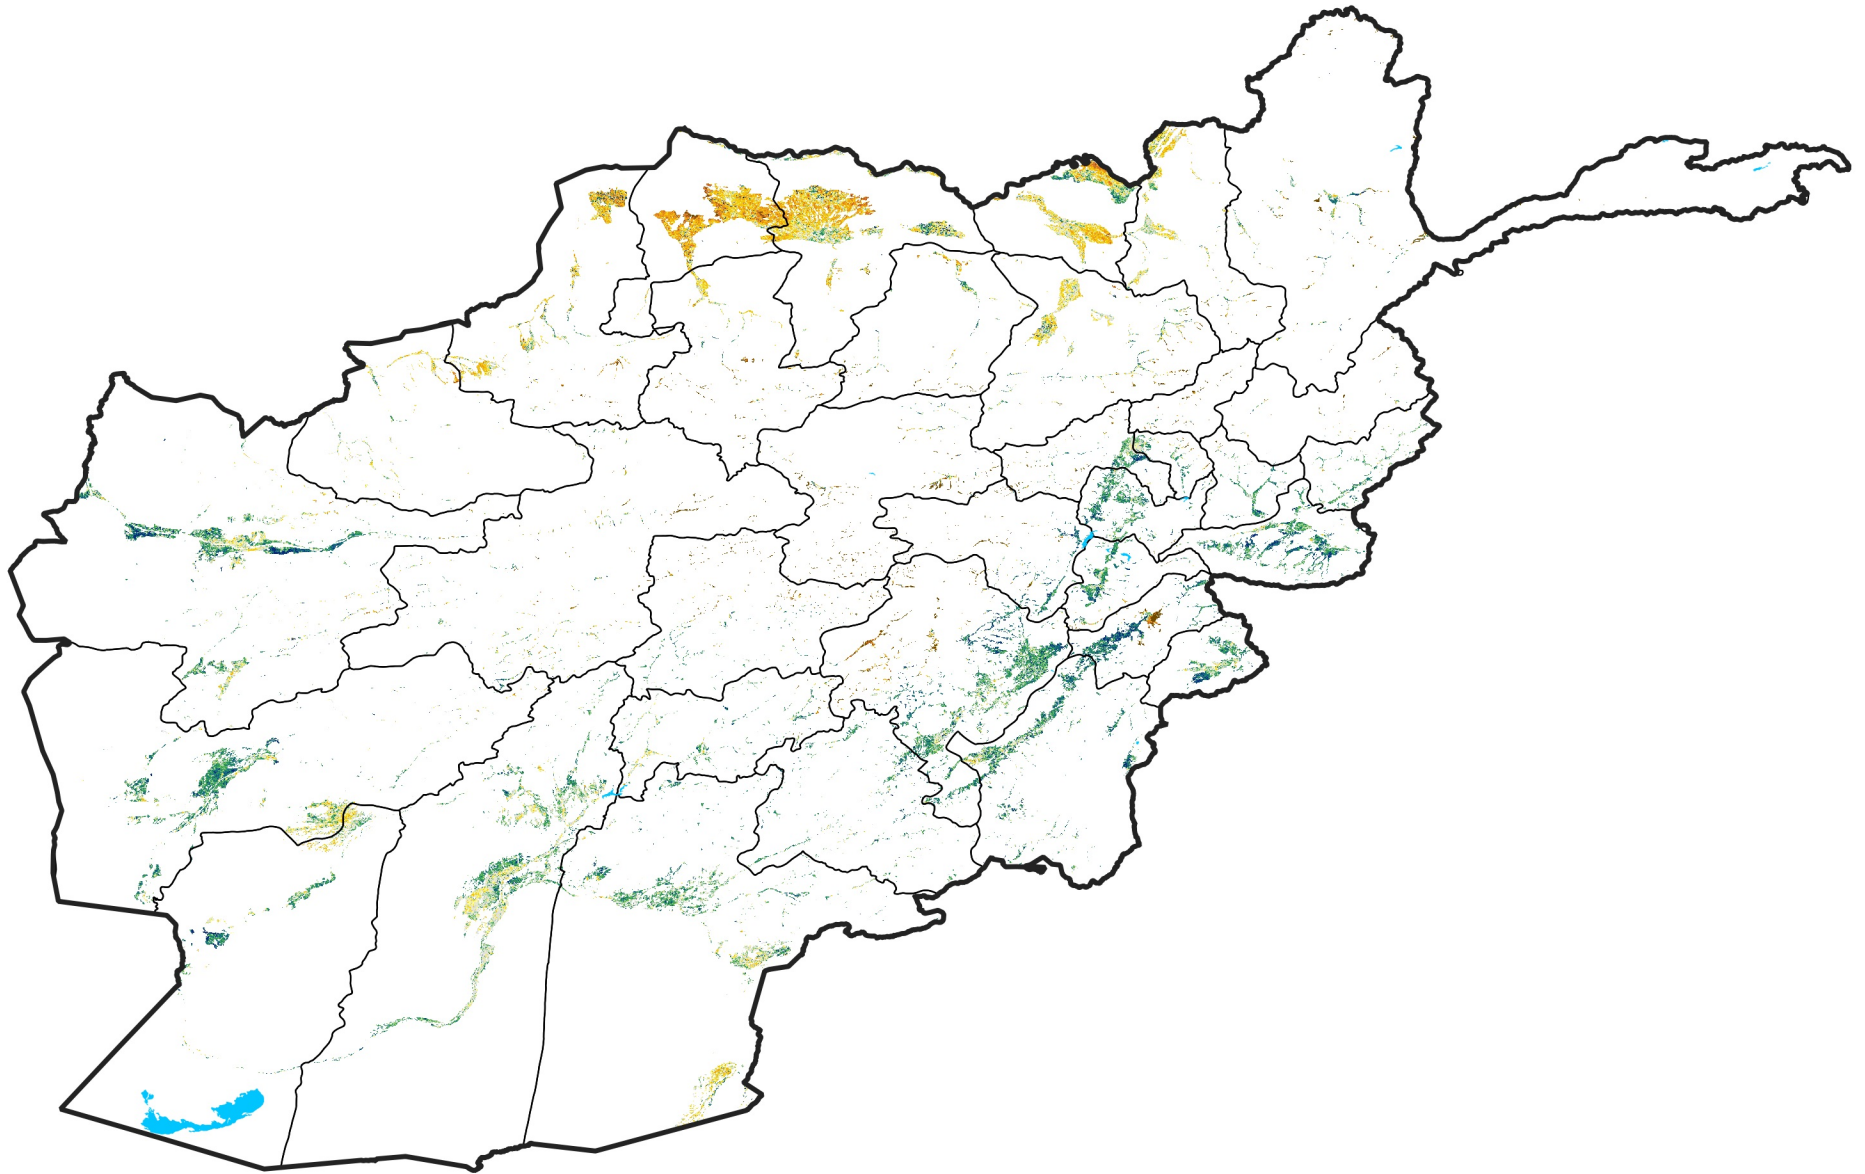

Afghanistan Irrigated Agricultural Areas

Percent of Mean NDVI

2020 / mean (2003 - 2022)

Period 36 / December 21 - 31, 2020

Percent of Normal