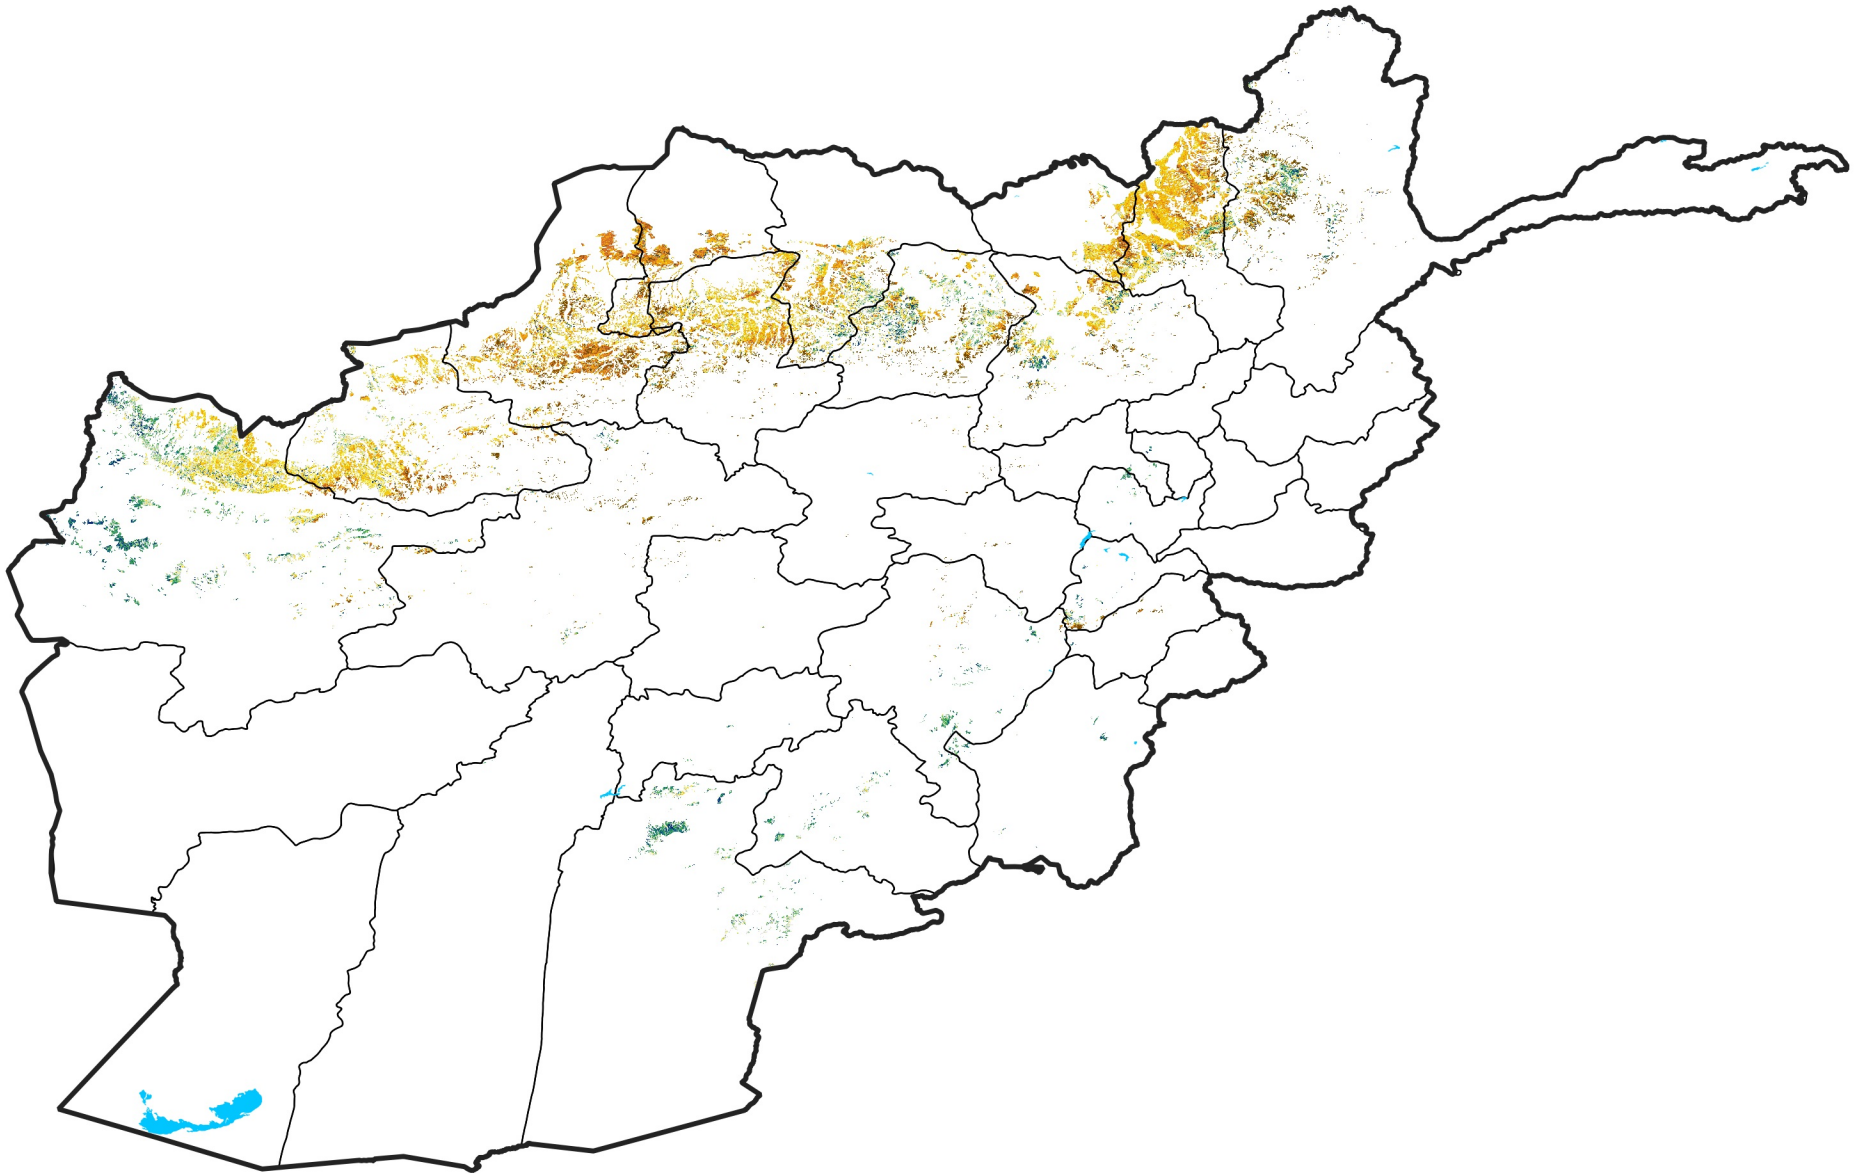

Afghanistan Rainfed Agricultural Areas

Percent of Mean NDVI

2020 / mean (2003 - 2022)

Period 36 / December 21 - 31, 2020

Percent of Normal