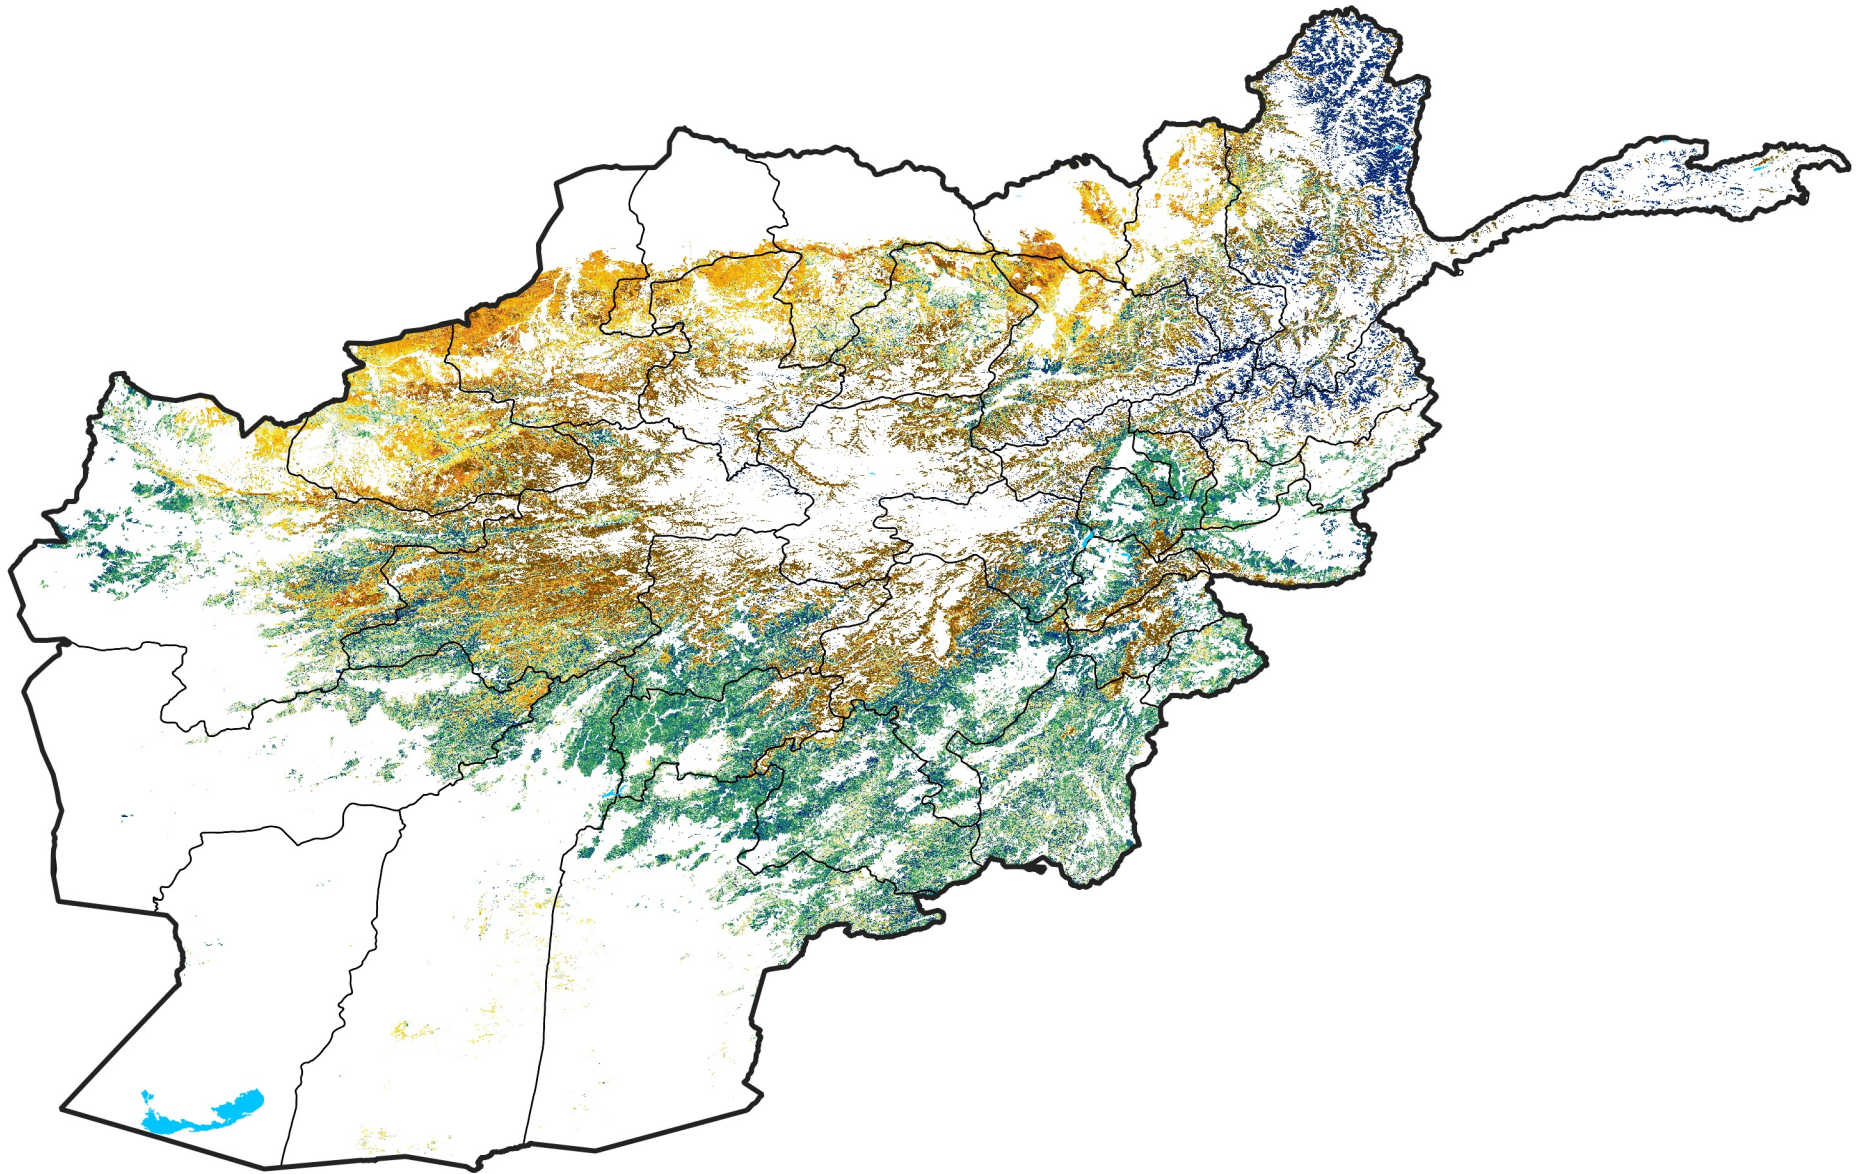

Afghanistan Rangeland Agricultural Areas

Percent of Mean NDVI

2020 / mean (2003 - 2022)

Period 36 / December 21 - 31, 2020

Percent of Normal