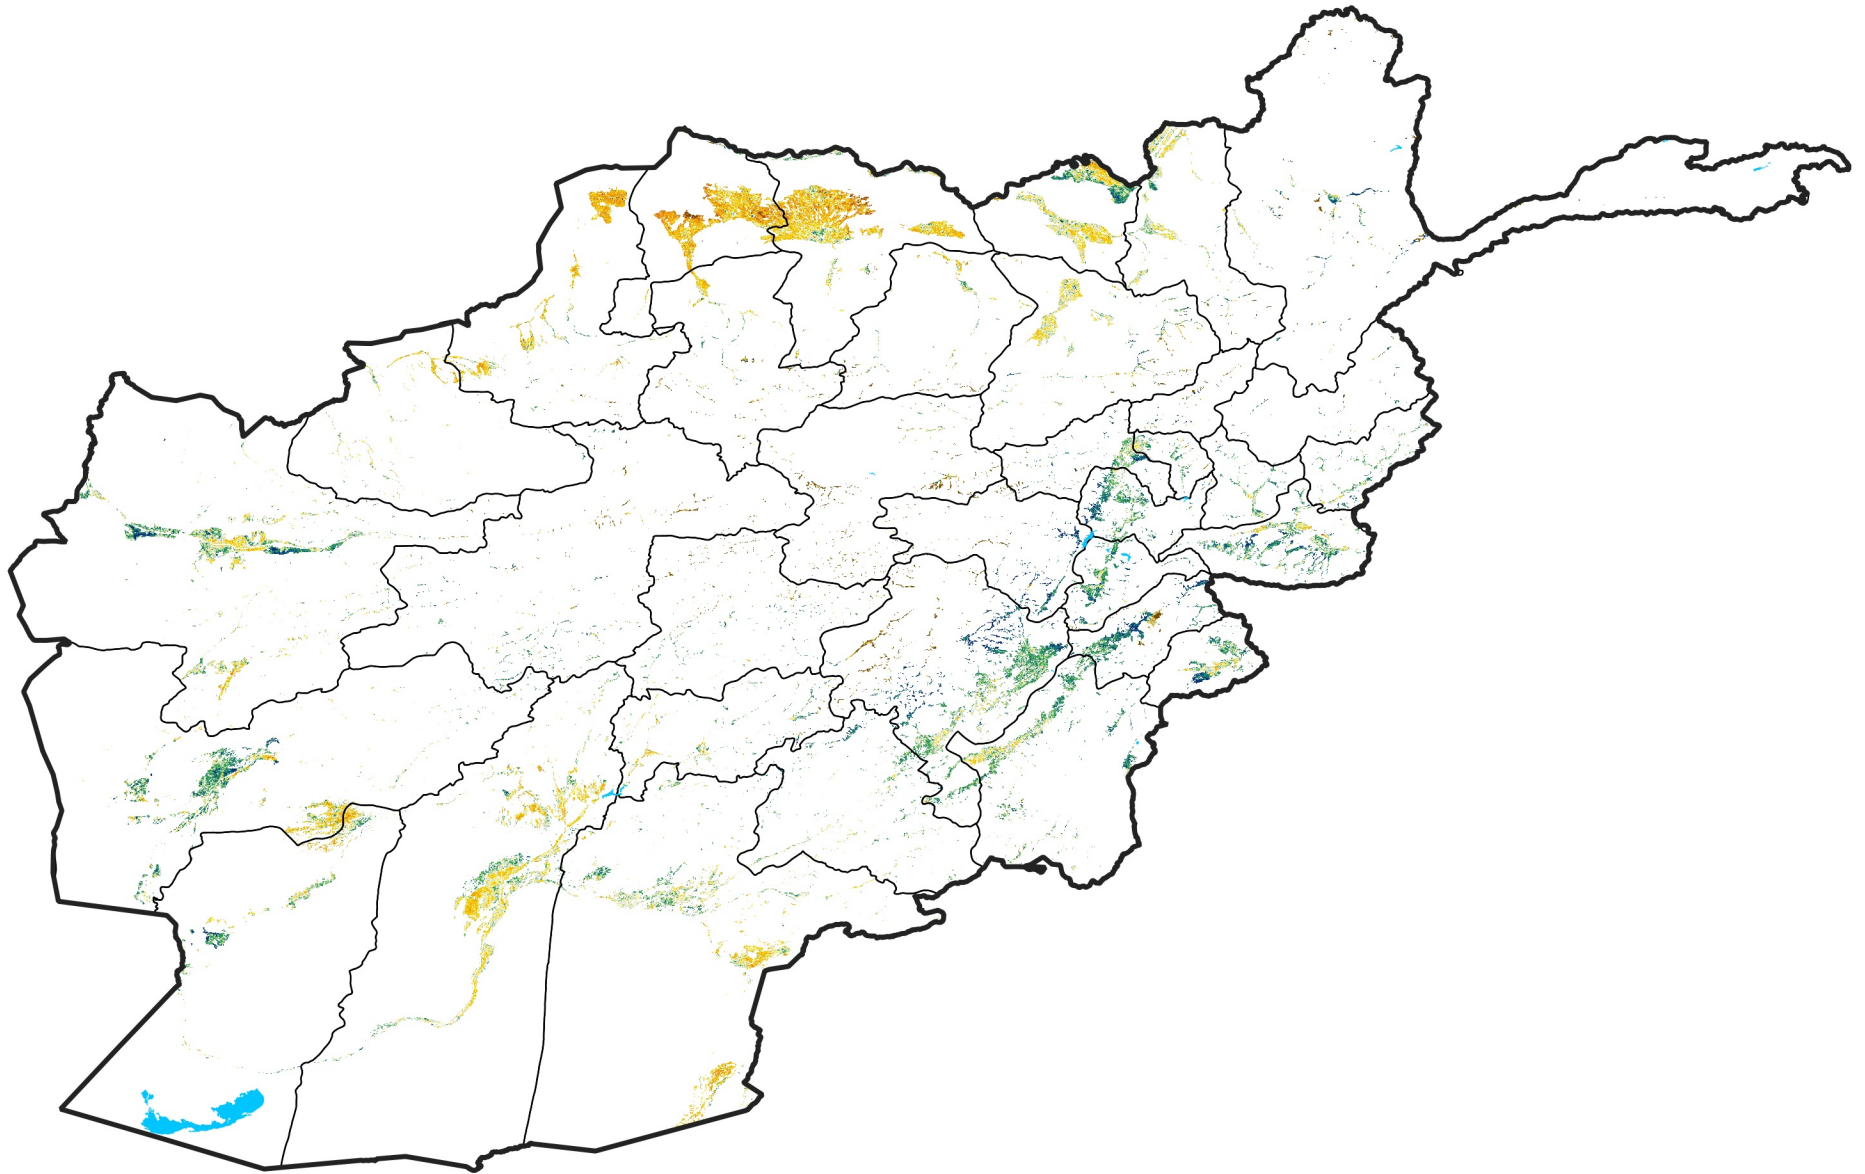

Afghanistan Irrigated Agricultural Areas

Percent of Mean NDVI

2021 / mean (2003 - 2022)

Period 02 / January 11 - 20, 2021

Percent of Normal