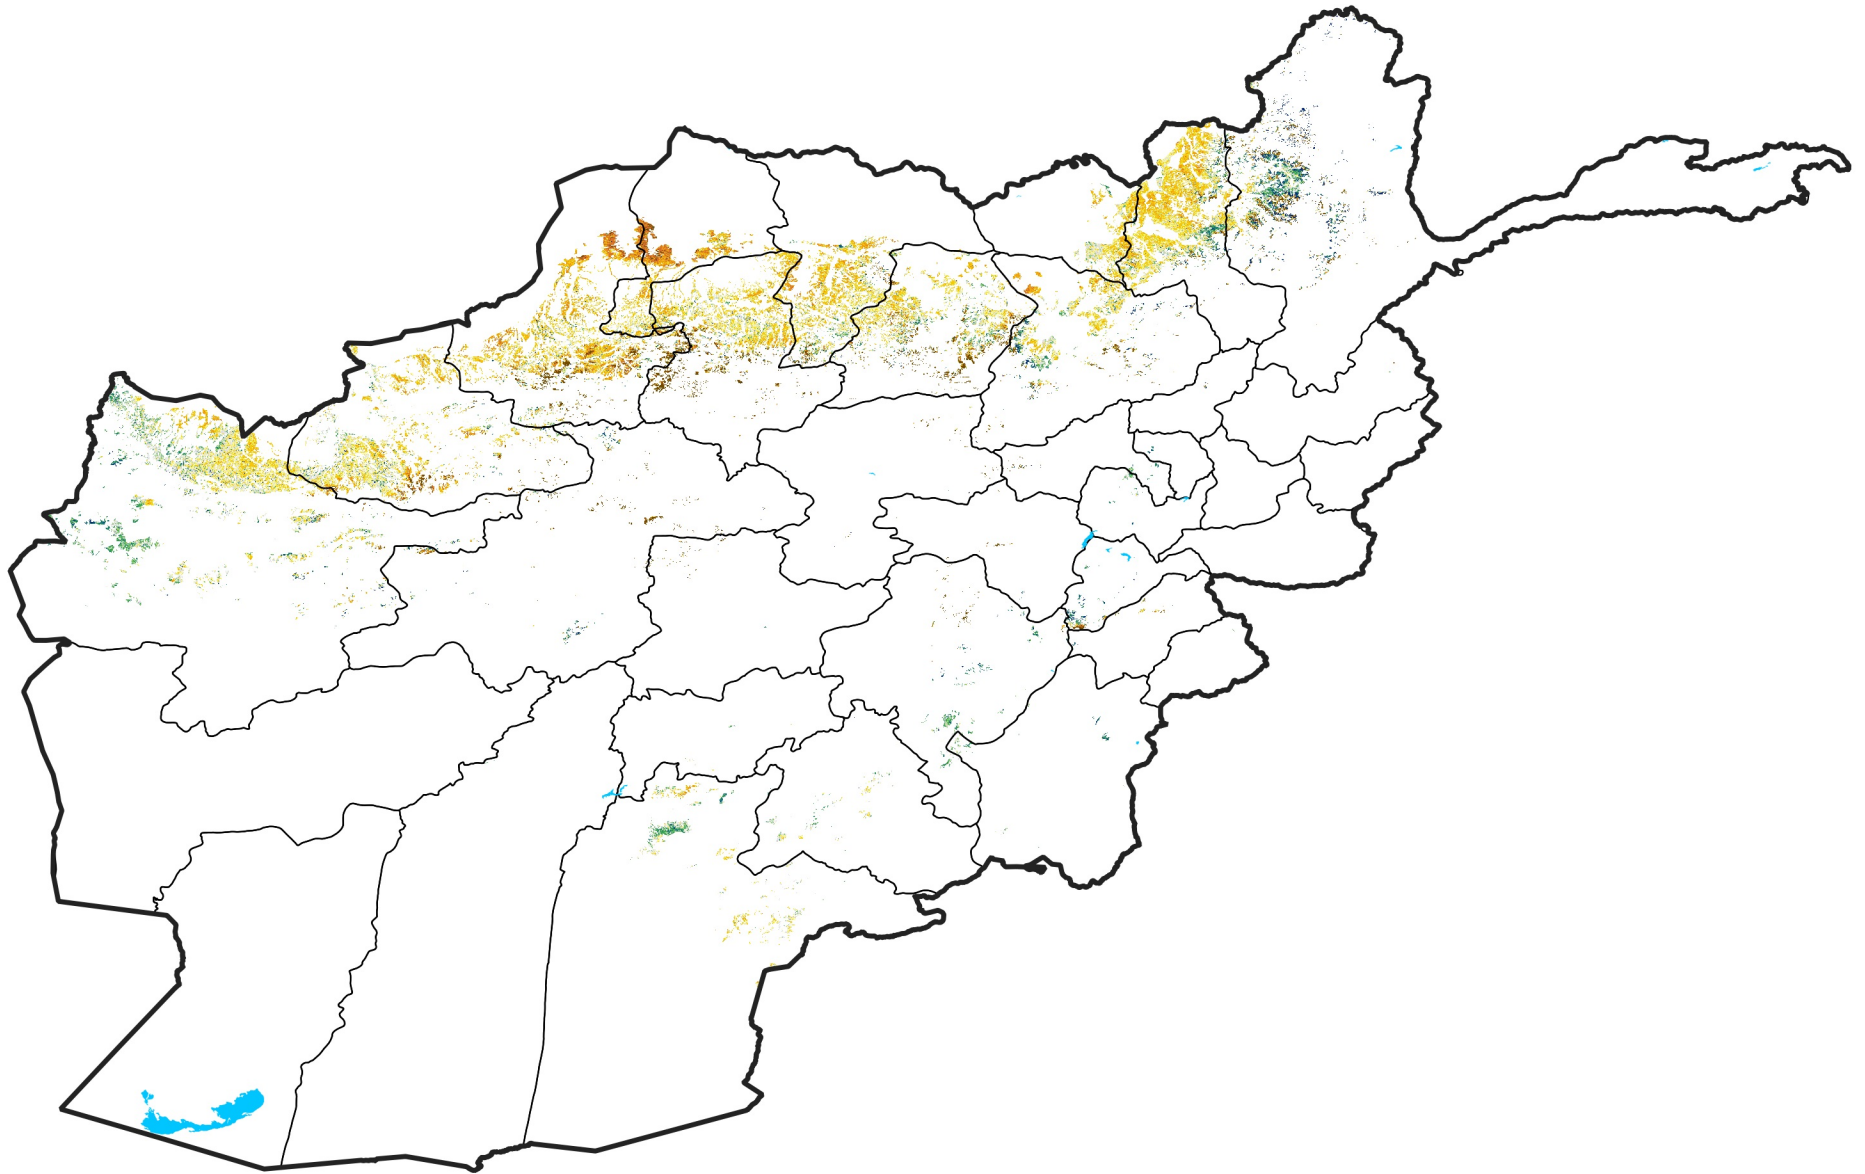

Afghanistan Rainfed Agricultural Areas

Percent of Mean NDVI

2021 / mean (2003 - 2022)

Period 02 / January 11 - 20, 2021

Percent of Normal