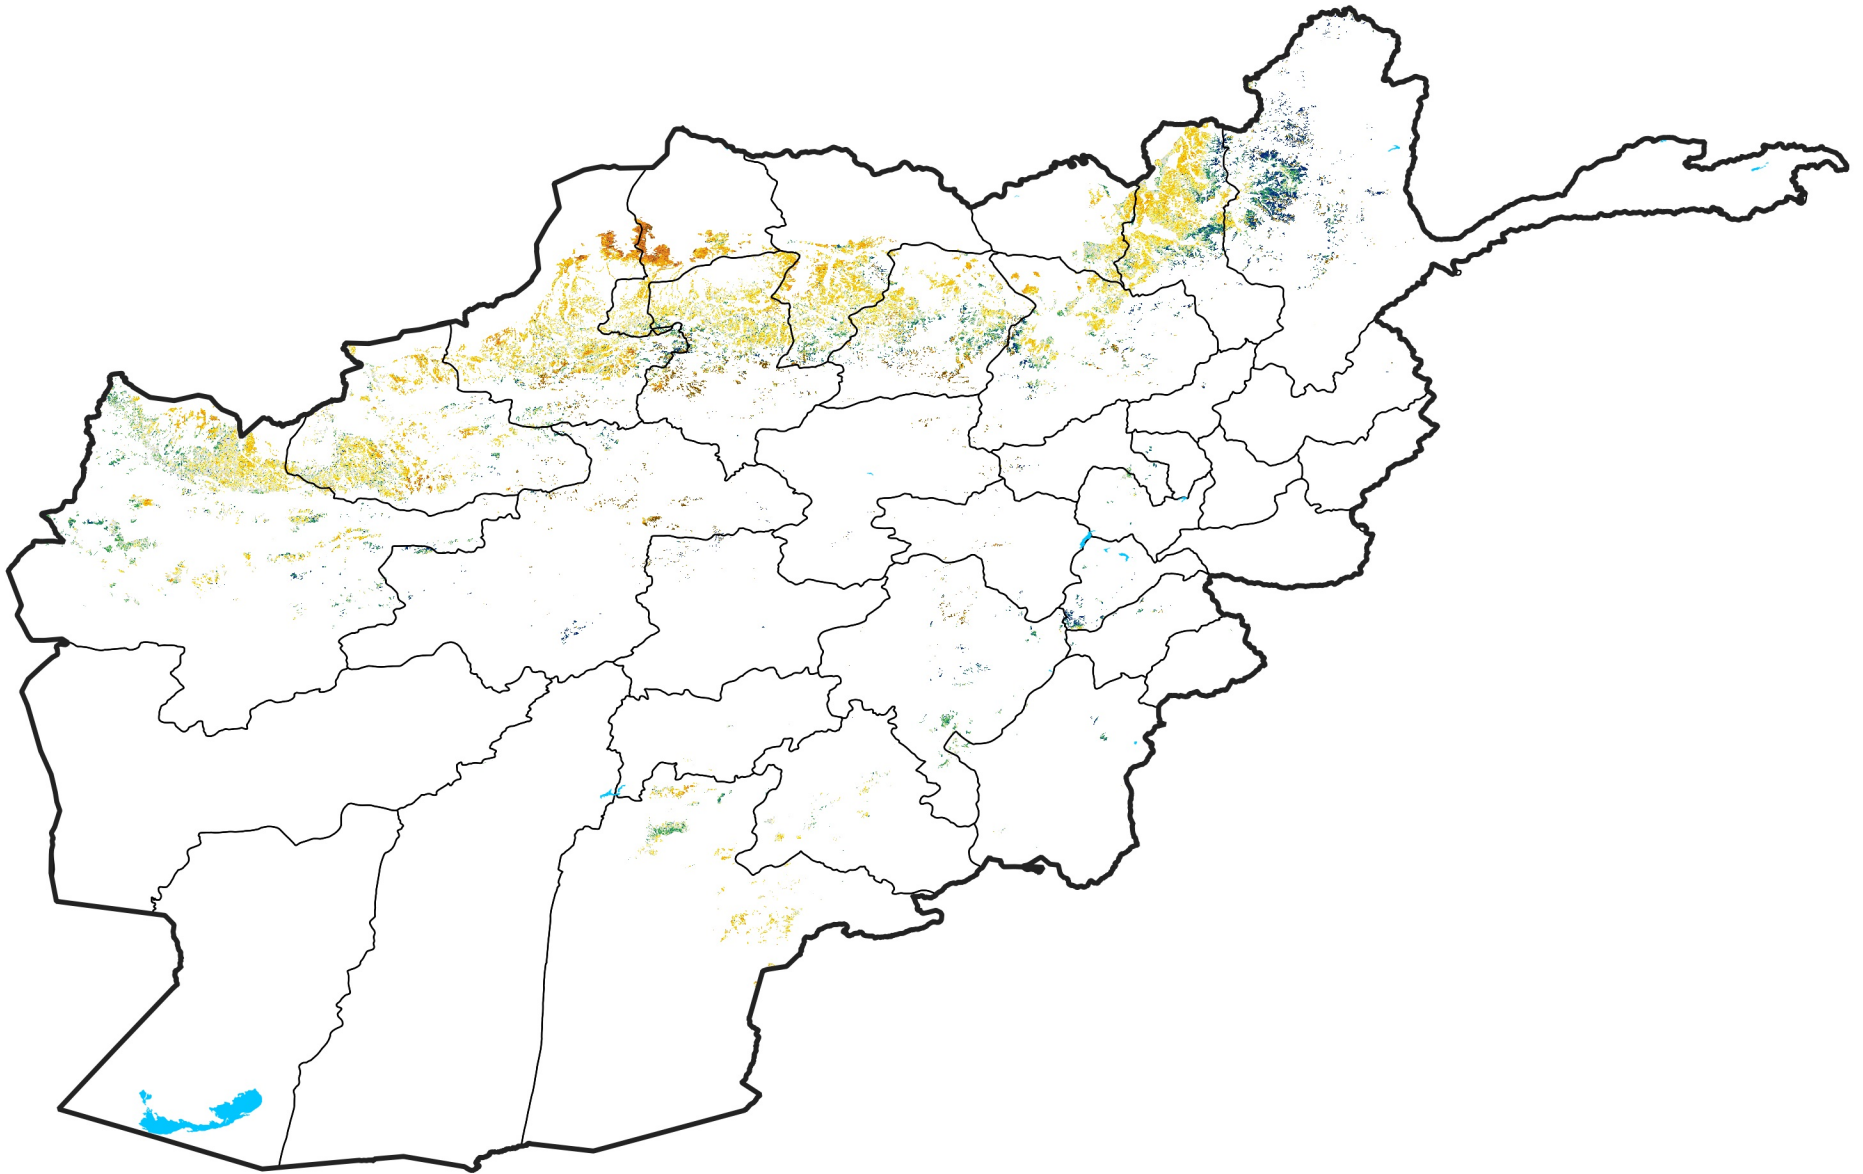

Afghanistan Rainfed Agricultural Areas

Percent of Mean NDVI

2021 / mean (2003 - 2022)

Period 03 / January 21 - 31, 2021

Percent of Normal