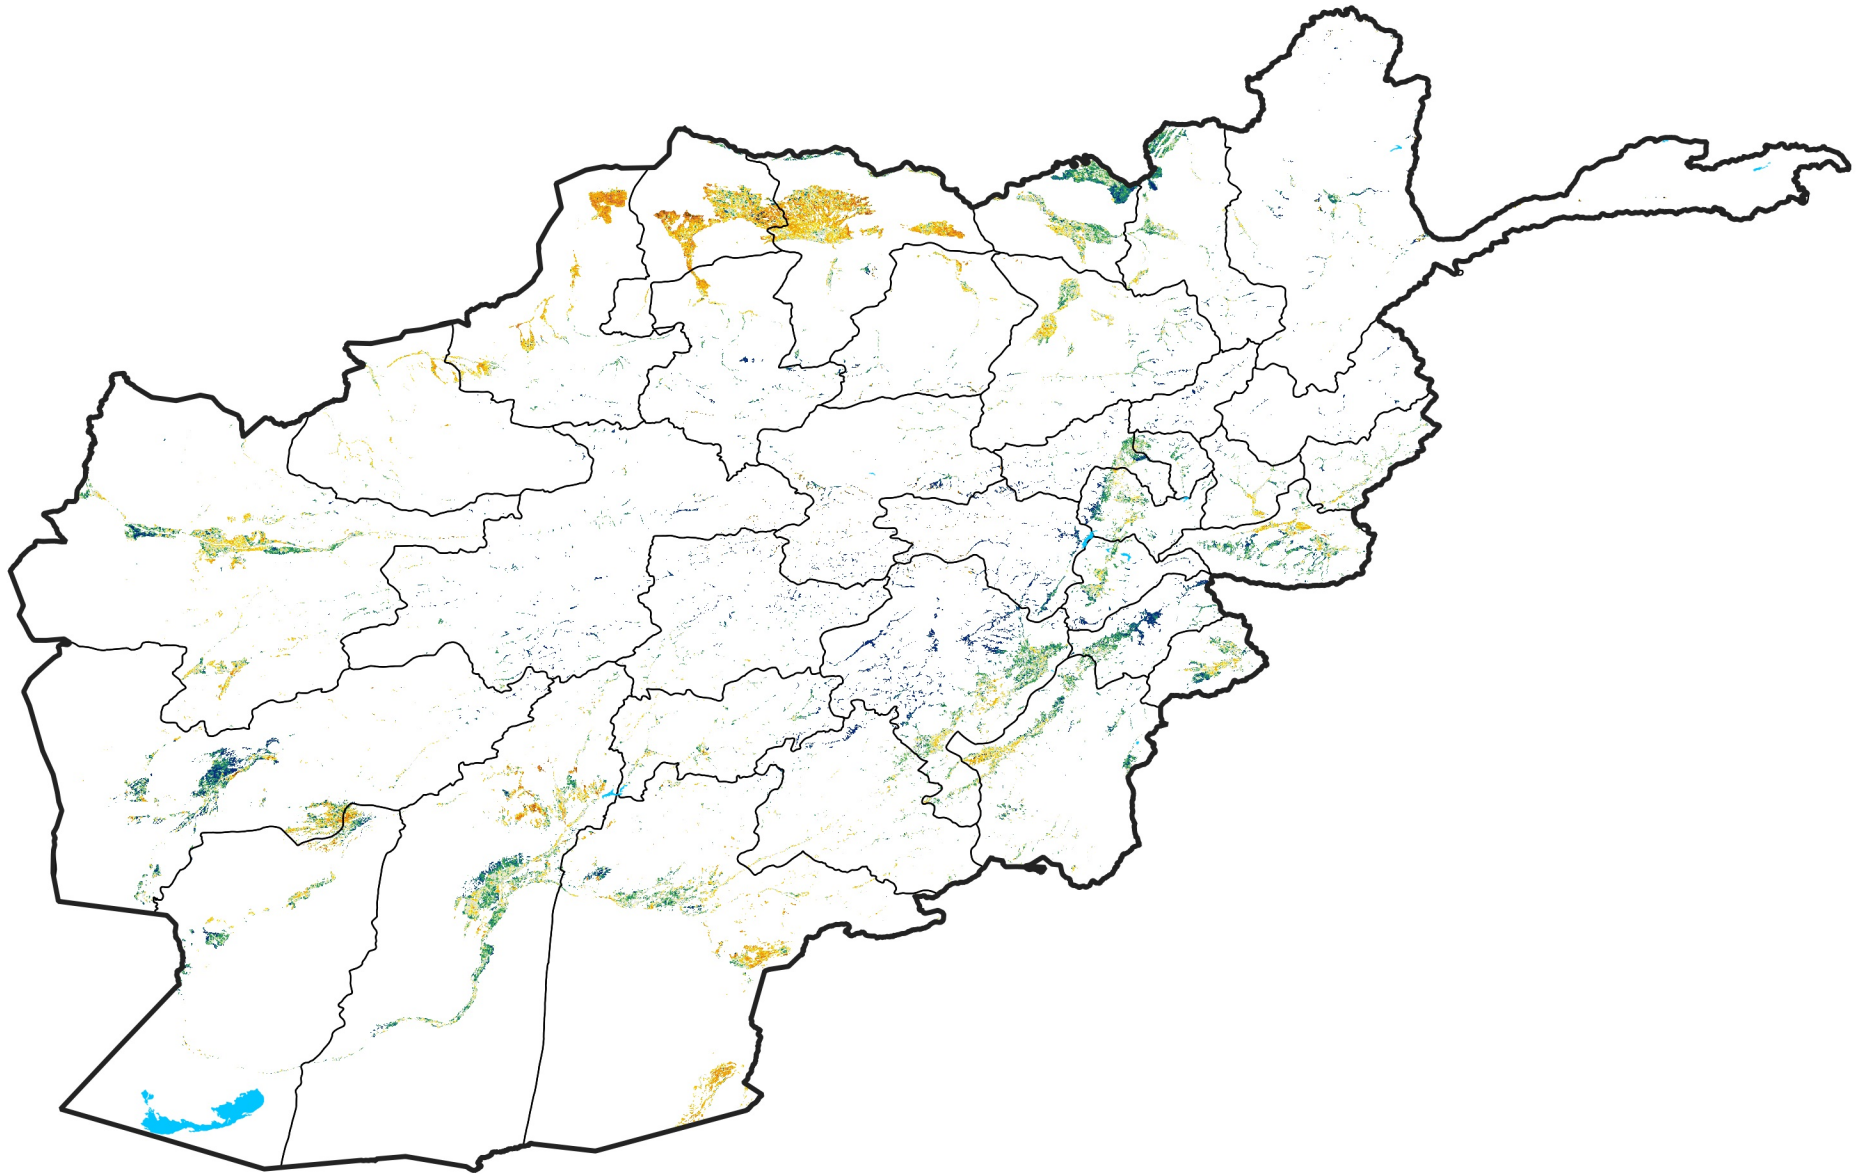

Afghanistan Irrigated Agricultural Areas

Percent of Mean NDVI

2021 / mean (2003 - 2022)

Period 05 / February 11 - 20, 2021

Percent of Normal