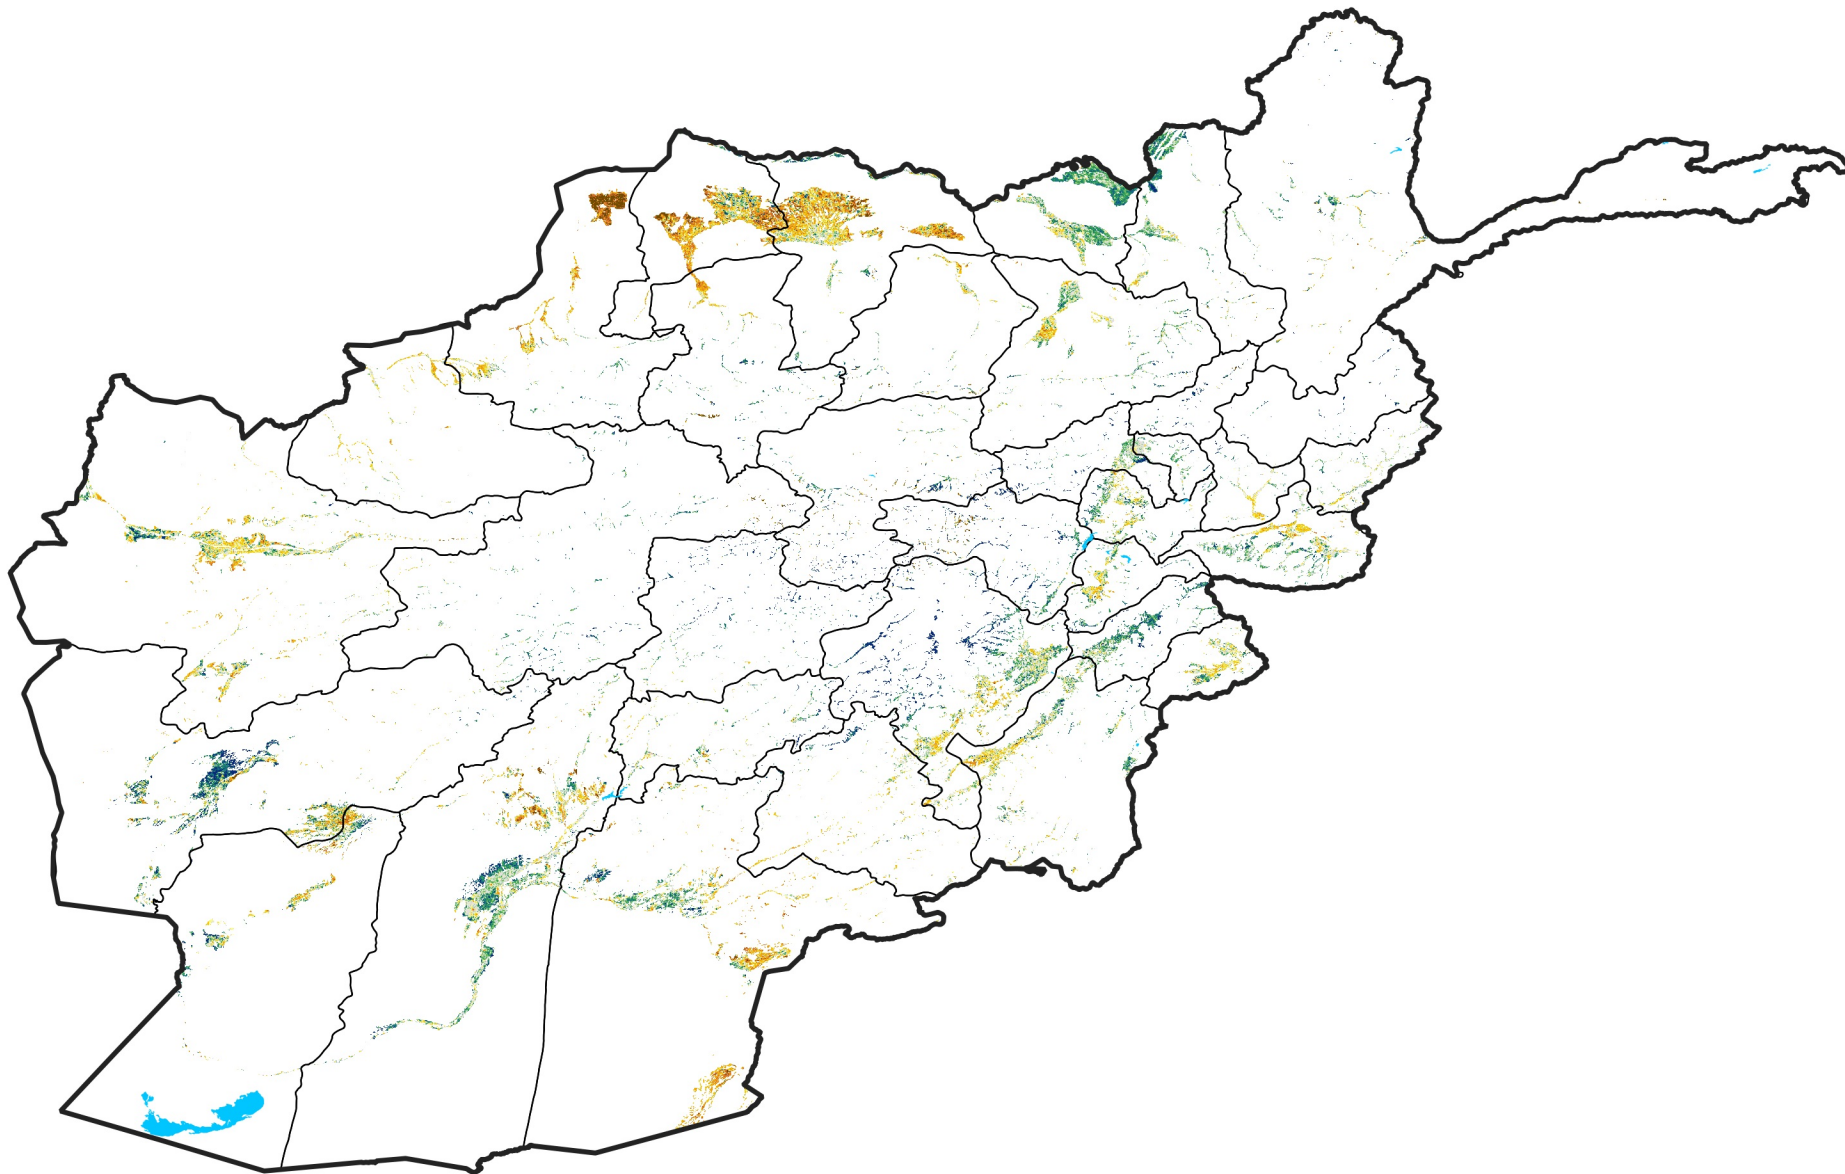

Afghanistan Irrigated Agricultural Areas

Percent of Mean NDVI

2021 / mean (2003 - 2022)

Period 07 / March 01 - 10, 2021

Percent of Normal