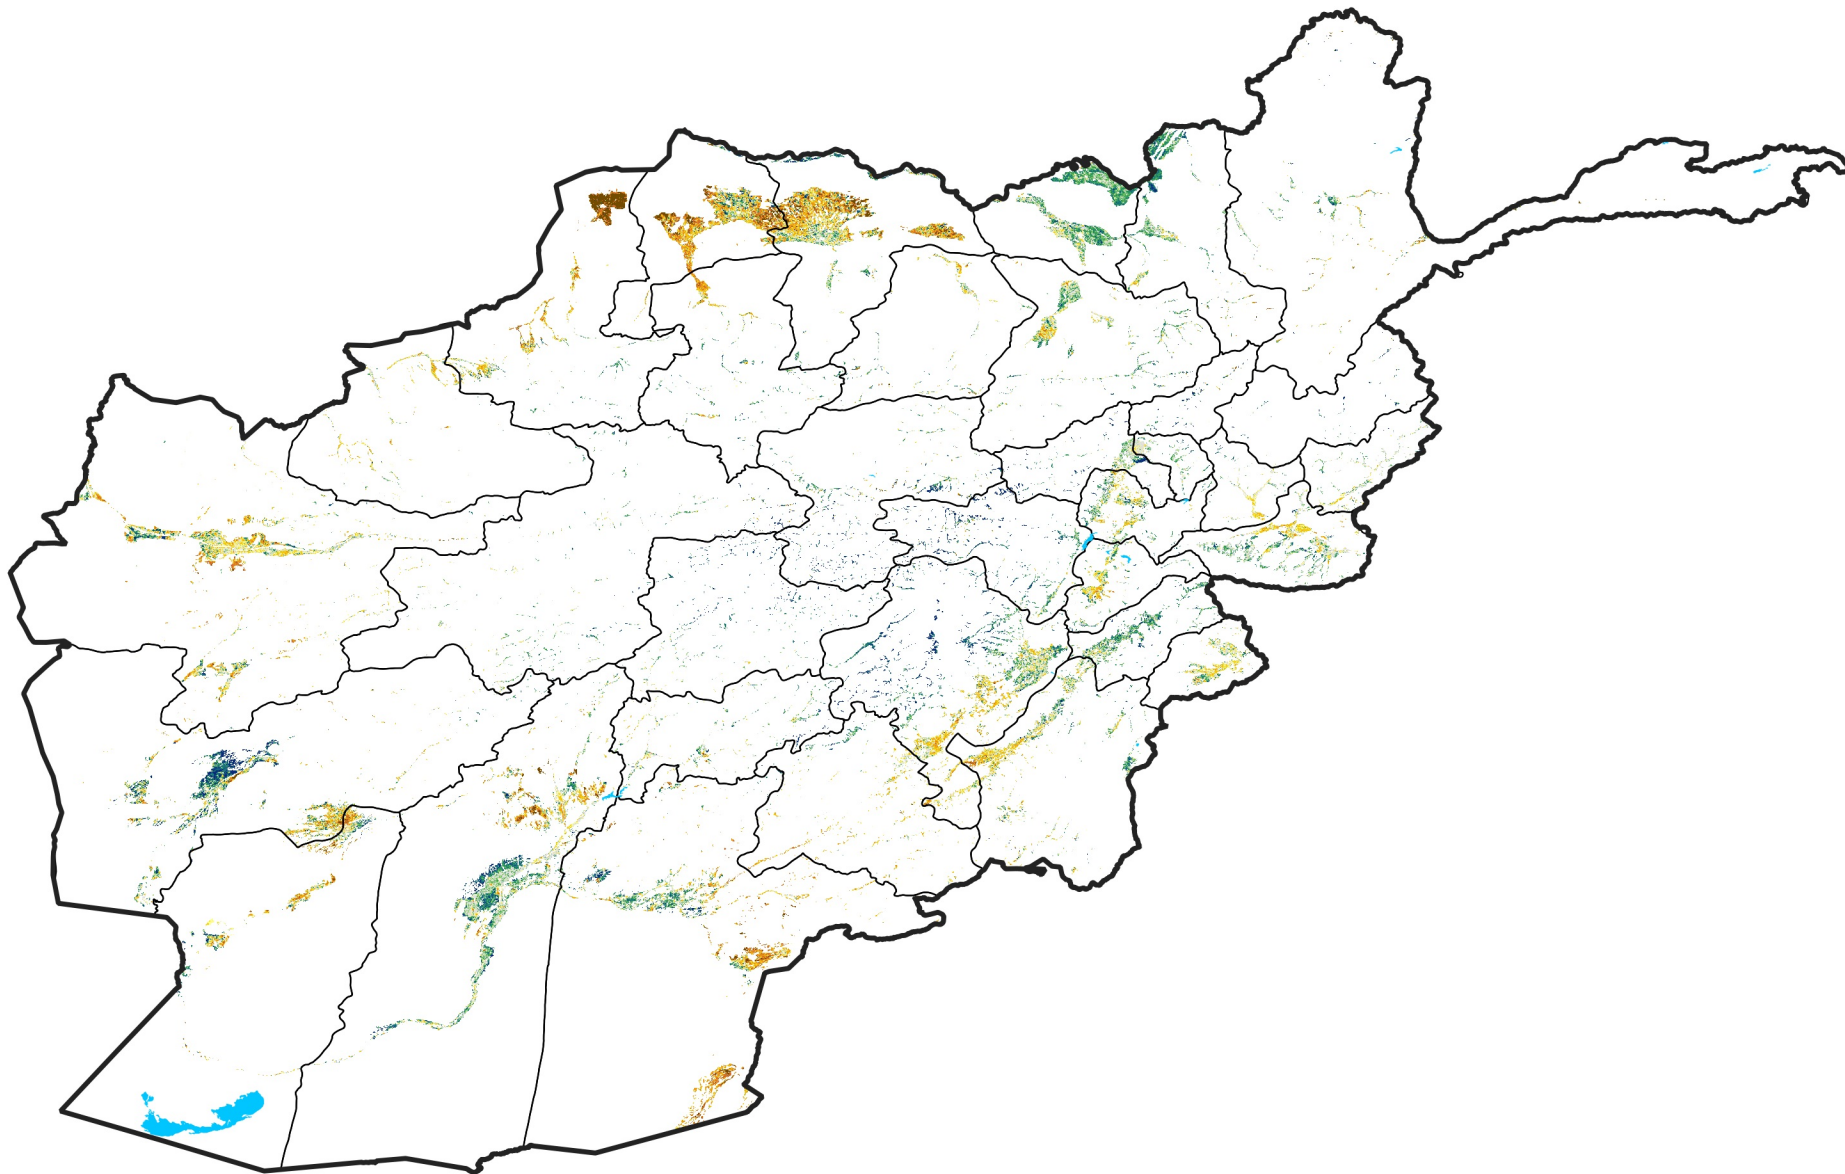

Afghanistan Irrigated Agricultural Areas

Percent of Mean NDVI

2021 / mean (2003 - 2022)

Period 08 / March 11 - 20, 2021

Percent of Normal