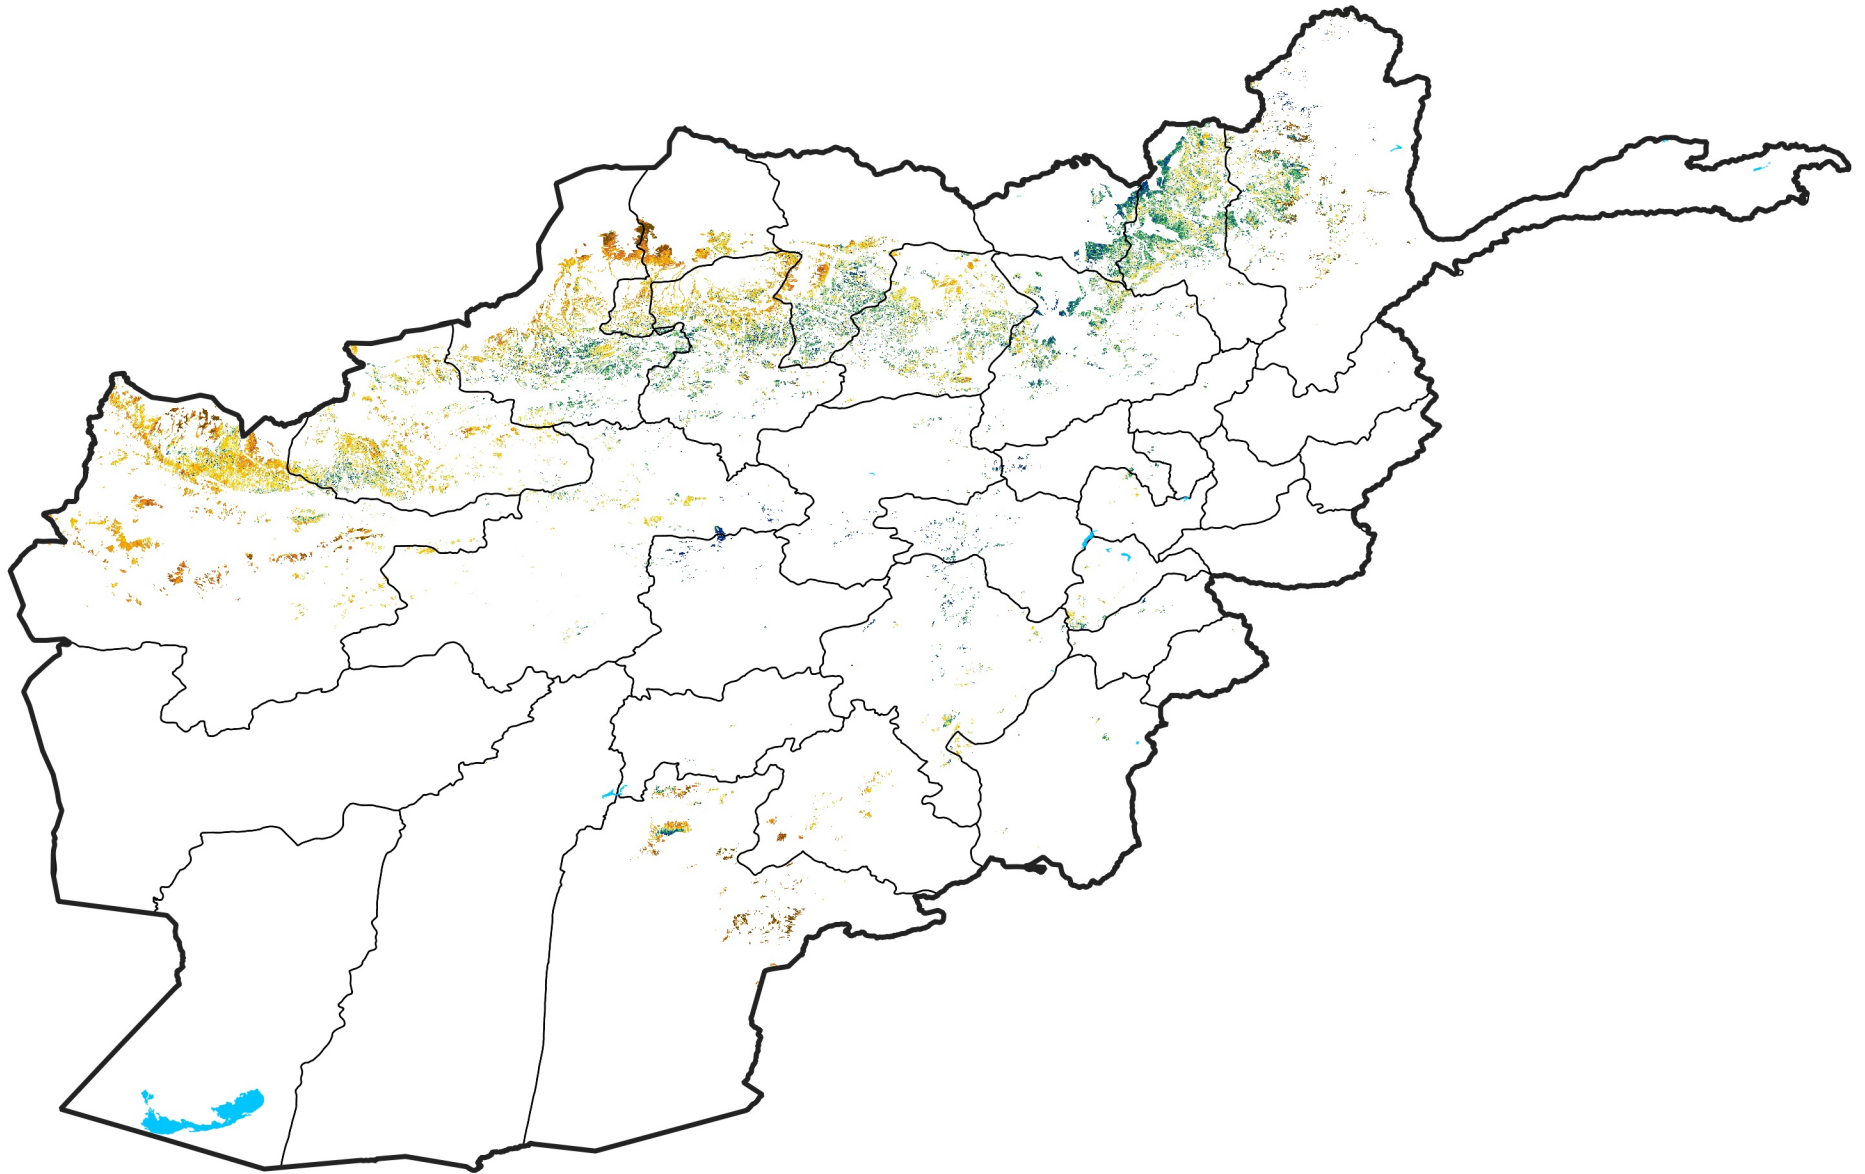

Afghanistan Rainfed Agricultural Areas

Percent of Mean NDVI

2021 / mean (2003 - 2022)

Period 09 / March 21 - 31, 2021

Percent of Normal