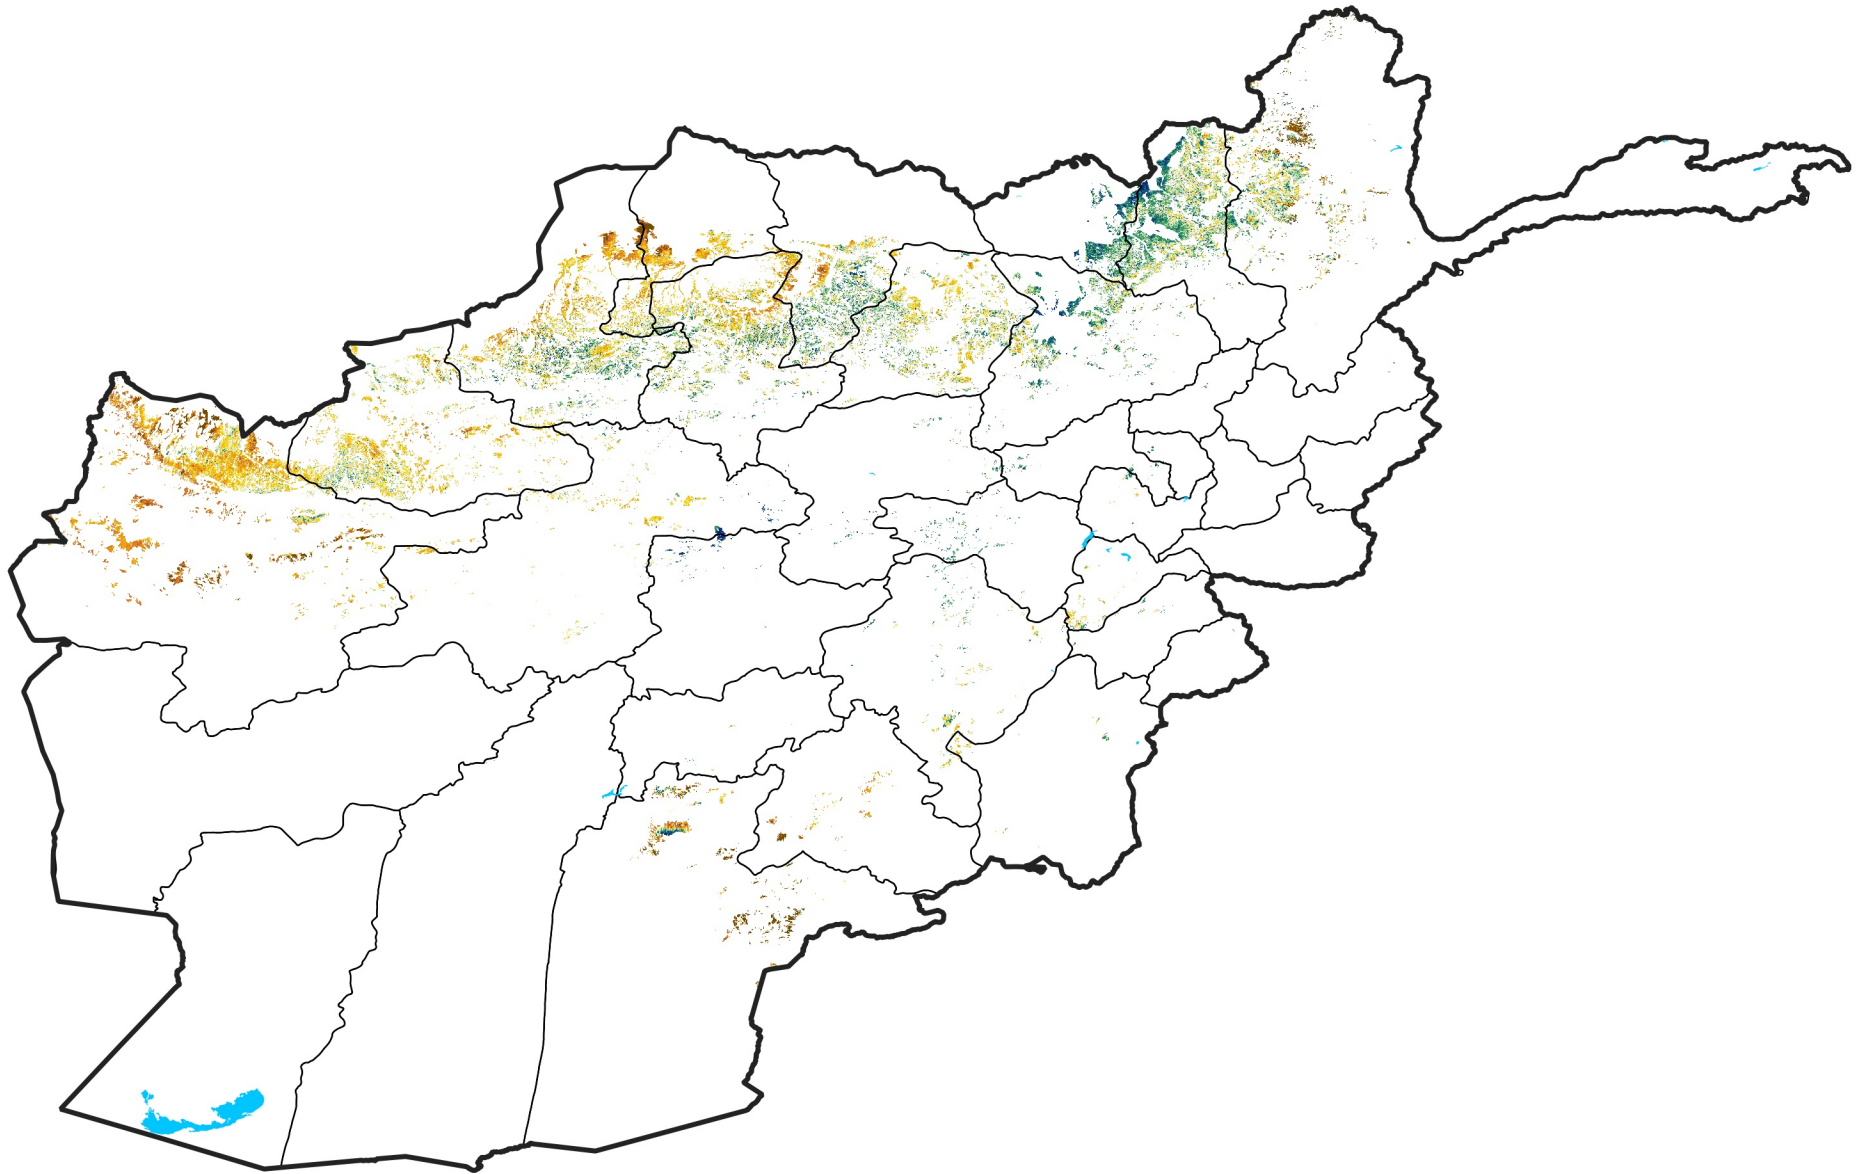

Afghanistan Rainfed Agricultural Areas

Percent of Mean NDVI

2021 / mean (2003 - 2022)

Period 10 / April 01 - 10, 2021

Percent of Normal