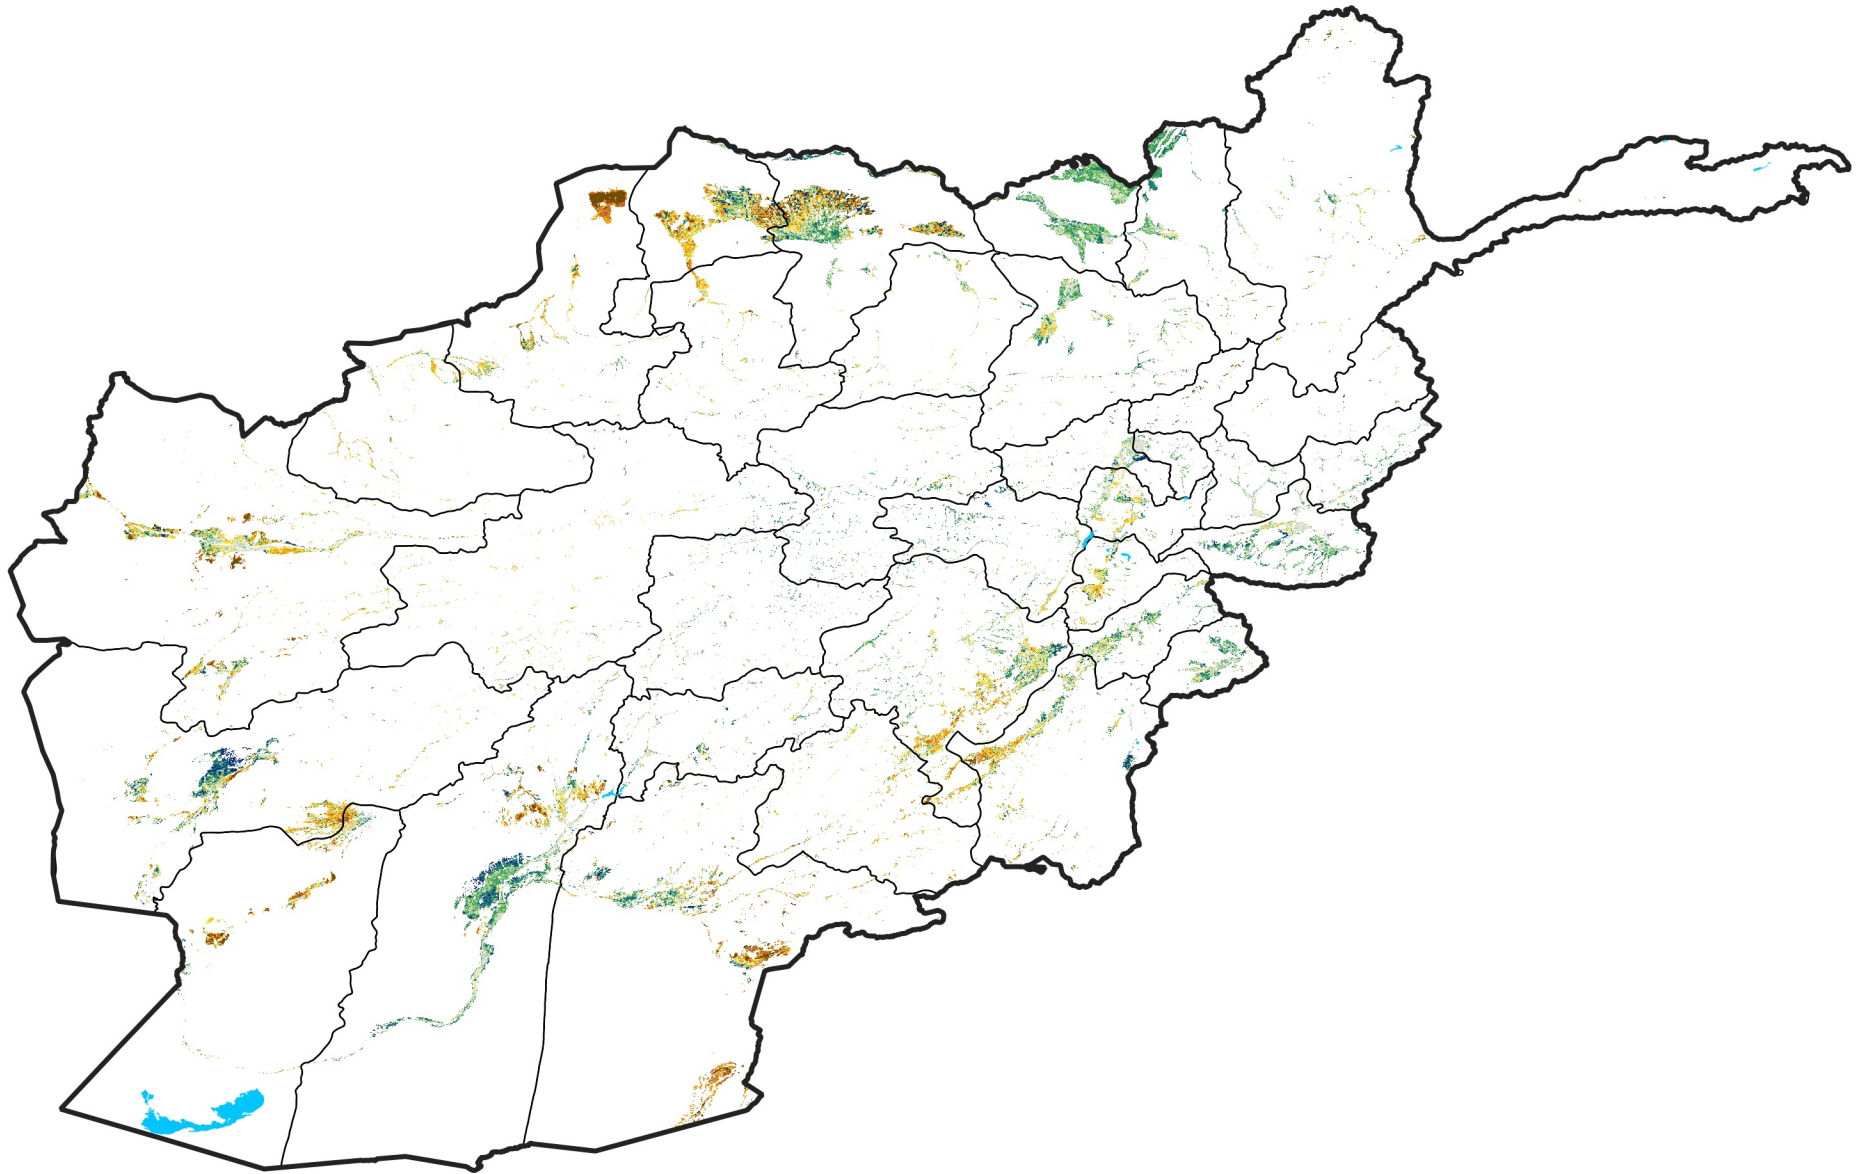

Afghanistan Irrigated Agricultural Areas

Percent of Mean NDVI

2021 / mean (2003 - 2022)

Period 11 / April 11 - 20, 2021

Percent of Normal