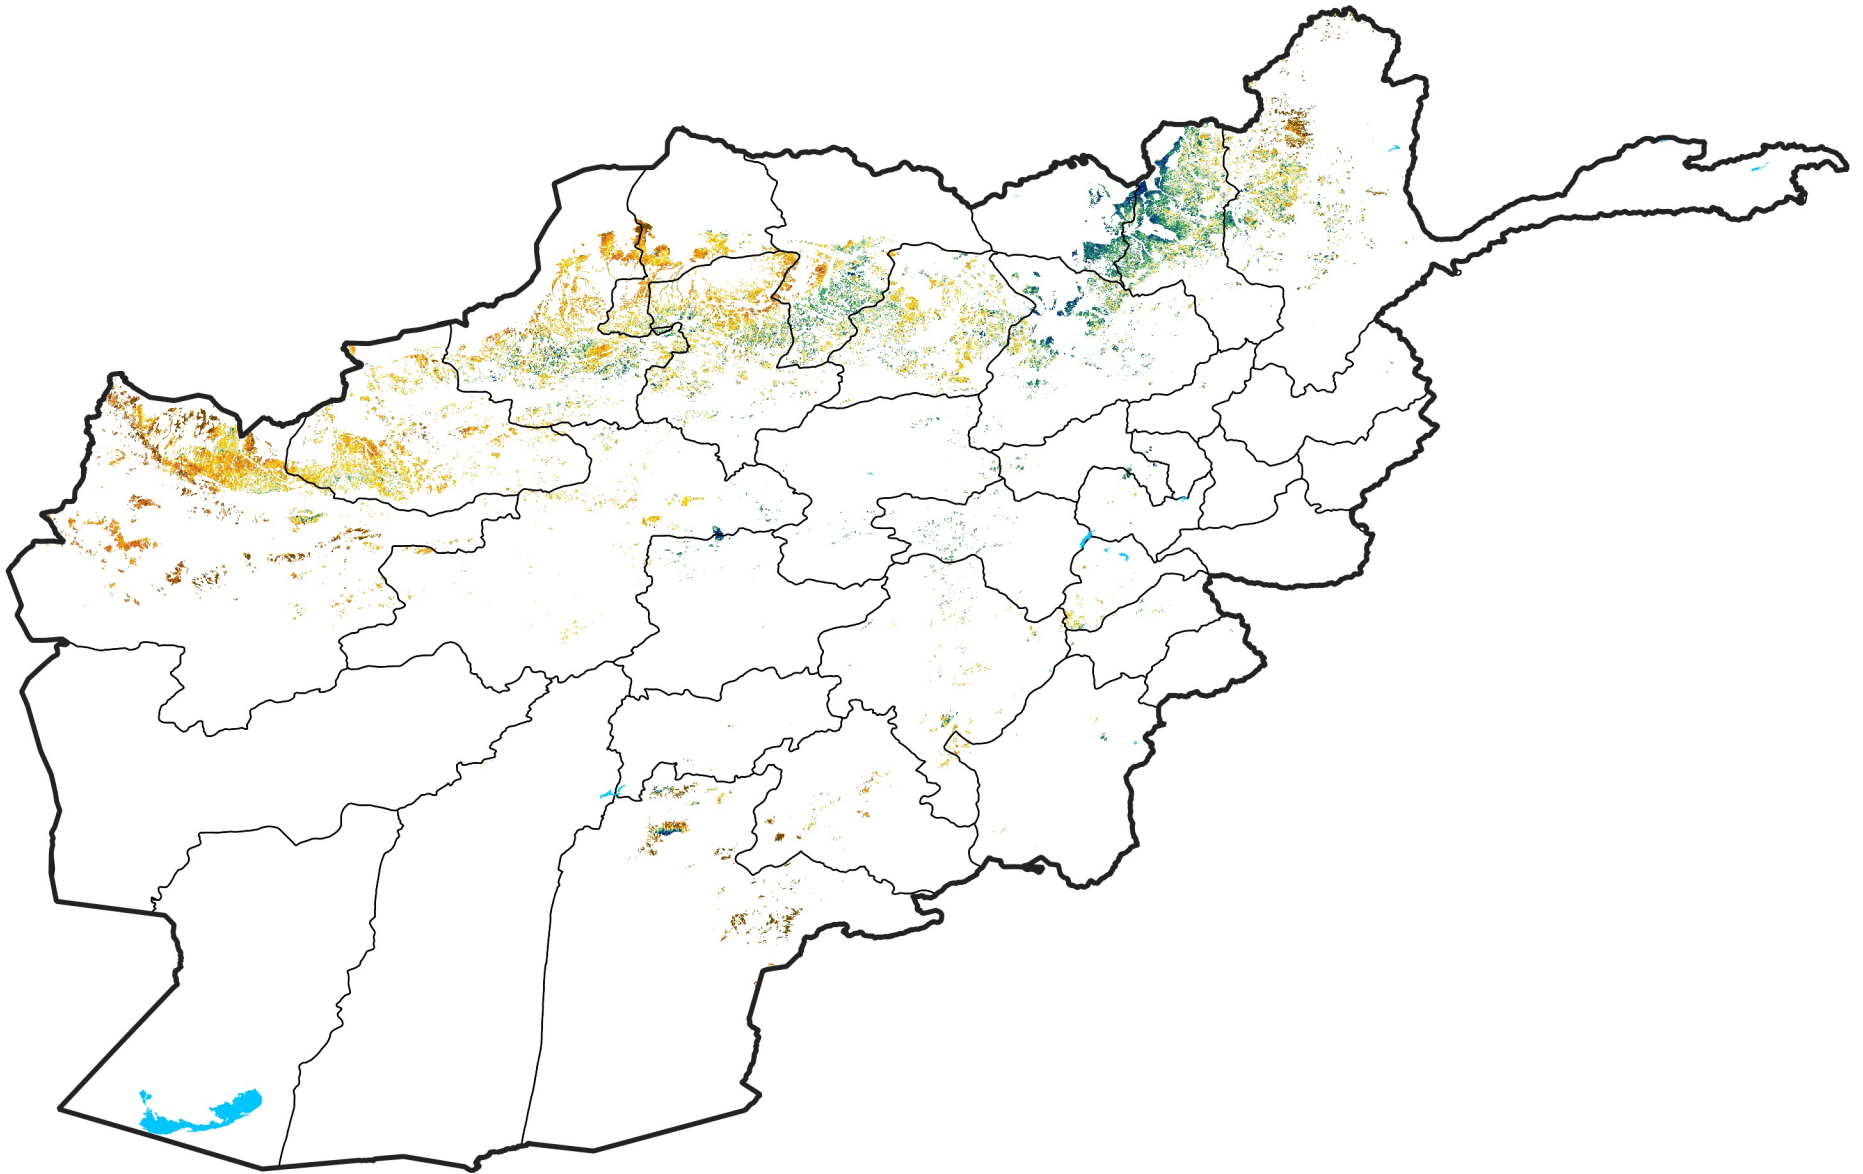

Afghanistan Rainfed Agricultural Areas

Percent of Mean NDVI

2021 / mean (2003 - 2022)

Period 11 / April 11 - 20, 2021

Percent of Normal