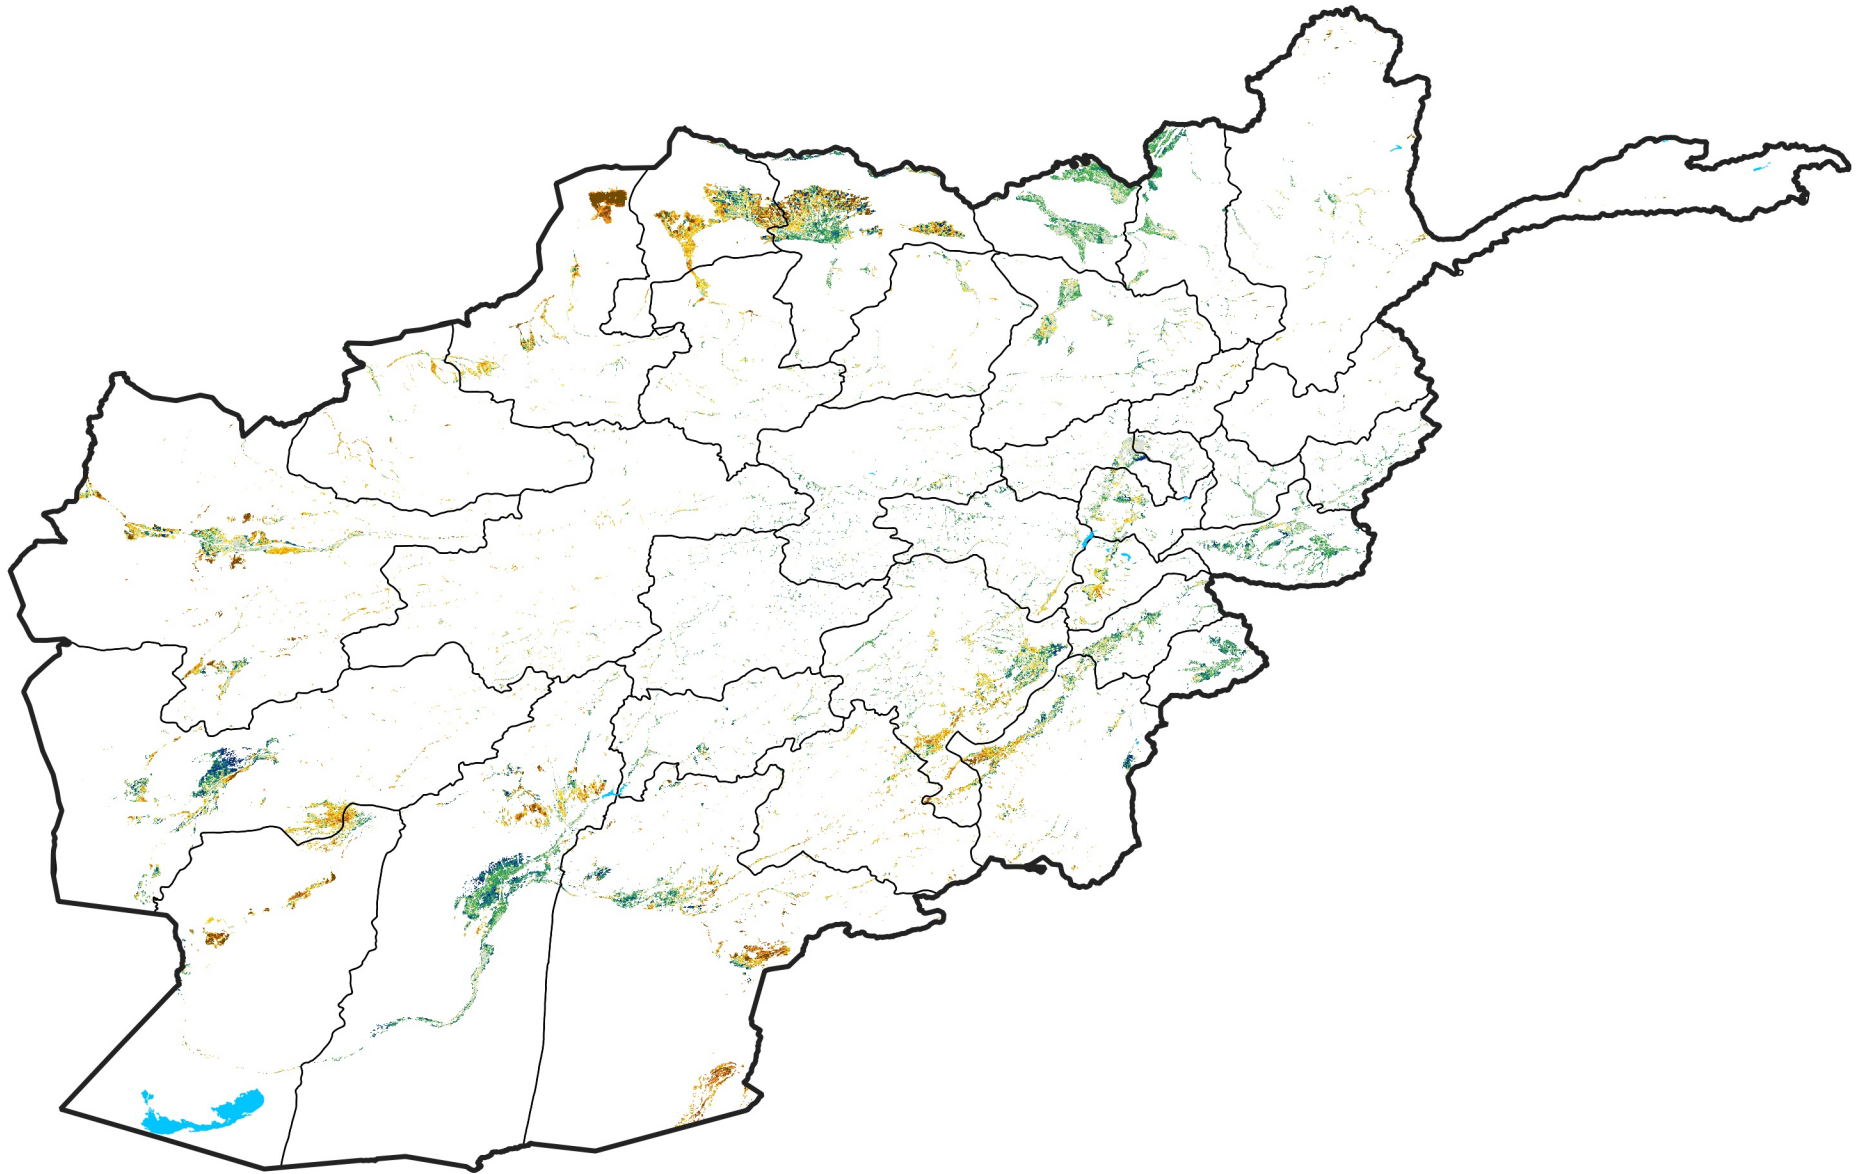

Afghanistan Irrigated Agricultural Areas

Percent of Mean NDVI

2021 / mean (2003 - 2022)

Period 12 / April 21 - 30, 2021

Percent of Normal