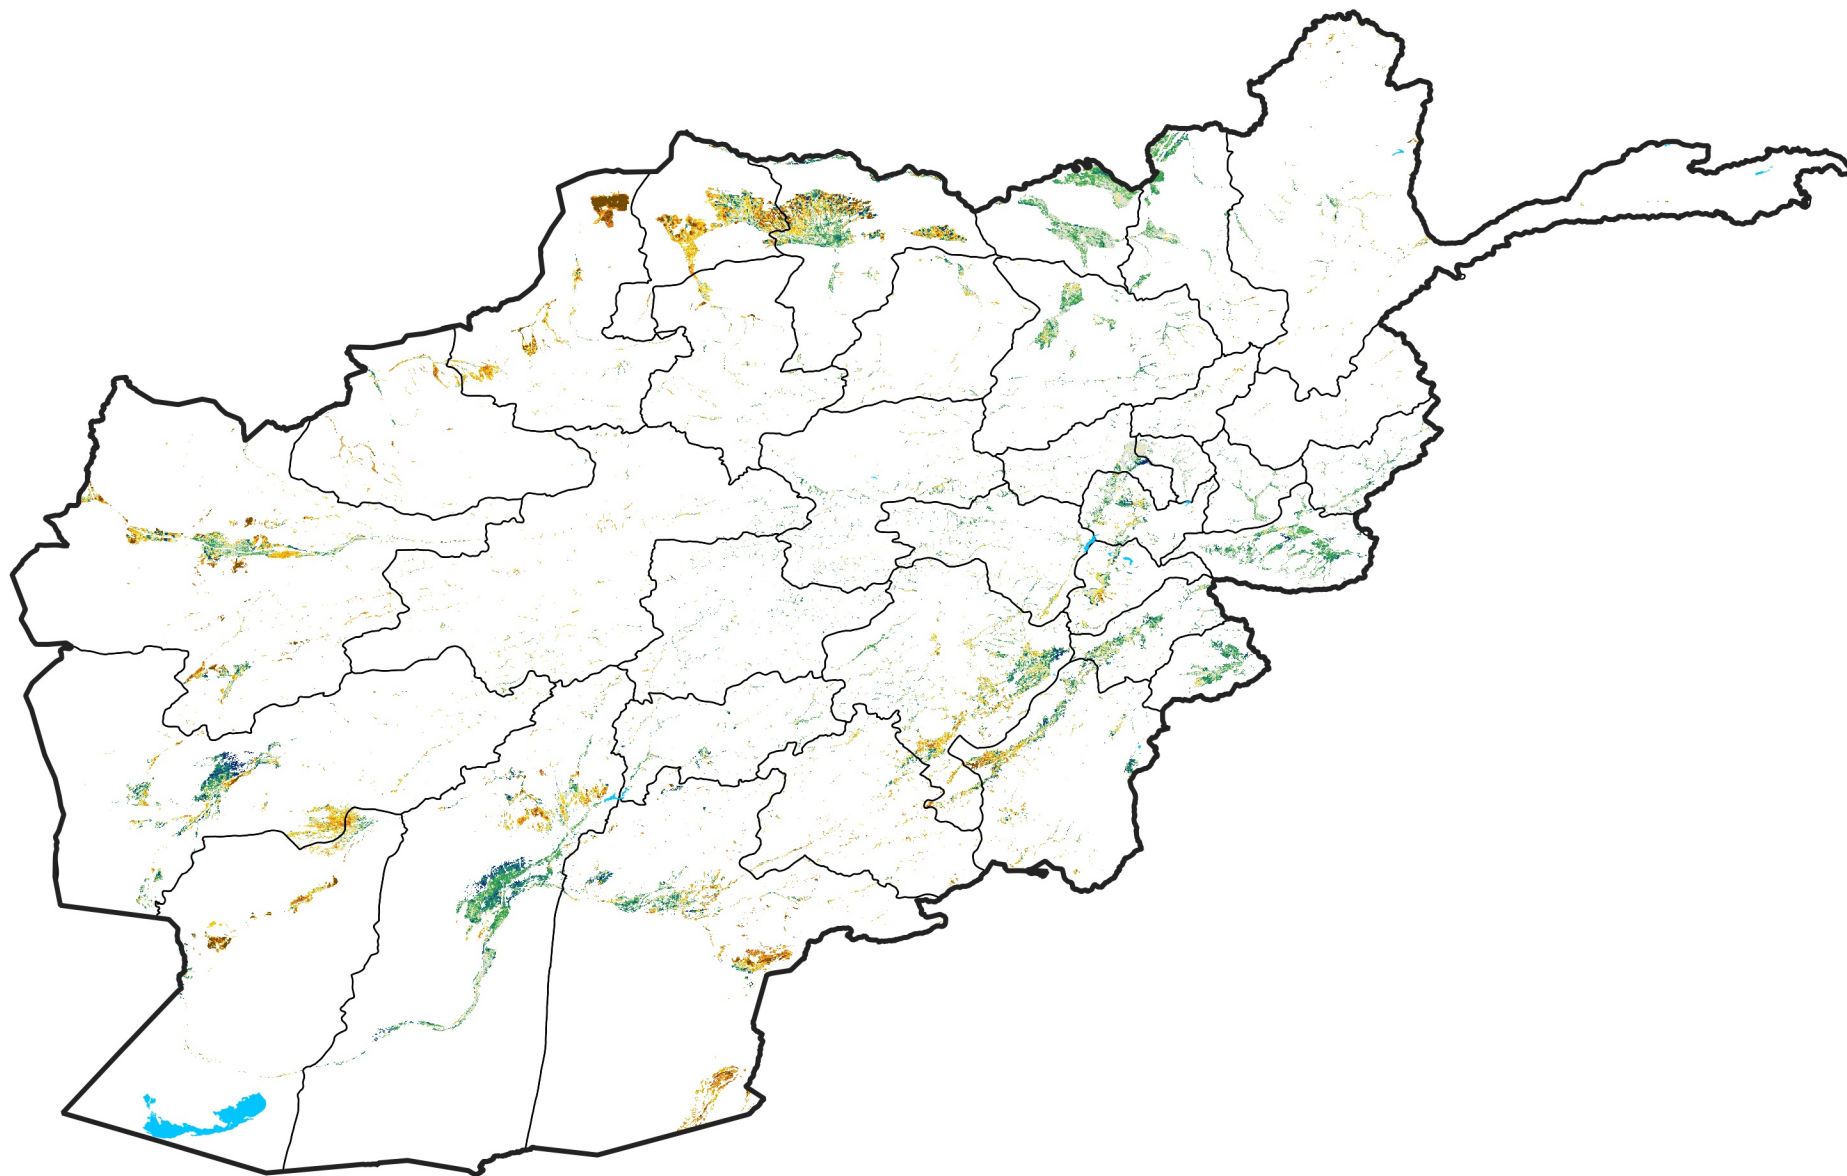

Afghanistan Irrigated Agricultural Areas

Percent of Mean NDVI

2021 / mean (2003 - 2022)

Period 13 / May 01 - 10, 2021

Percent of Normal