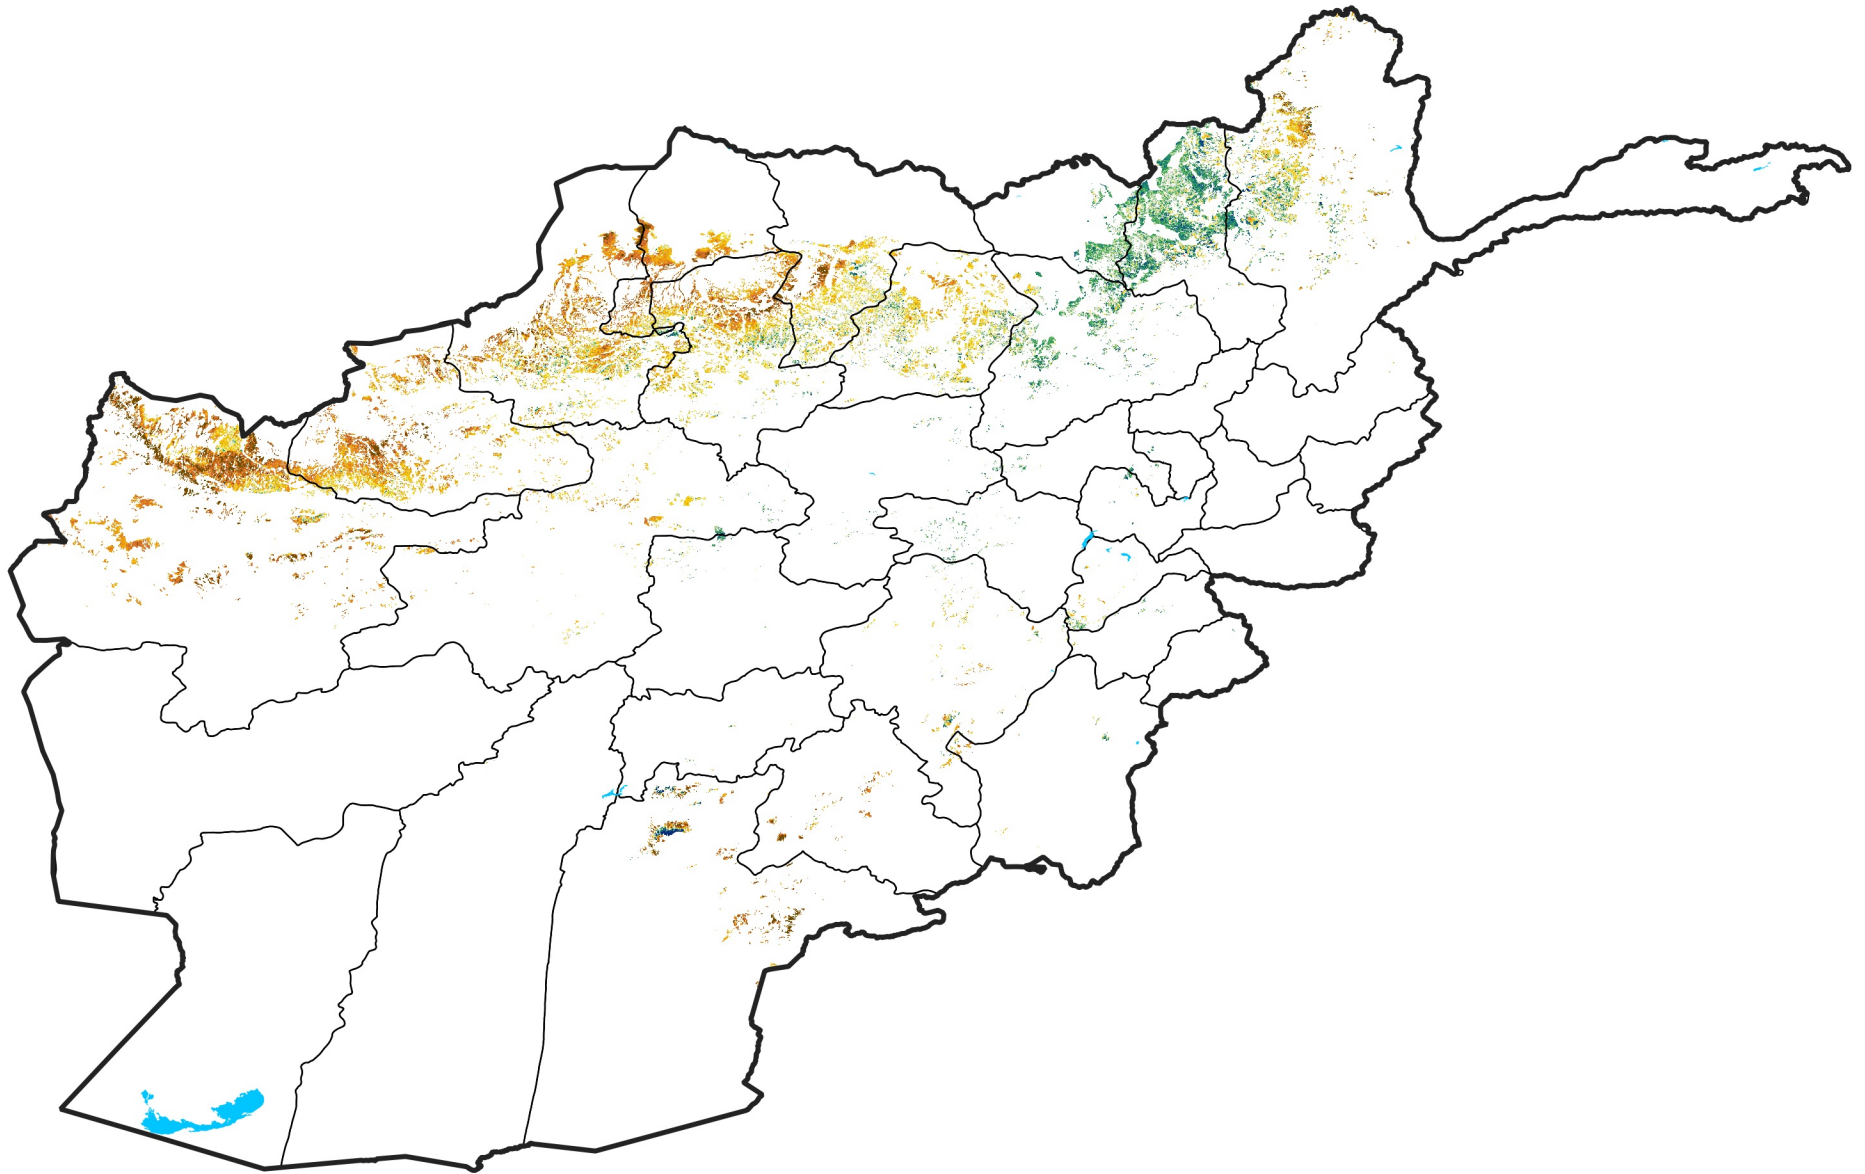

Afghanistan Rainfed Agricultural Areas

Percent of Mean NDVI

2021 / mean (2003 - 2022)

Period 13 / May 01 - 10, 2021

Percent of Normal