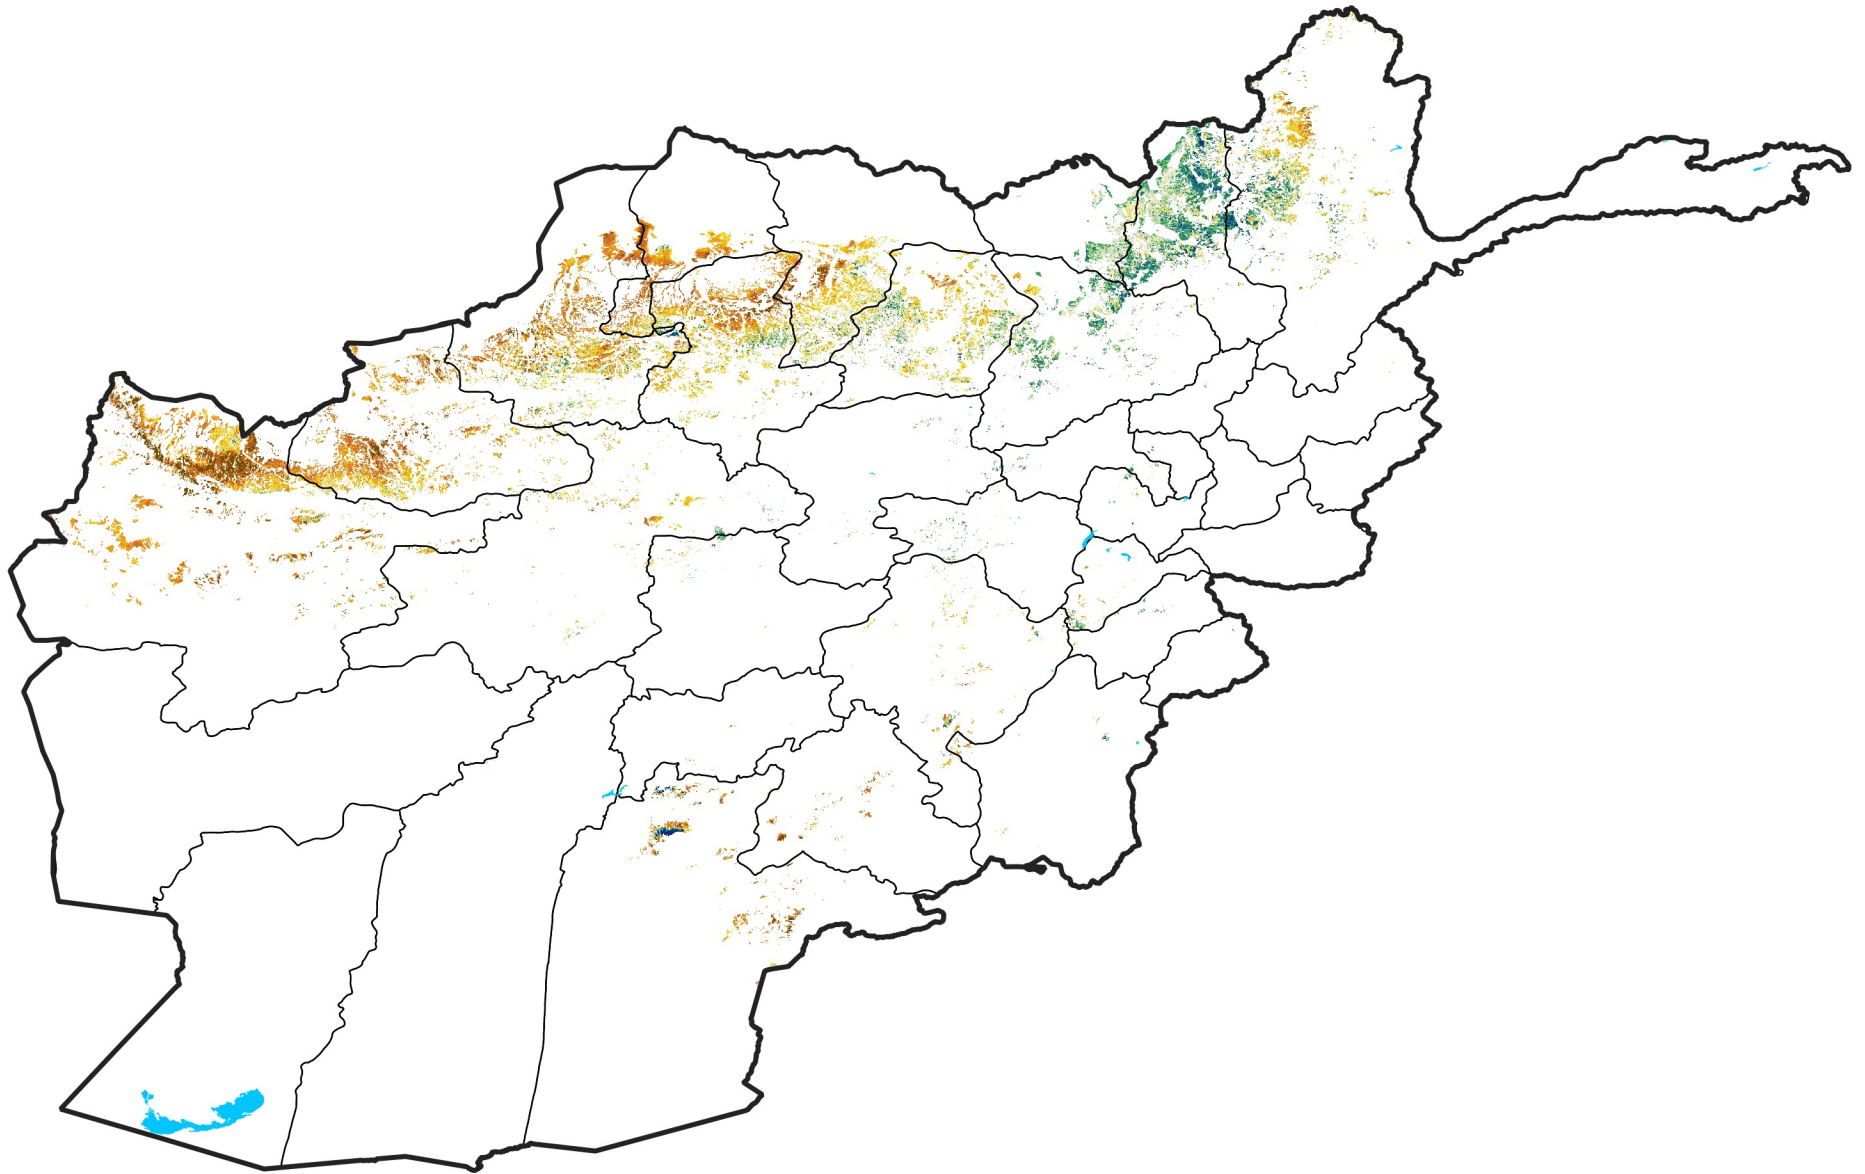

Afghanistan Rainfed Agricultural Areas

Percent of Mean NDVI

2021 / mean (2003 - 2022)

Period 14 / May 11 - 20, 2021

Percent of Normal