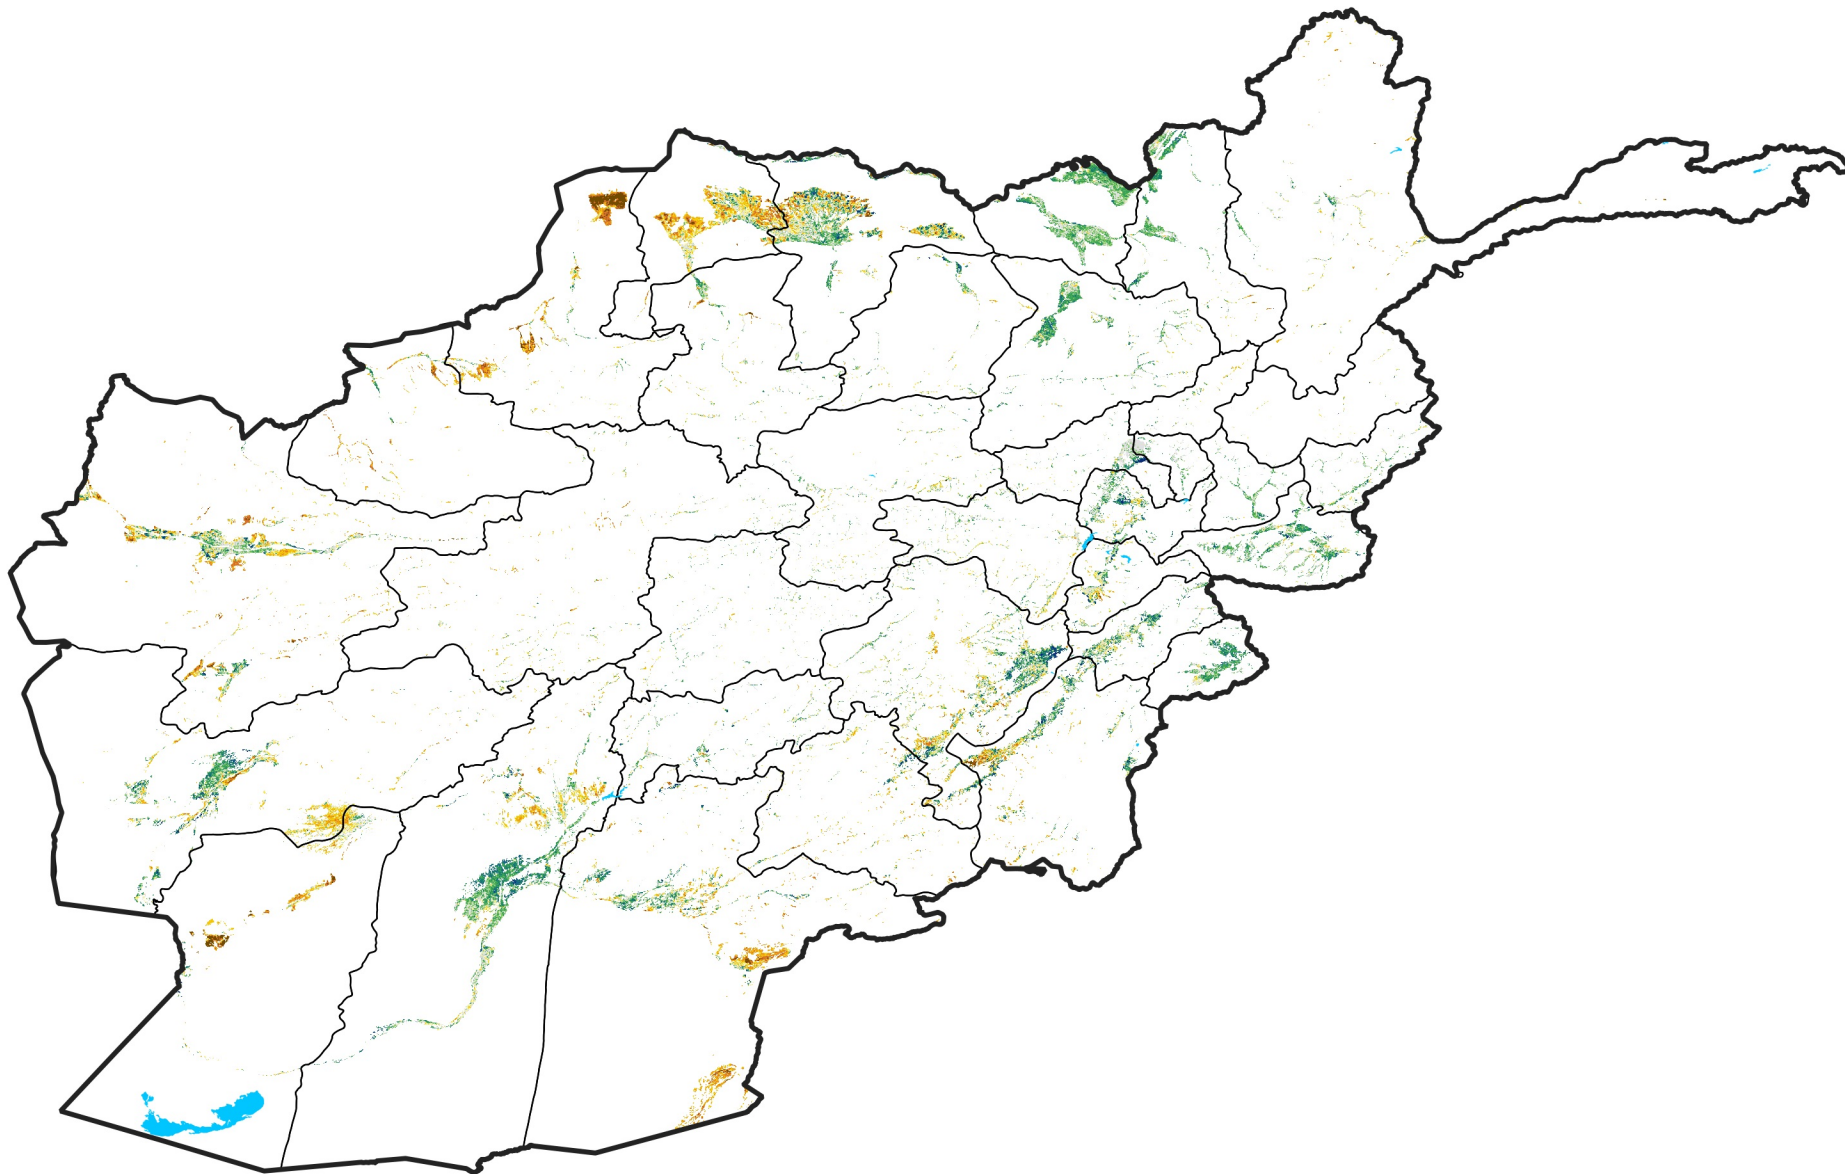

Afghanistan Irrigated Agricultural Areas

Percent of Mean NDVI

2021 / mean (2003 - 2022)

Period 15 / May 21 - 31, 2021

Percent of Normal