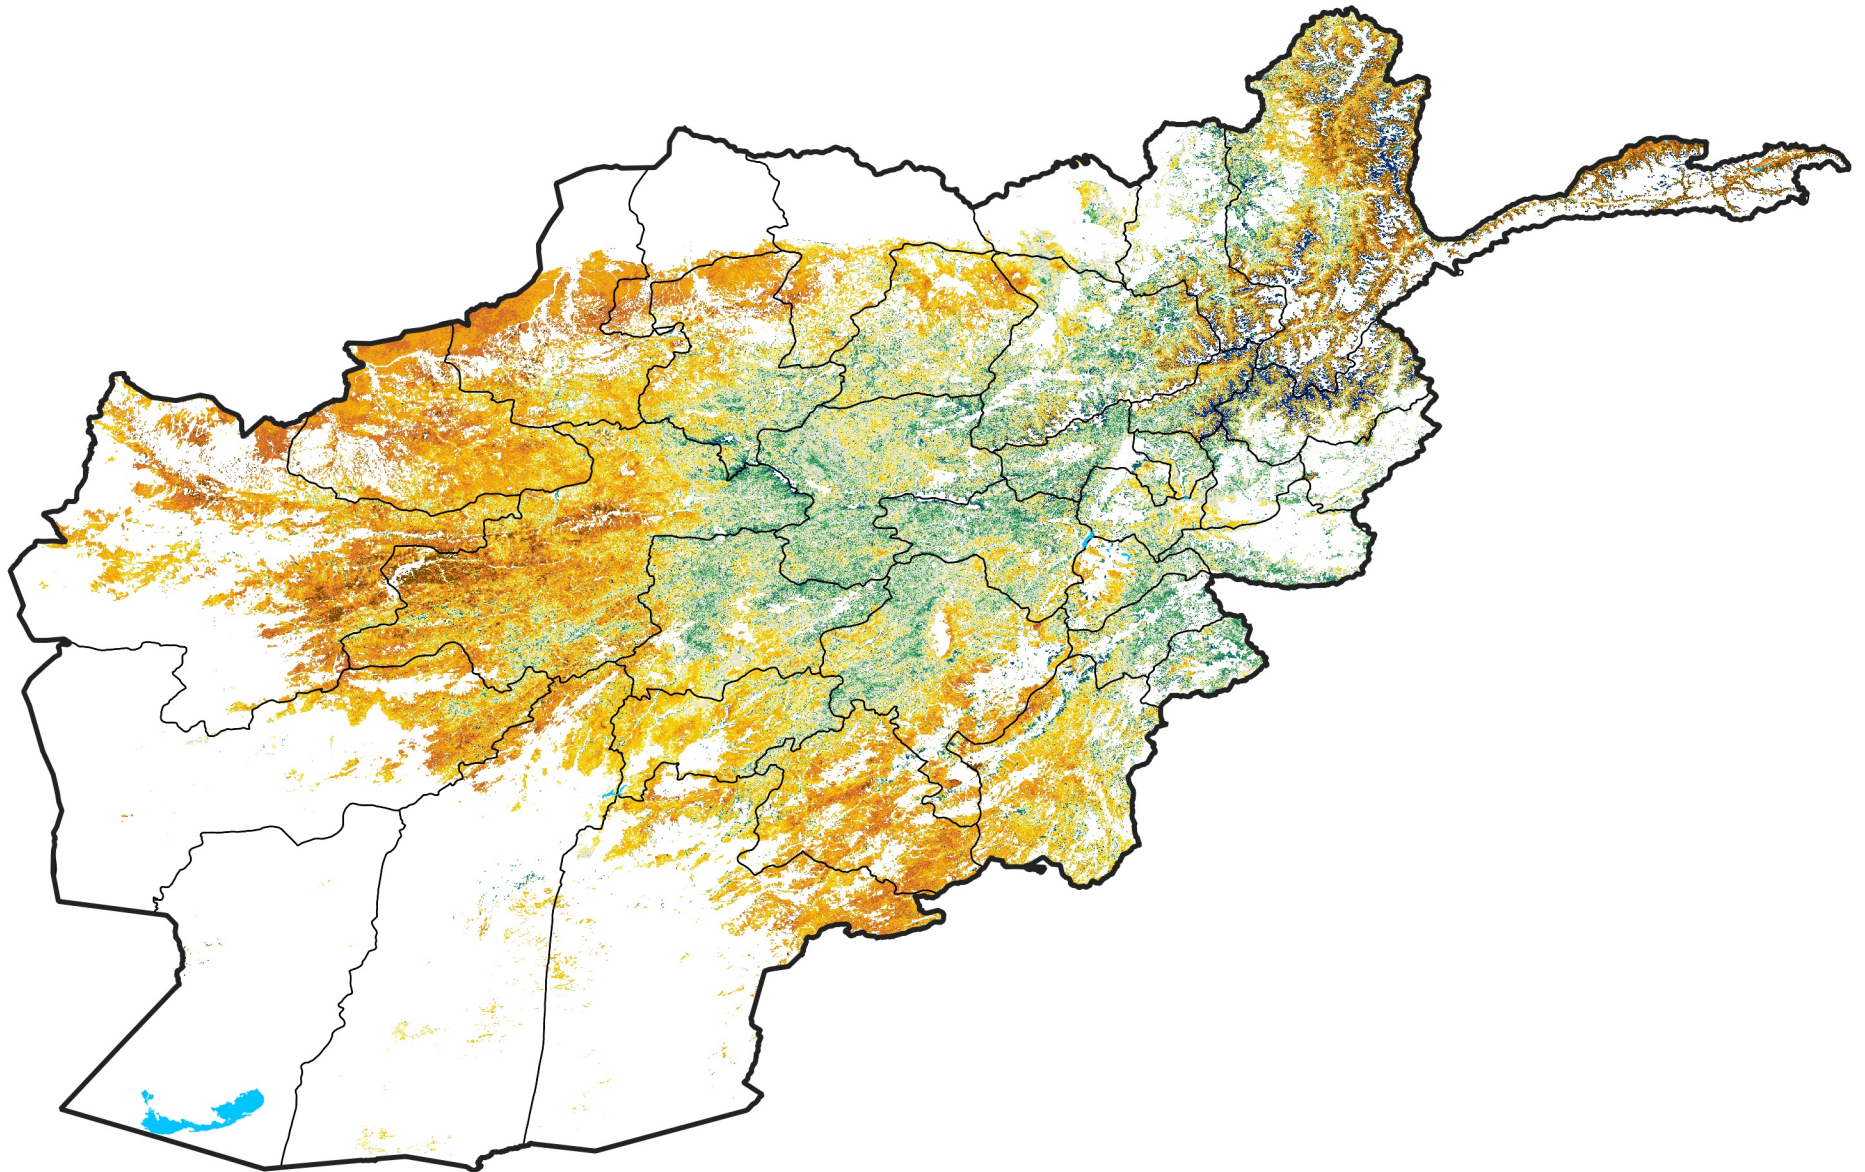

Afghanistan Rangeland Agricultural Areas

Percent of Mean NDVI

2021 / mean (2003 - 2022)

Period 15 / May 21 - 31, 2021

Percent of Normal