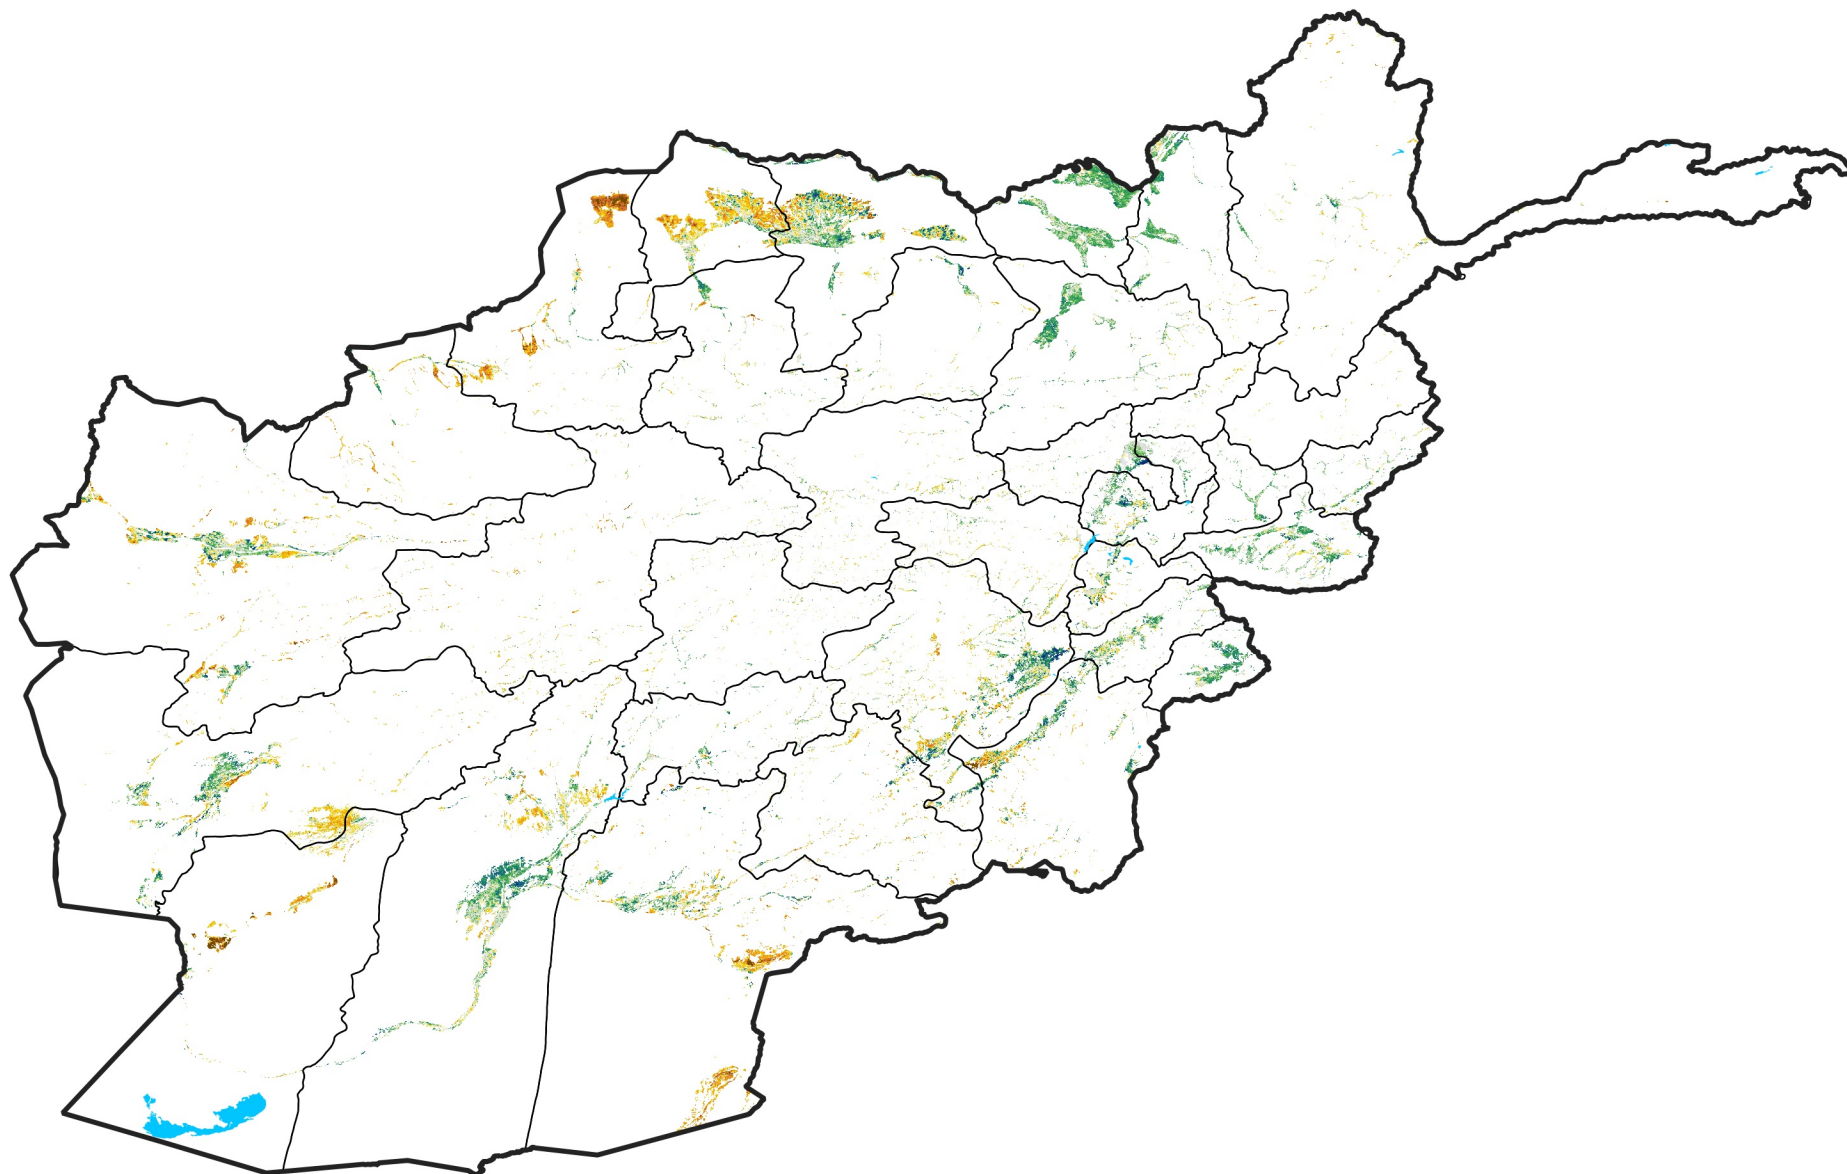

Afghanistan Irrigated Agricultural Areas

Percent of Mean NDVI

2021 / mean (2003 - 2022)

Period 16 / June 01 - 10, 2021

Percent of Normal