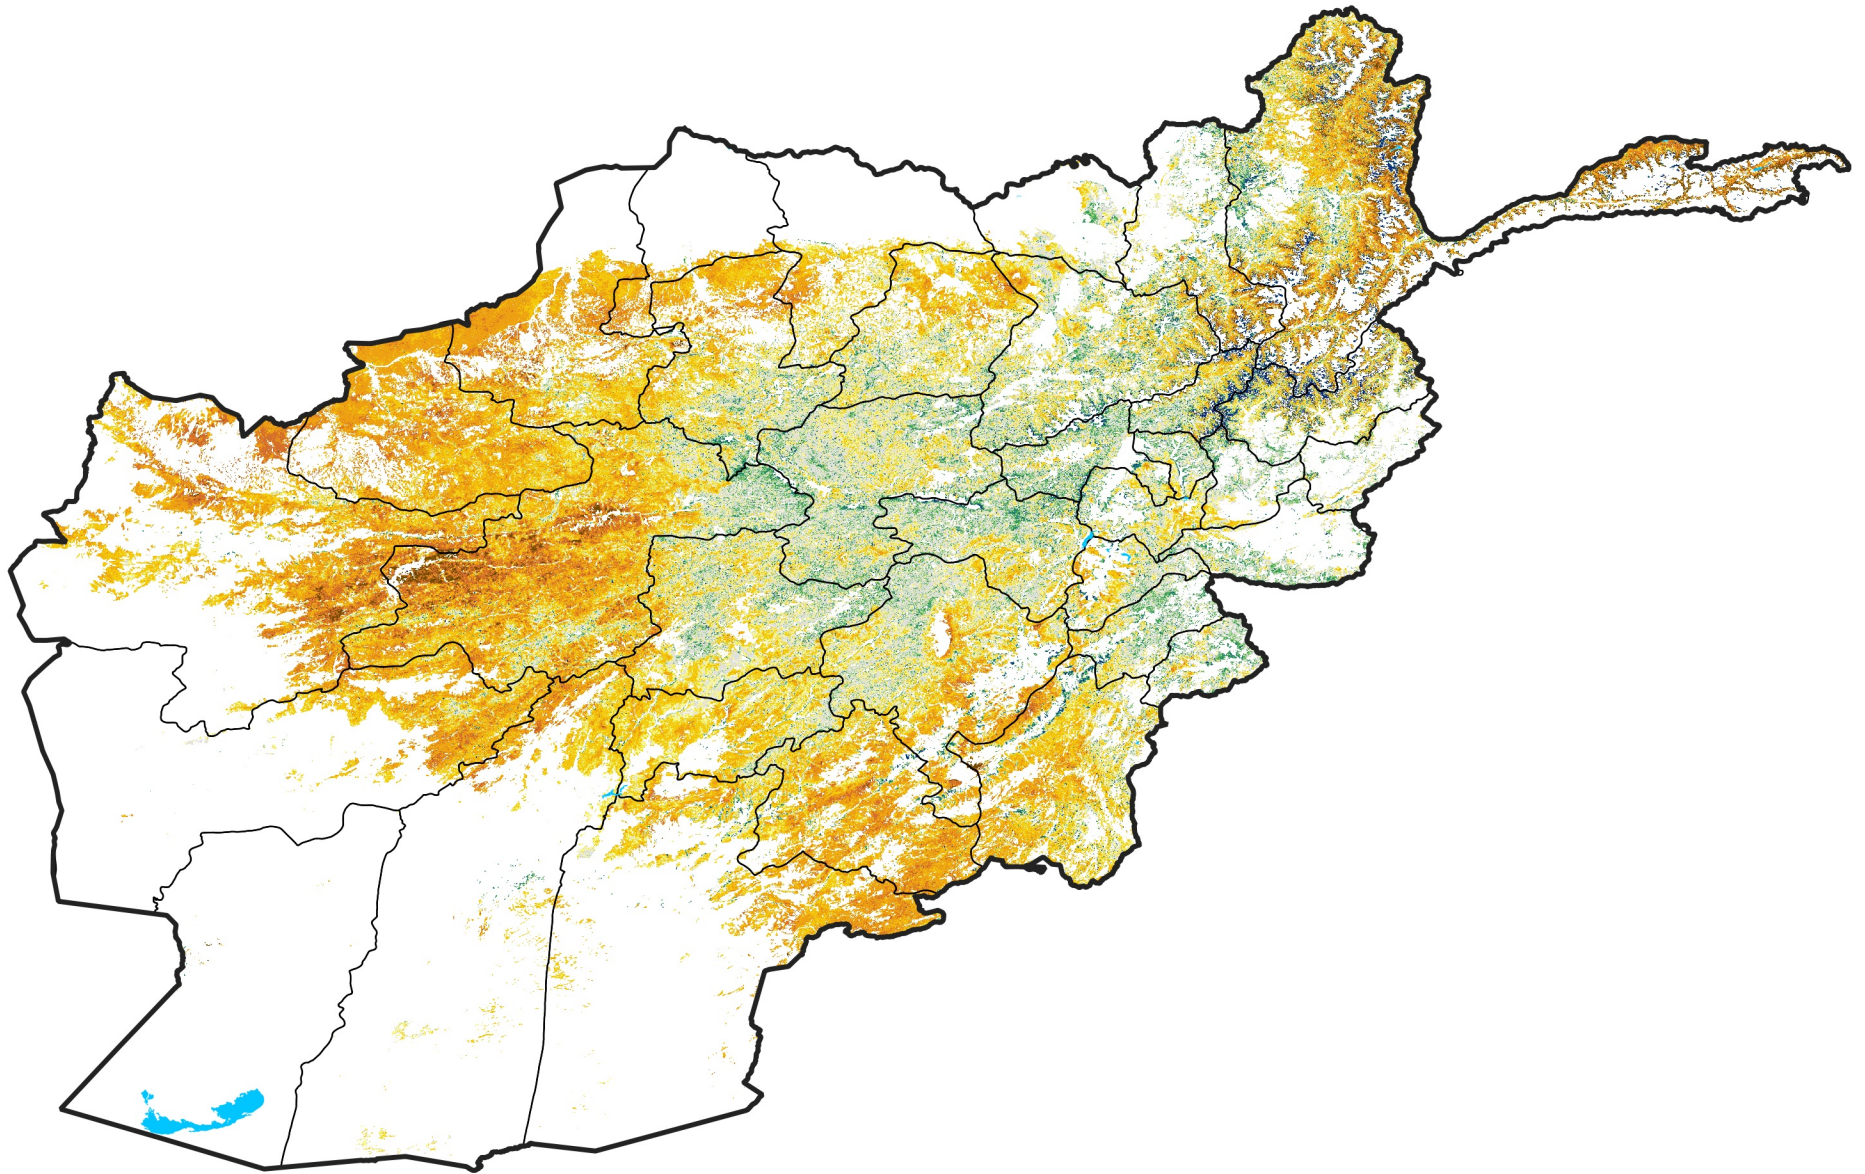

Afghanistan Rangeland Agricultural Areas

Percent of Mean NDVI

2021 / mean (2003 - 2022)

Period 16 / June 01 - 10, 2021

Percent of Normal