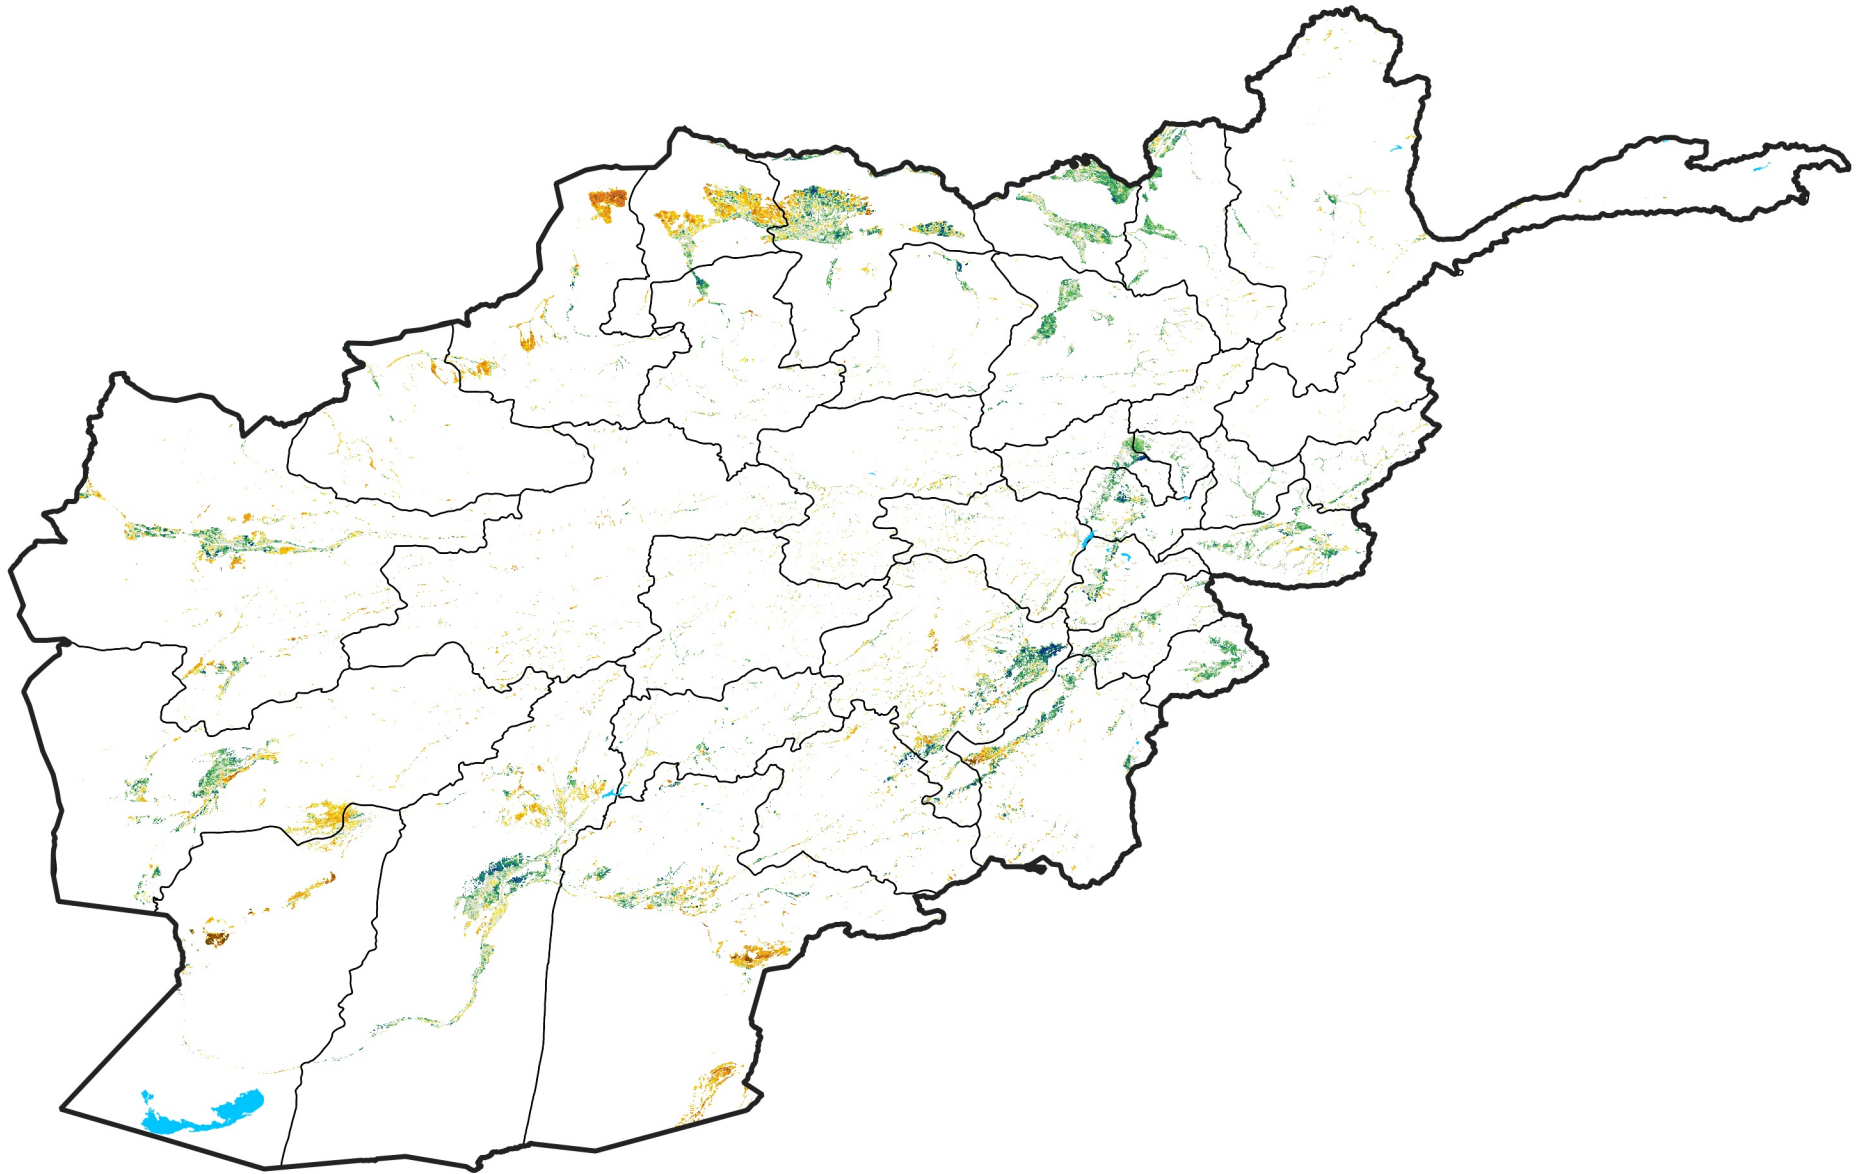

Afghanistan Irrigated Agricultural Areas

Percent of Mean NDVI

2021 / mean (2003 - 2022)

Period 17 / June 11 - 20, 2021

Percent of Normal