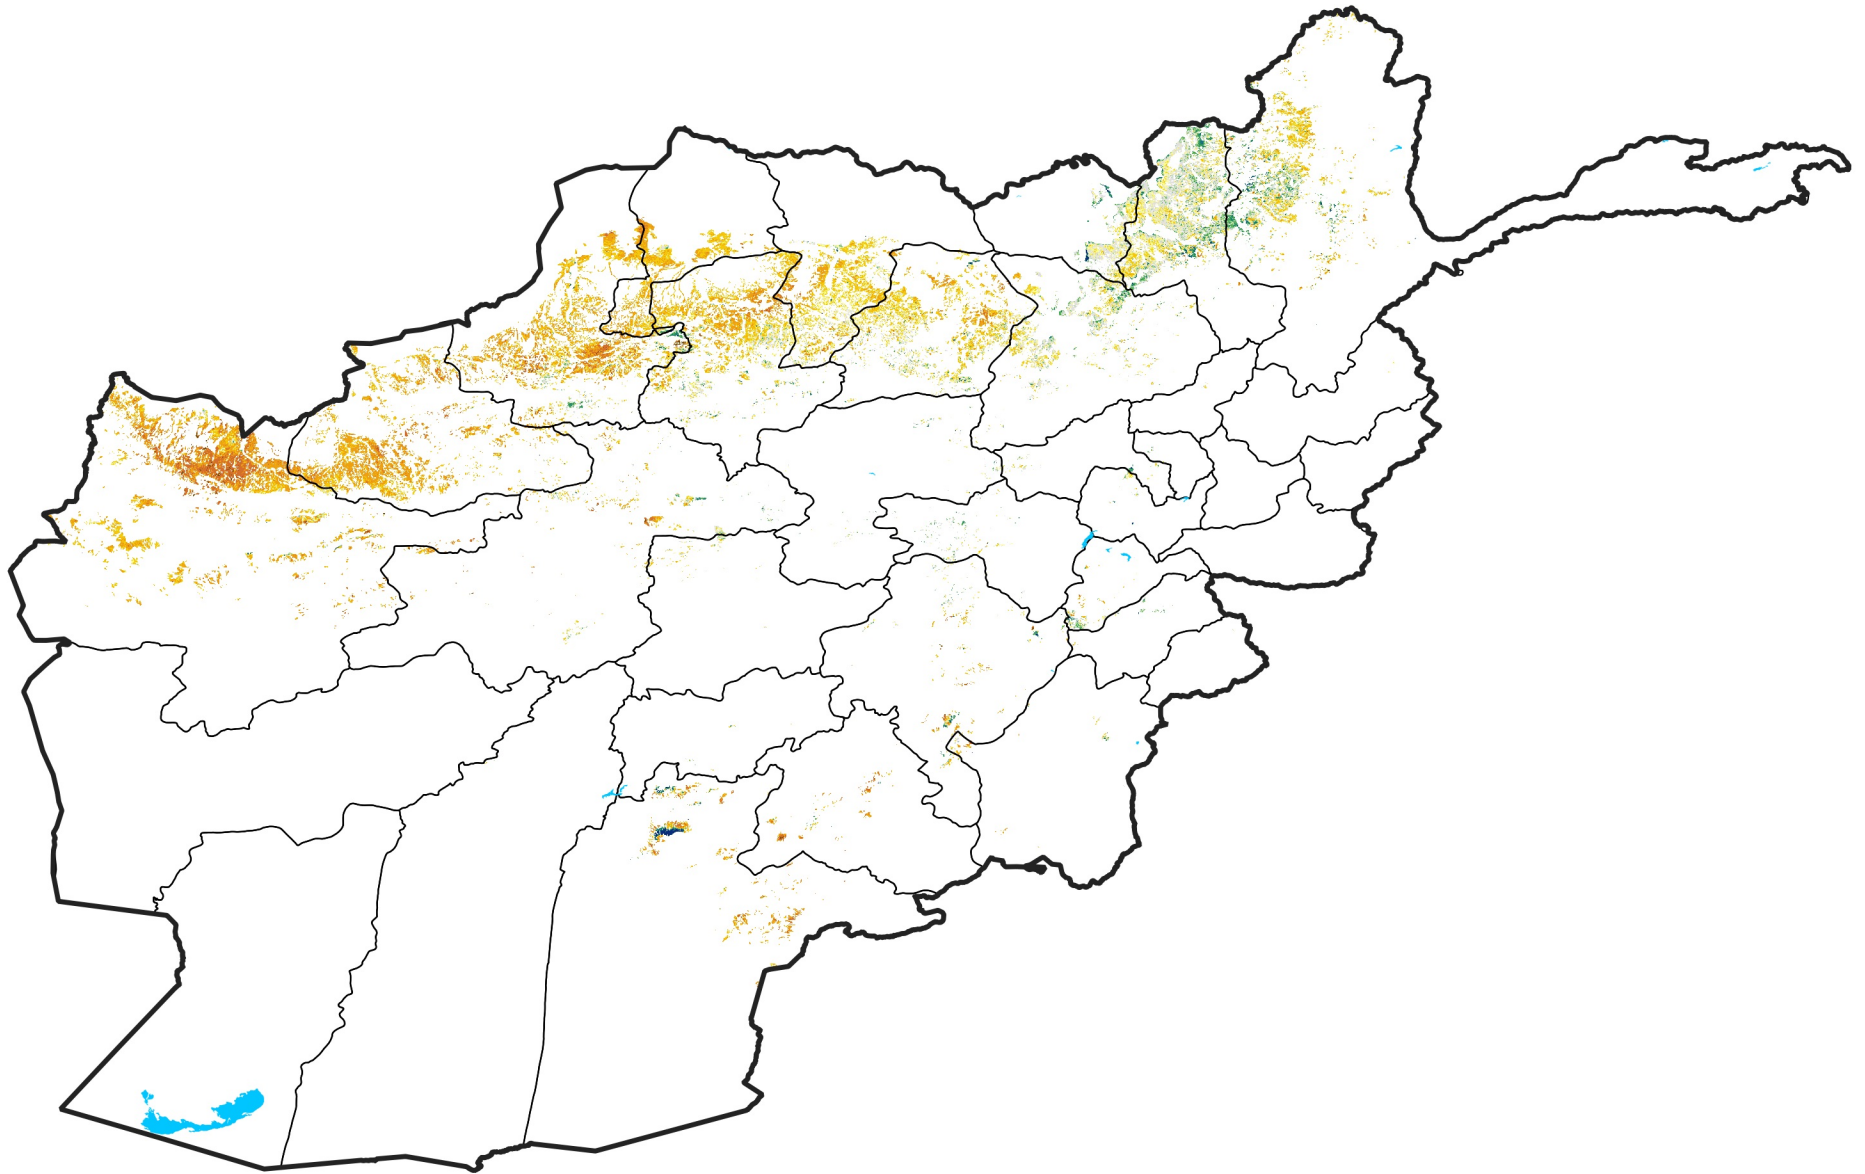

# Afghanistan Rainfed Agricultural Areas

## Percent of Mean NDVI

2021 / mean (2003 - 2022)

Period 17 / June 11 - 20, 2021

### Percent of Normal