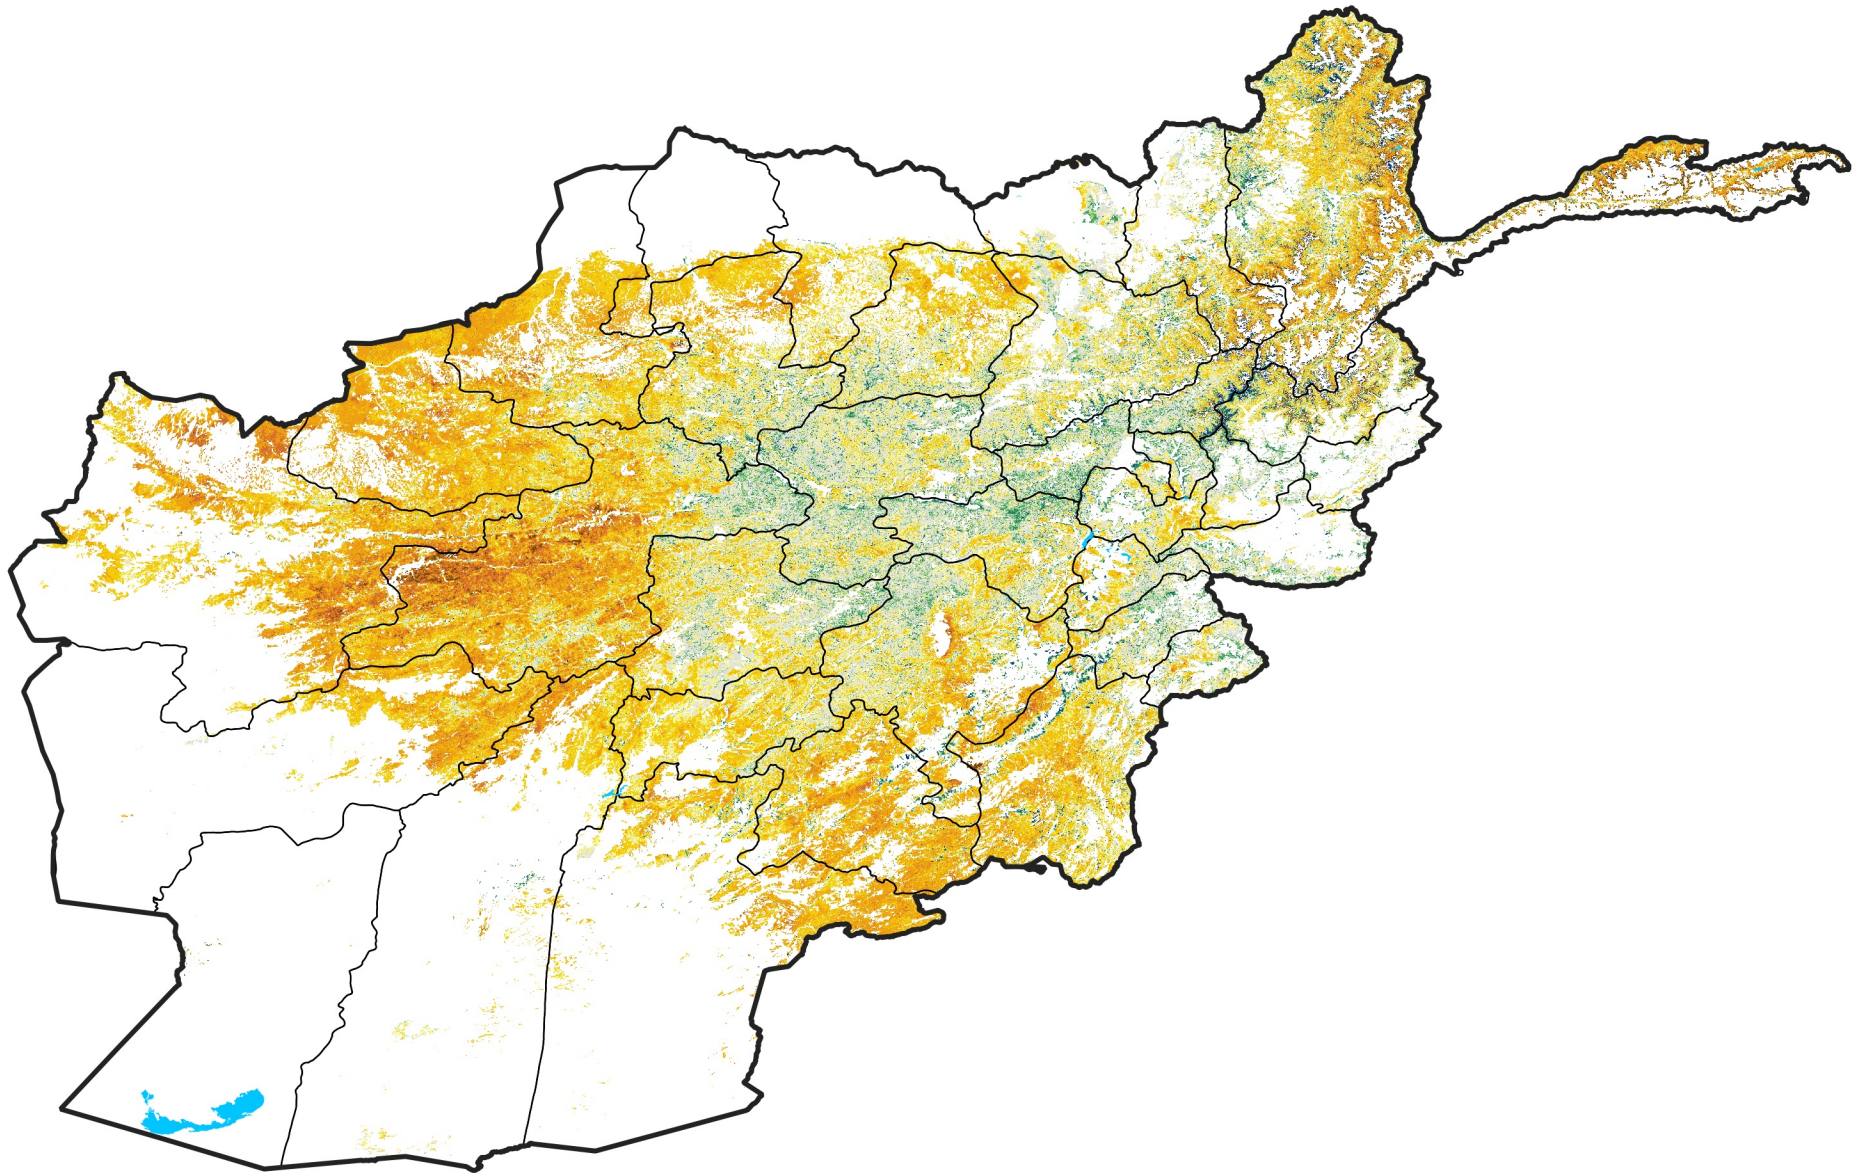

Afghanistan Rangeland Agricultural Areas

Percent of Mean NDVI

2021 / mean (2003 - 2022)

Period 17 / June 11 - 20, 2021

Percent of Normal