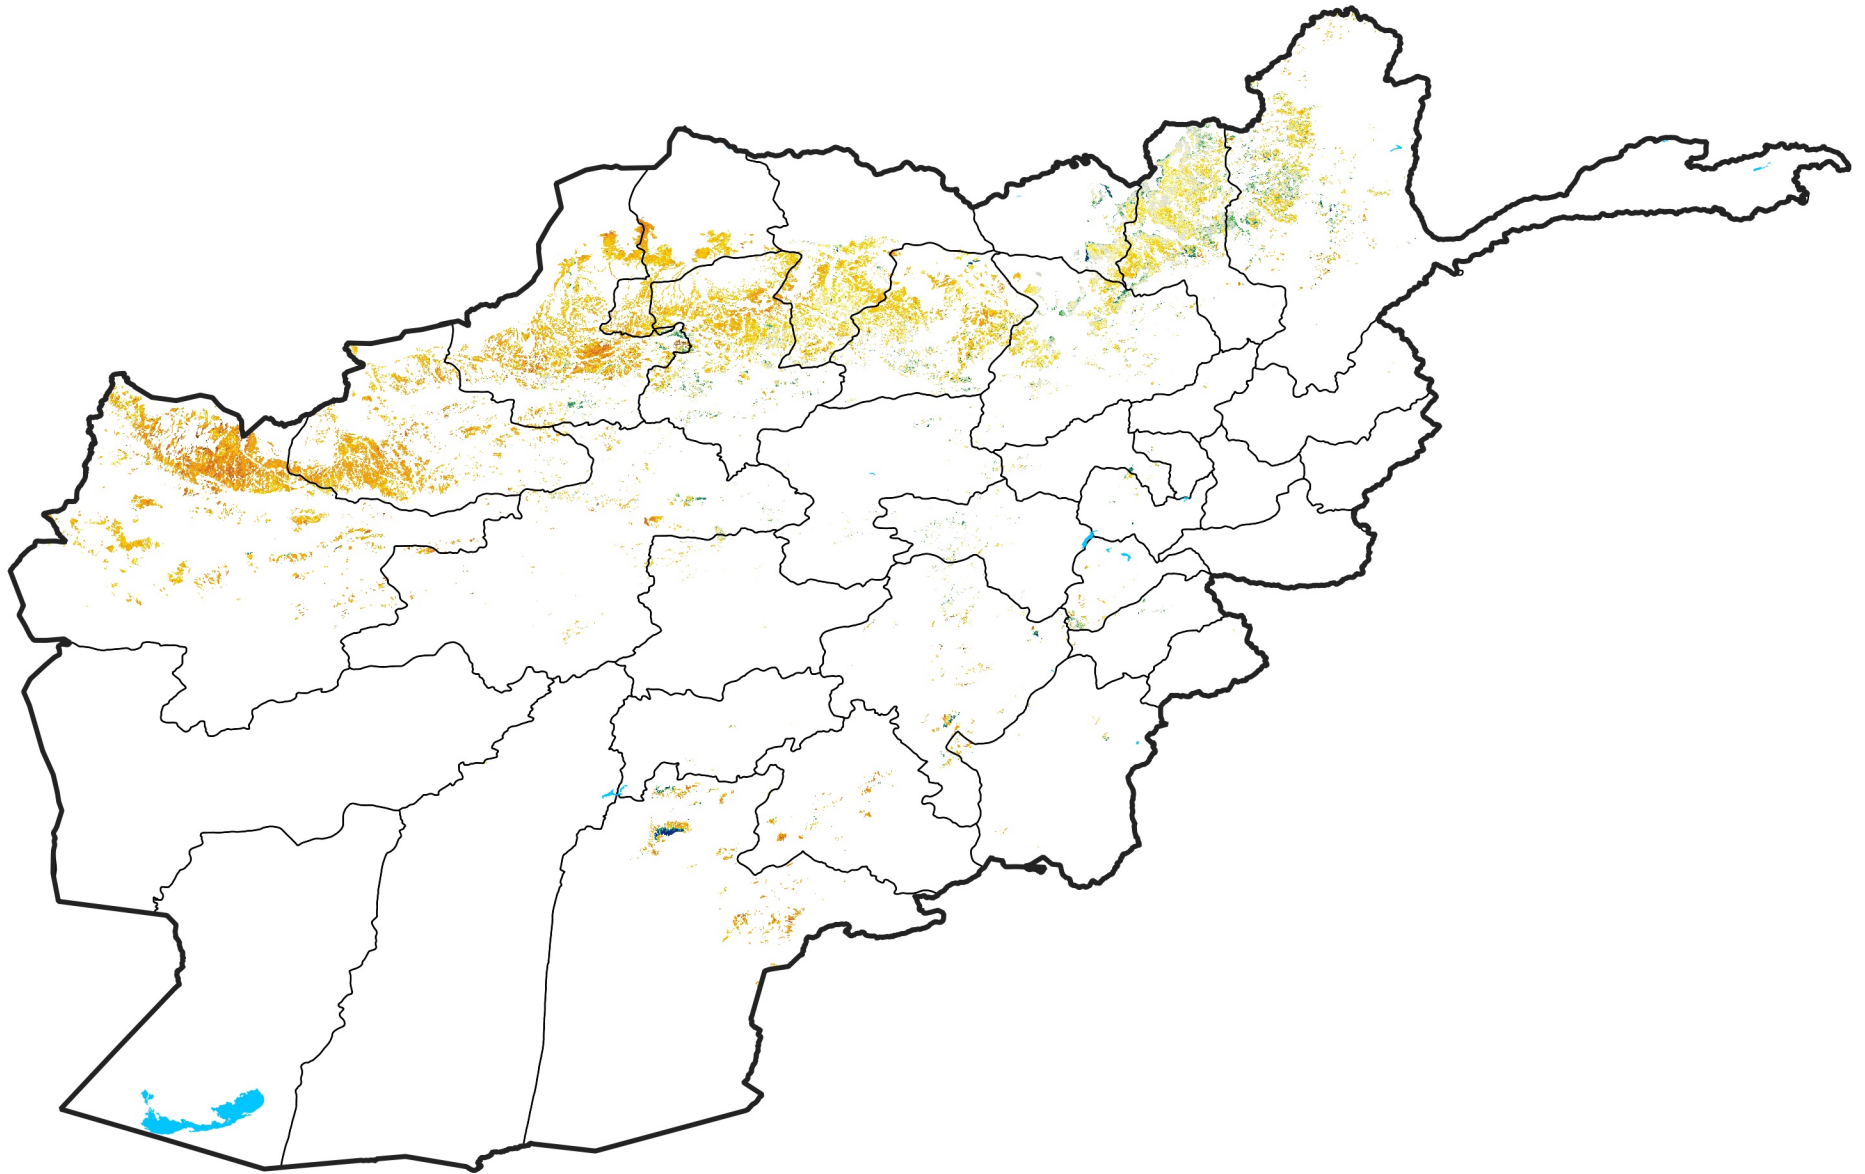

Afghanistan Rainfed Agricultural Areas

Percent of Mean NDVI

2021 / mean (2003 - 2022)

Period 18 / June 21 - 30, 2021

Percent of Normal