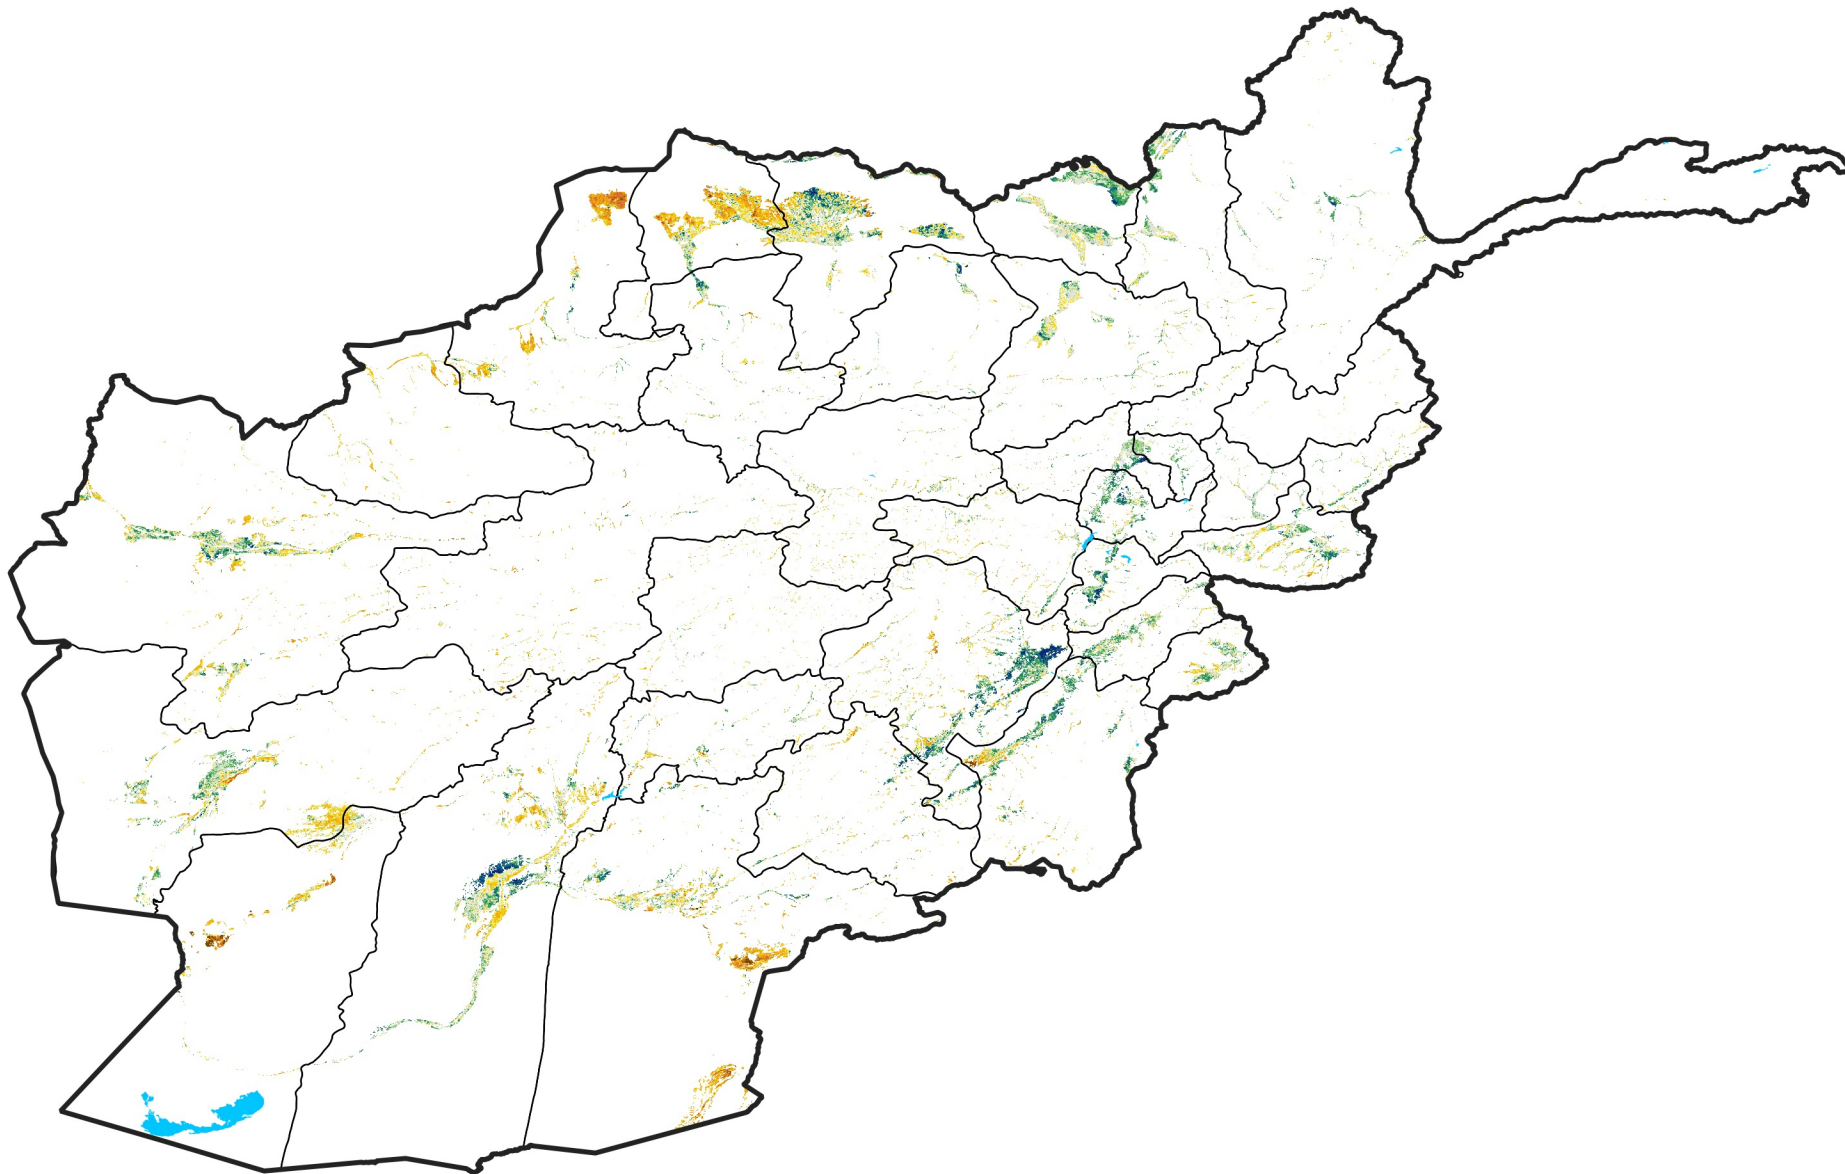

Afghanistan Irrigated Agricultural Areas

Percent of Mean NDVI

2021 / mean (2003 - 2022)

Period 19 / July 01 - 10, 2021

Percent of Normal