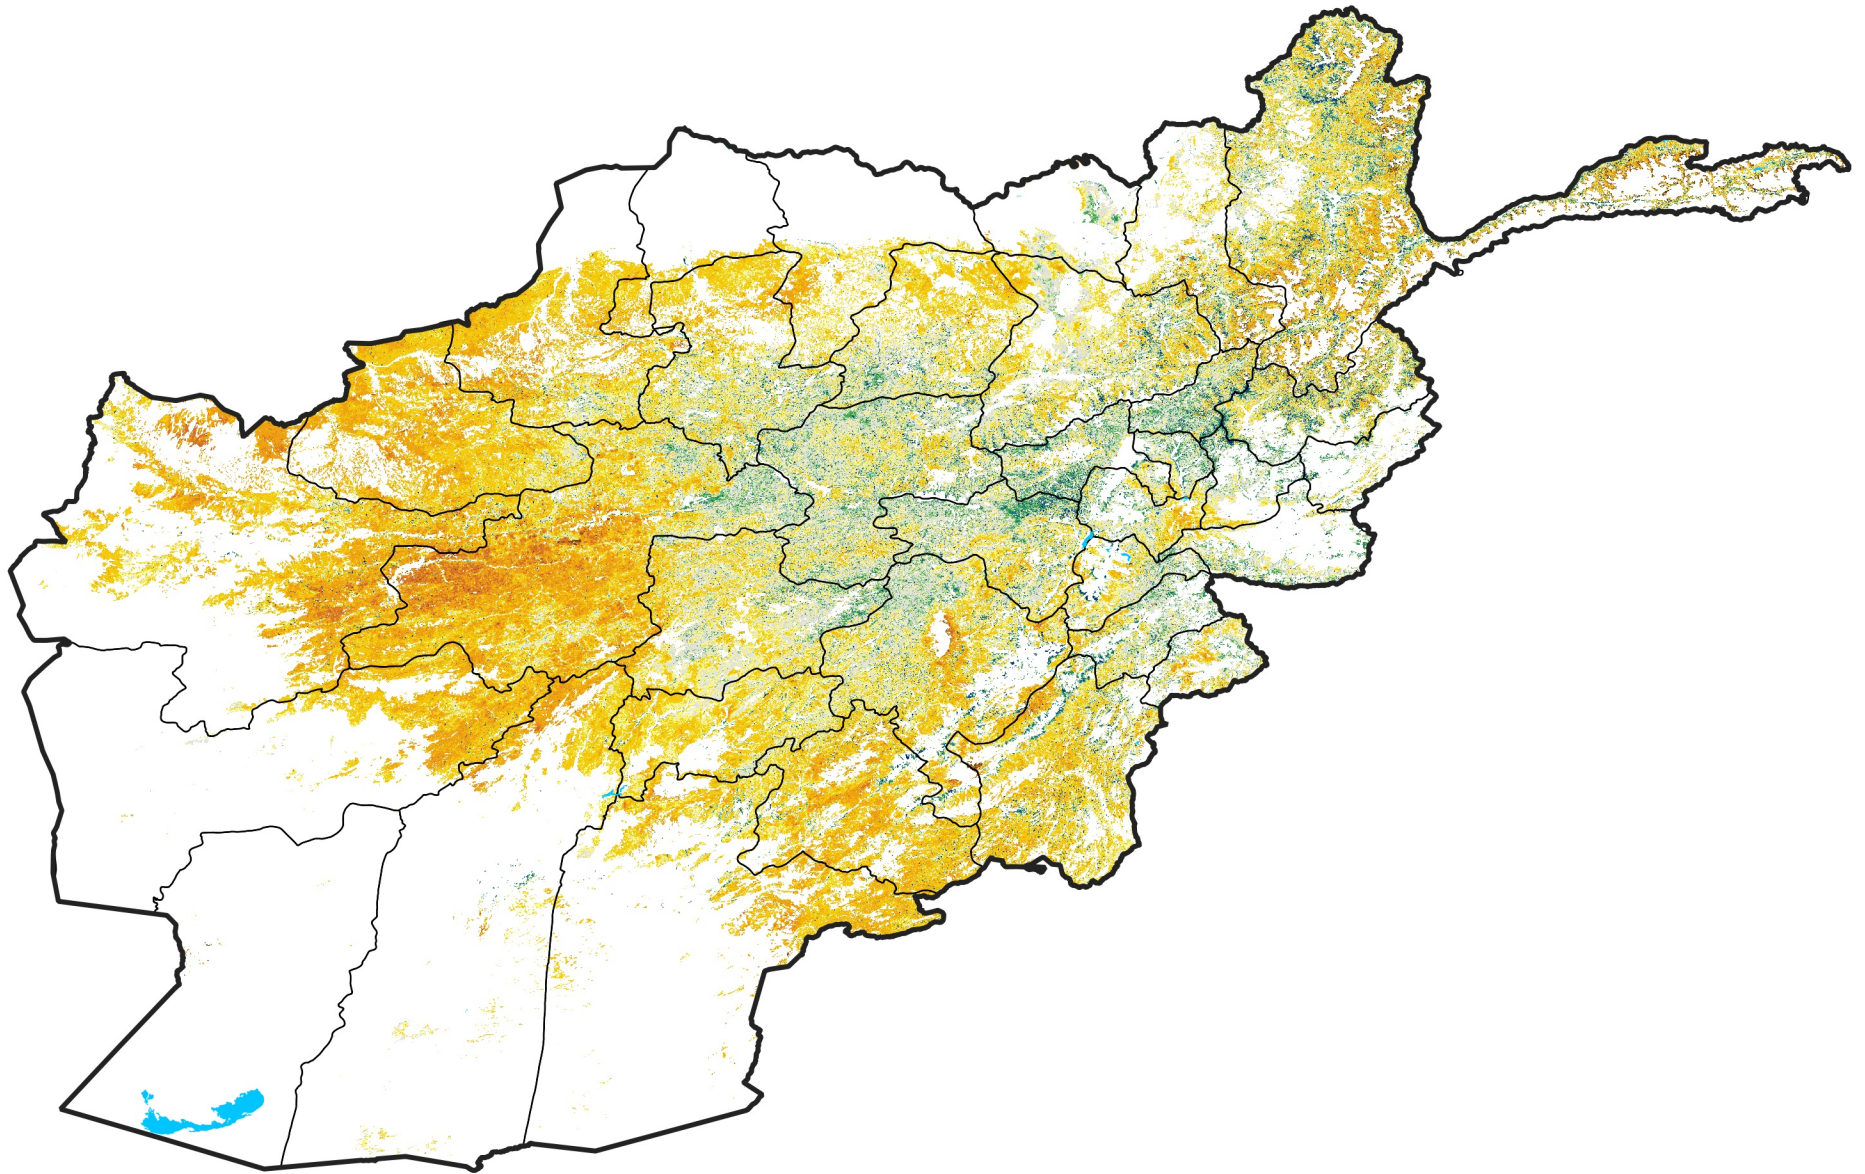

Afghanistan Rangeland Agricultural Areas

Percent of Mean NDVI

2021 / mean (2003 - 2022)

Period 19 / July 01 - 10, 2021

Percent of Normal