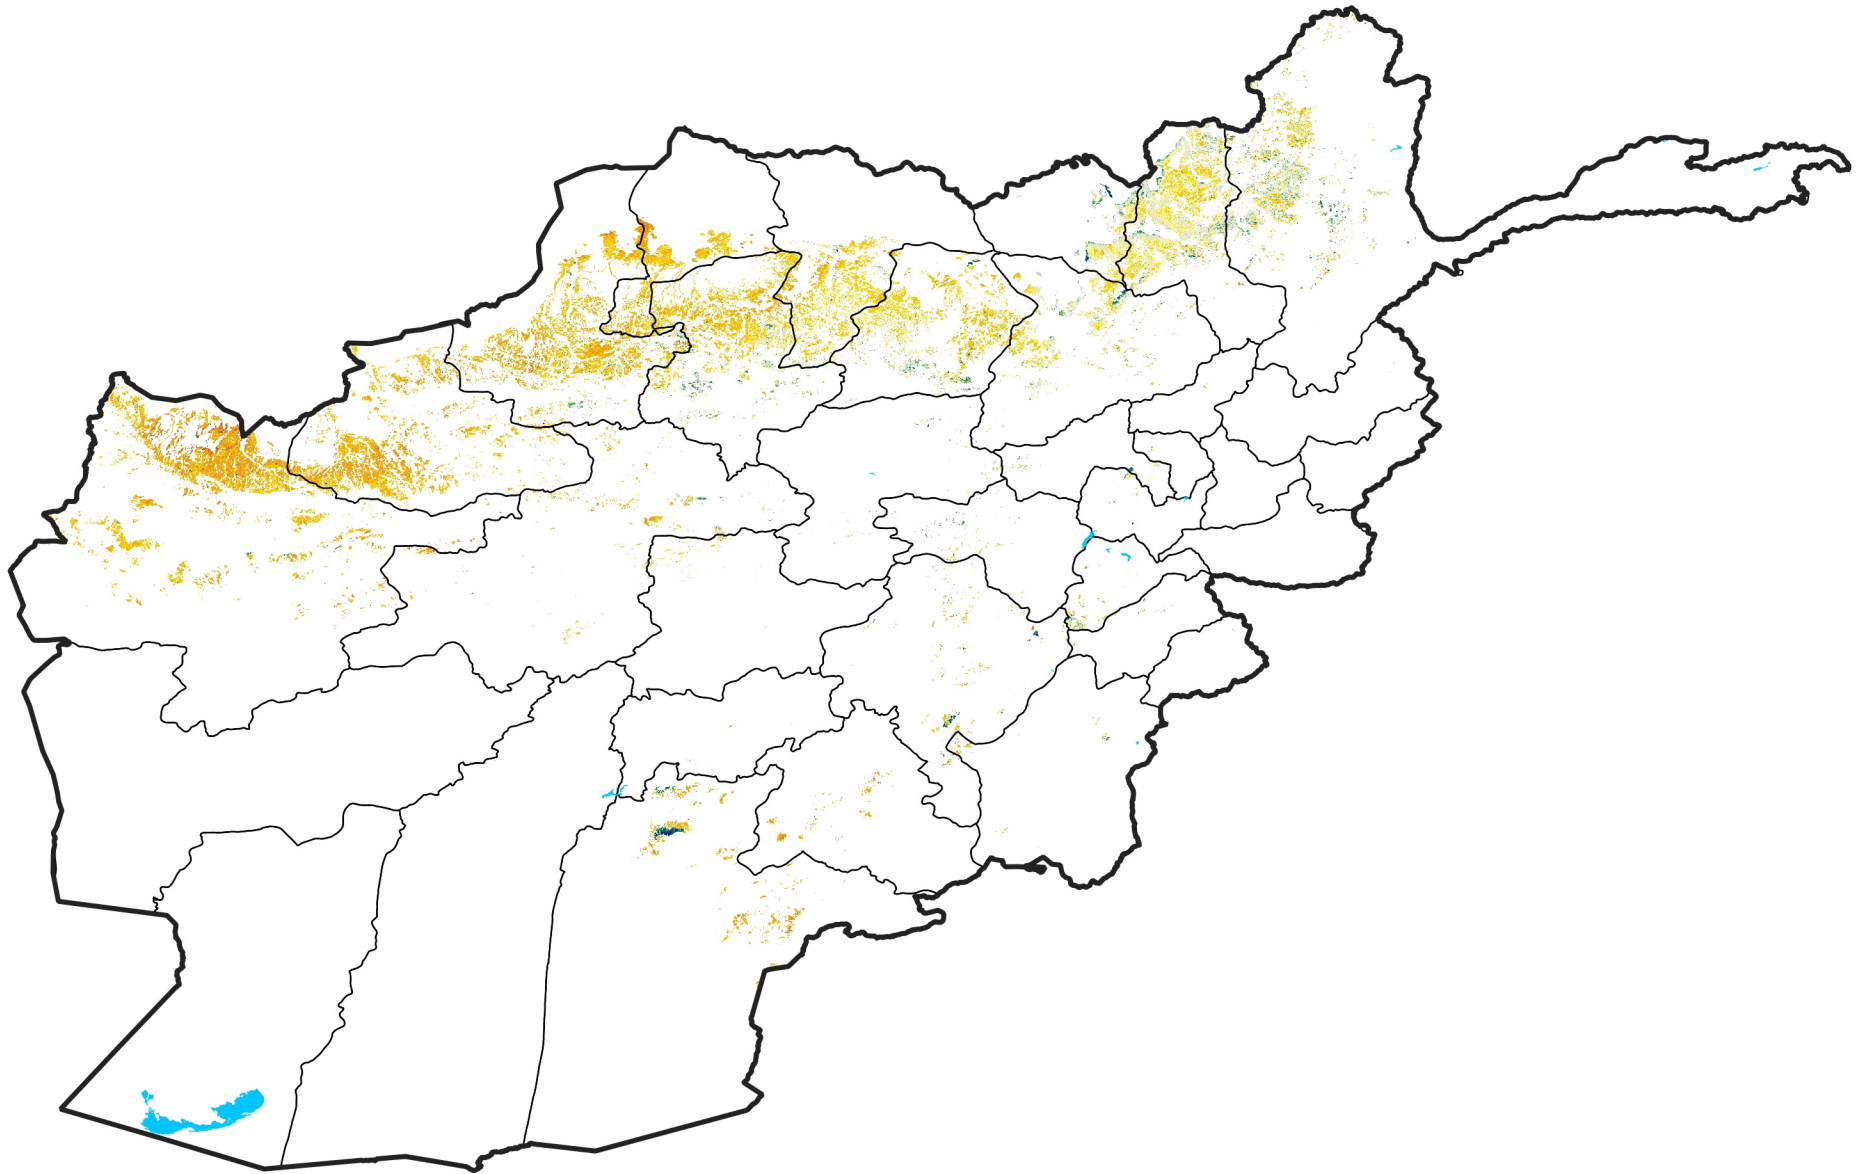

Afghanistan Rainfed Agricultural Areas

Percent of Mean NDVI

2021 / mean (2003 - 2022)

Period 20 / July 11 - 20, 2021

Percent of Normal