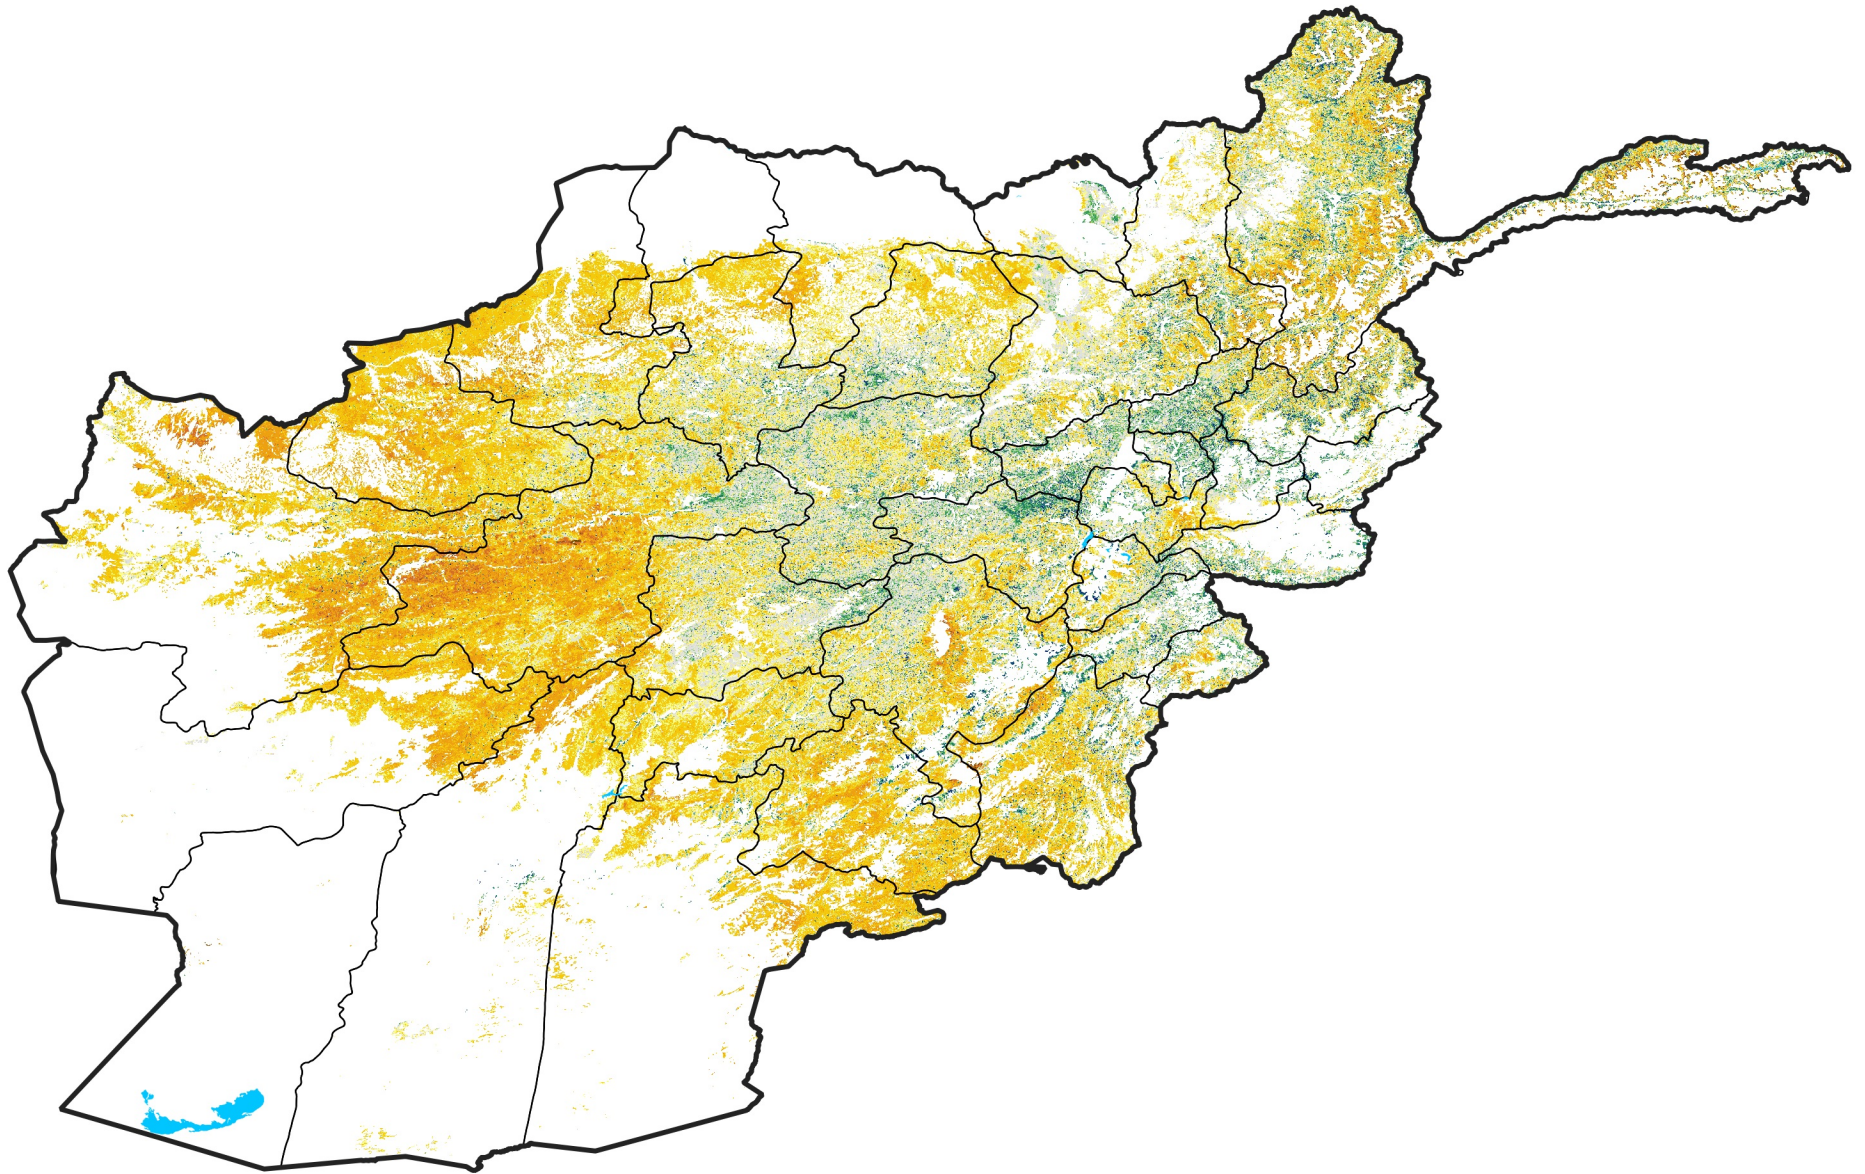

Afghanistan Rangeland Agricultural Areas

Percent of Mean NDVI

2021 / mean (2003 - 2022)

Period 20 / July 11 - 20, 2021

Percent of Normal