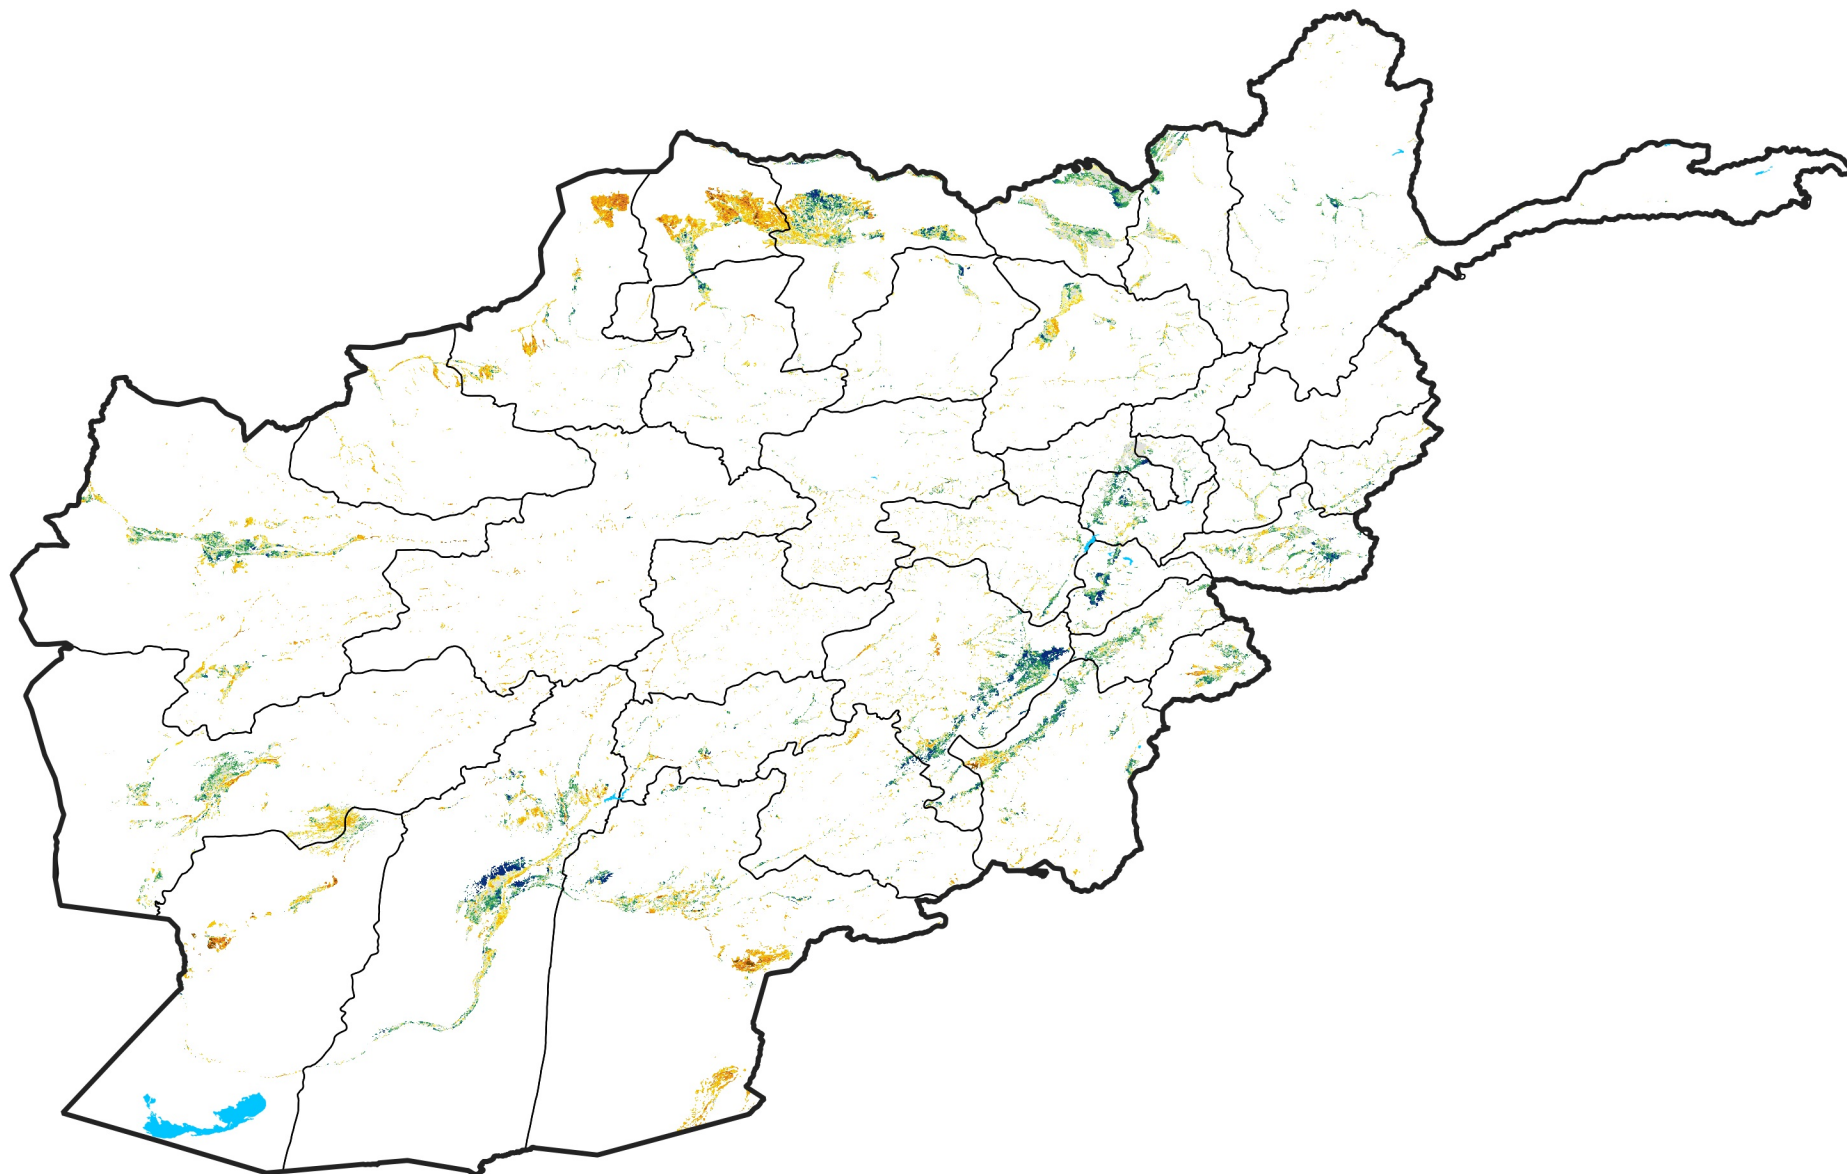

Afghanistan Irrigated Agricultural Areas

Percent of Mean NDVI

2021 / mean (2003 - 2022)

Period 21 / July 21 - 31, 2021

Percent of Normal