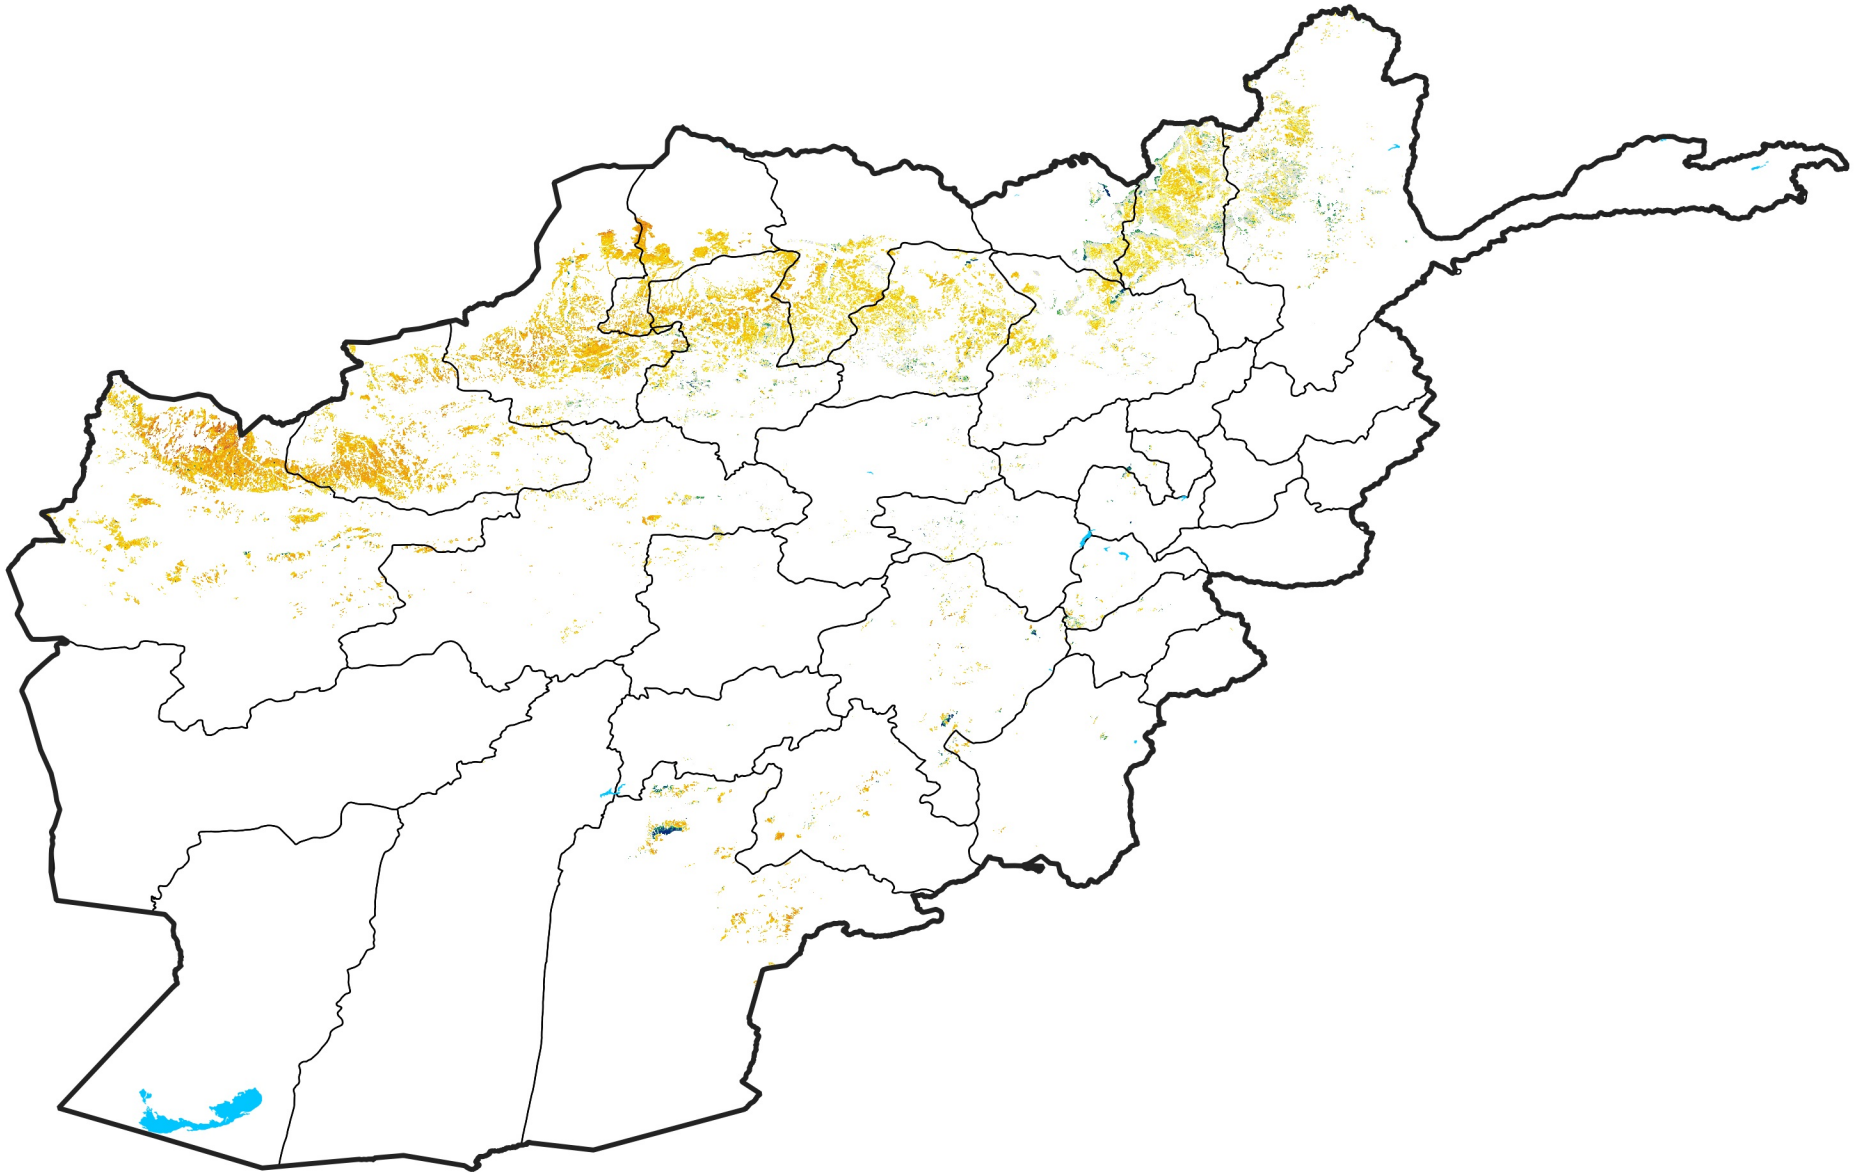

Afghanistan Rainfed Agricultural Areas

Percent of Mean NDVI

2021 / mean (2003 - 2022)

Period 21 / July 21 - 31, 2021

Percent of Normal