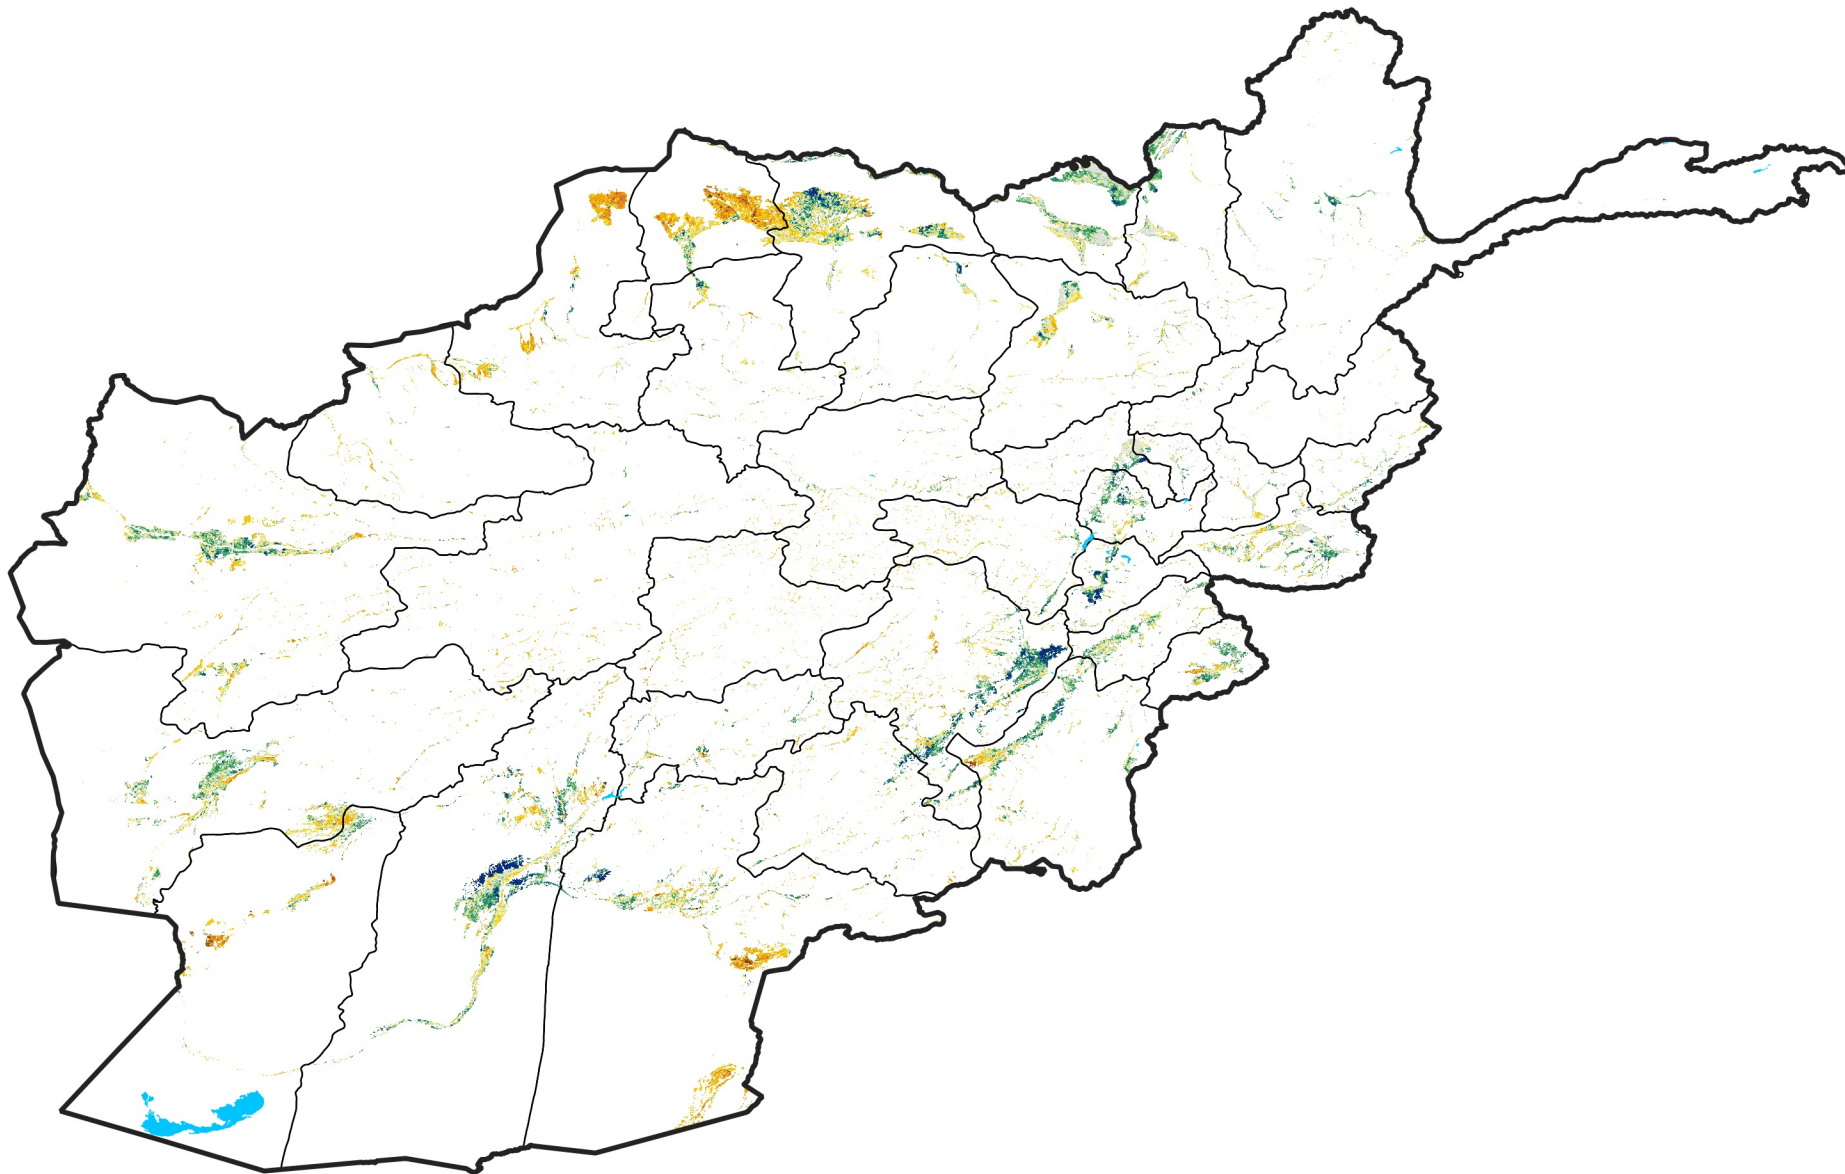

Afghanistan Irrigated Agricultural Areas

Percent of Mean NDVI

2021 / mean (2003 - 2022)

Period 22 / August 01 - 10, 2021

Percent of Normal