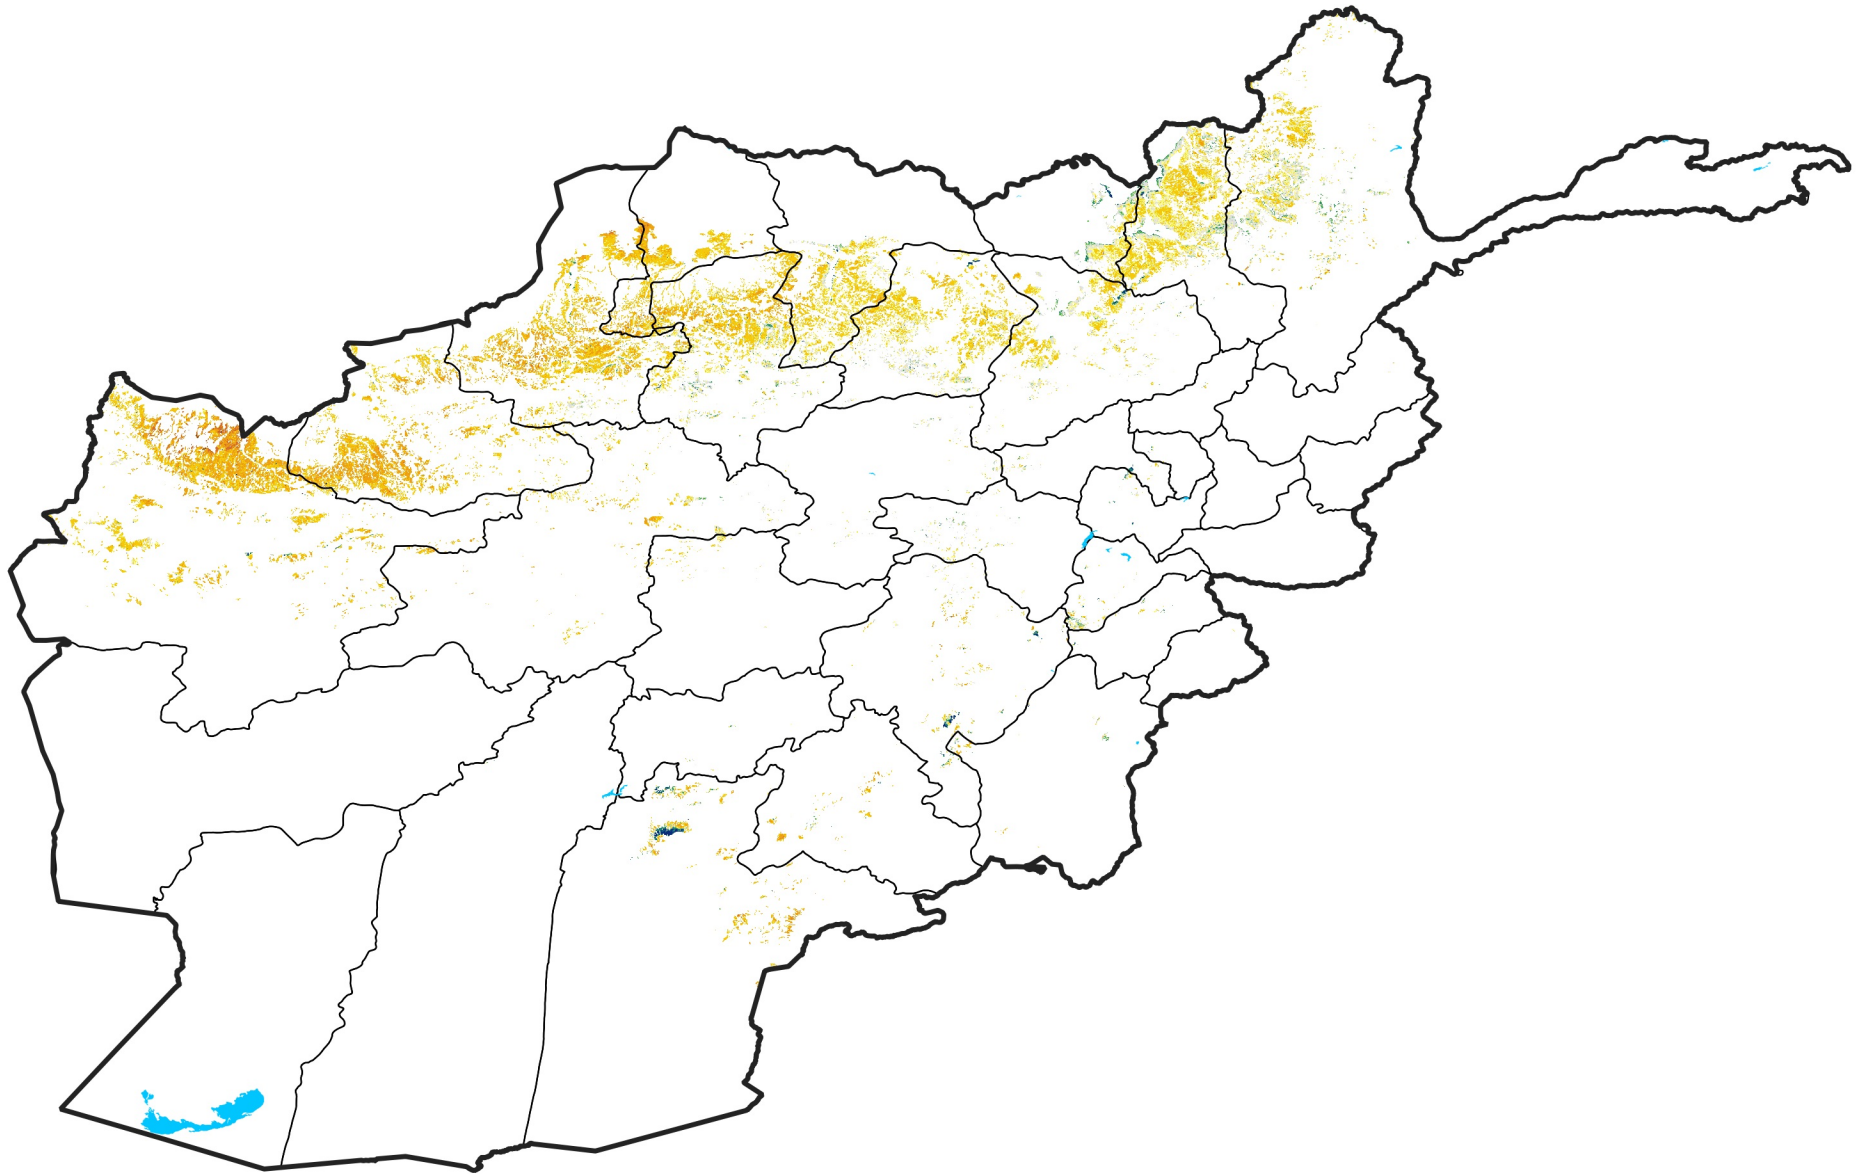

Afghanistan Rainfed Agricultural Areas

Percent of Mean NDVI

2021 / mean (2003 - 2022)

Period 22 / August 01 - 10, 2021

Percent of Normal