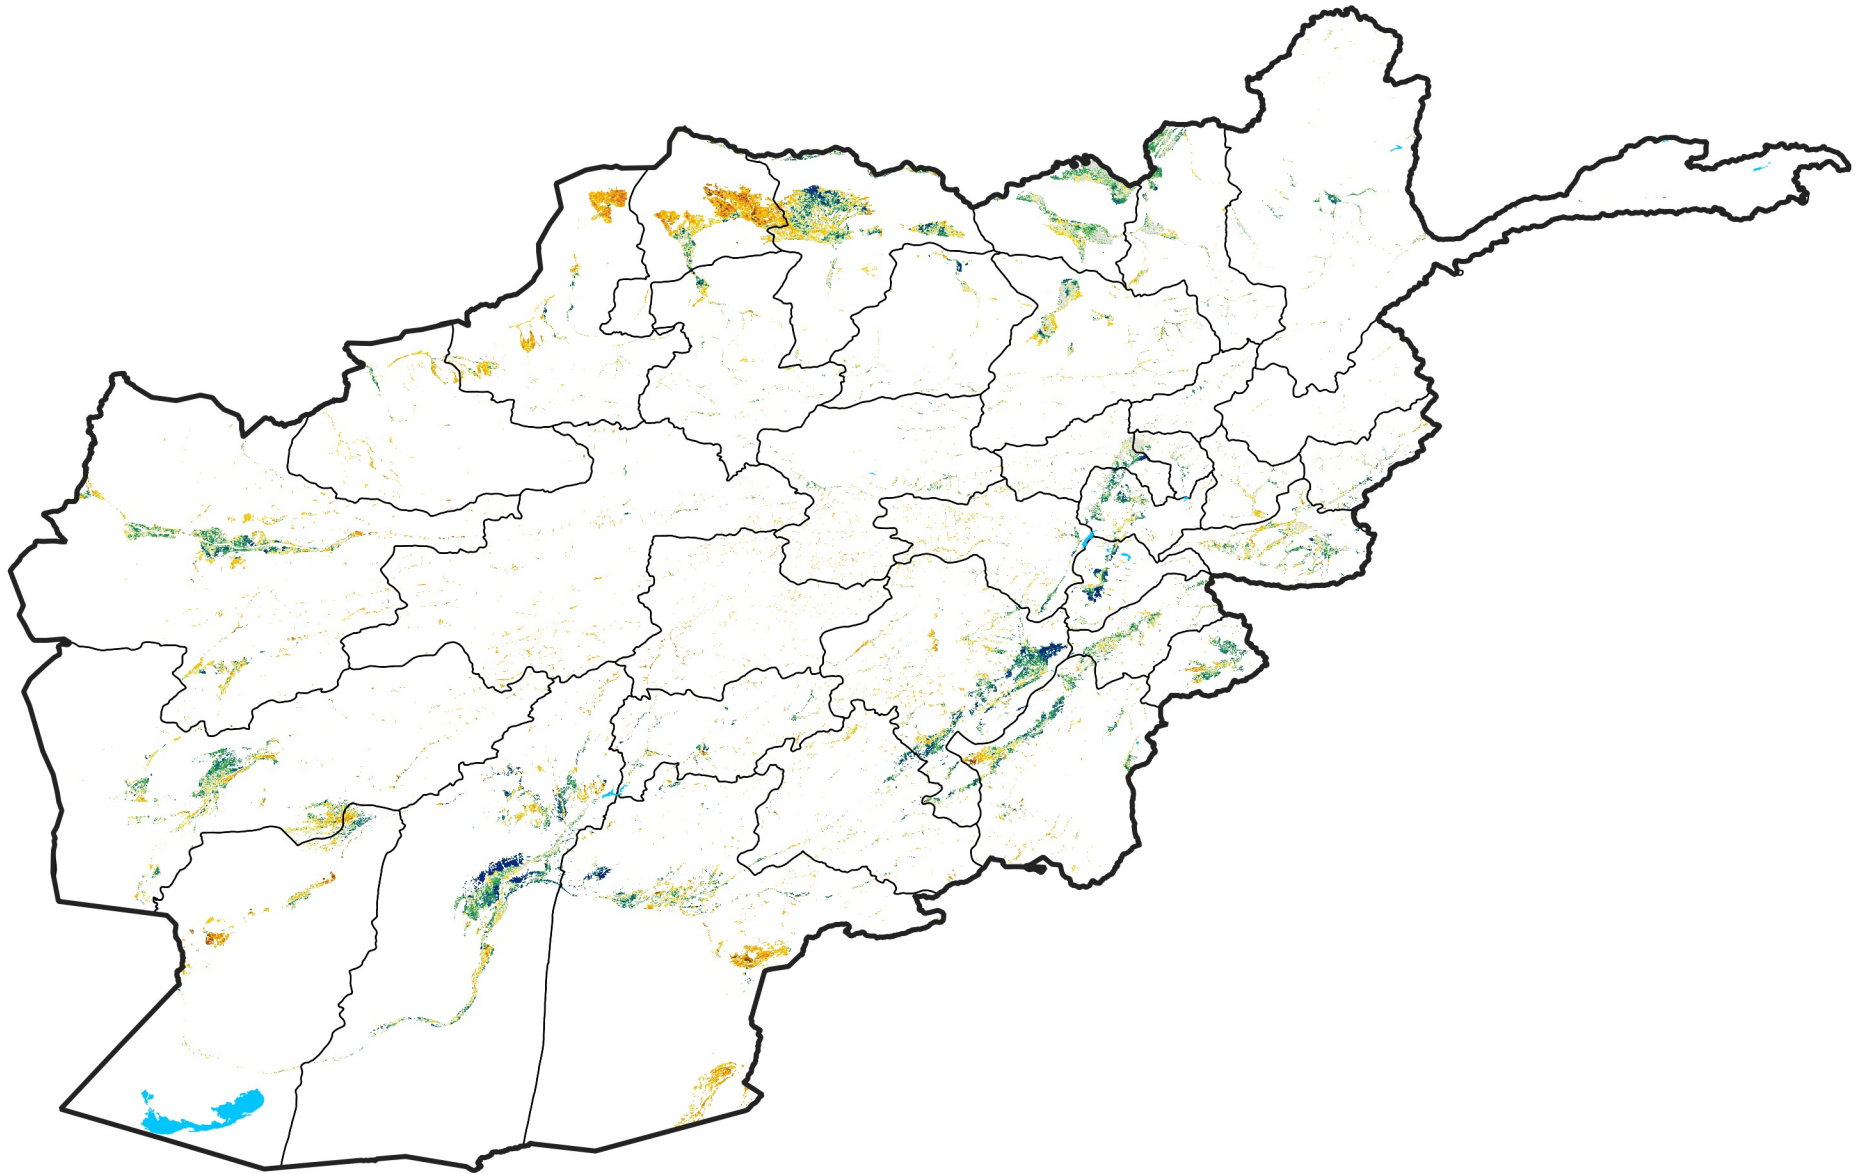

Afghanistan Irrigated Agricultural Areas

Percent of Mean NDVI

2021 / mean (2003 - 2022)

Period 23 / August 11 - 20, 2021

Percent of Normal