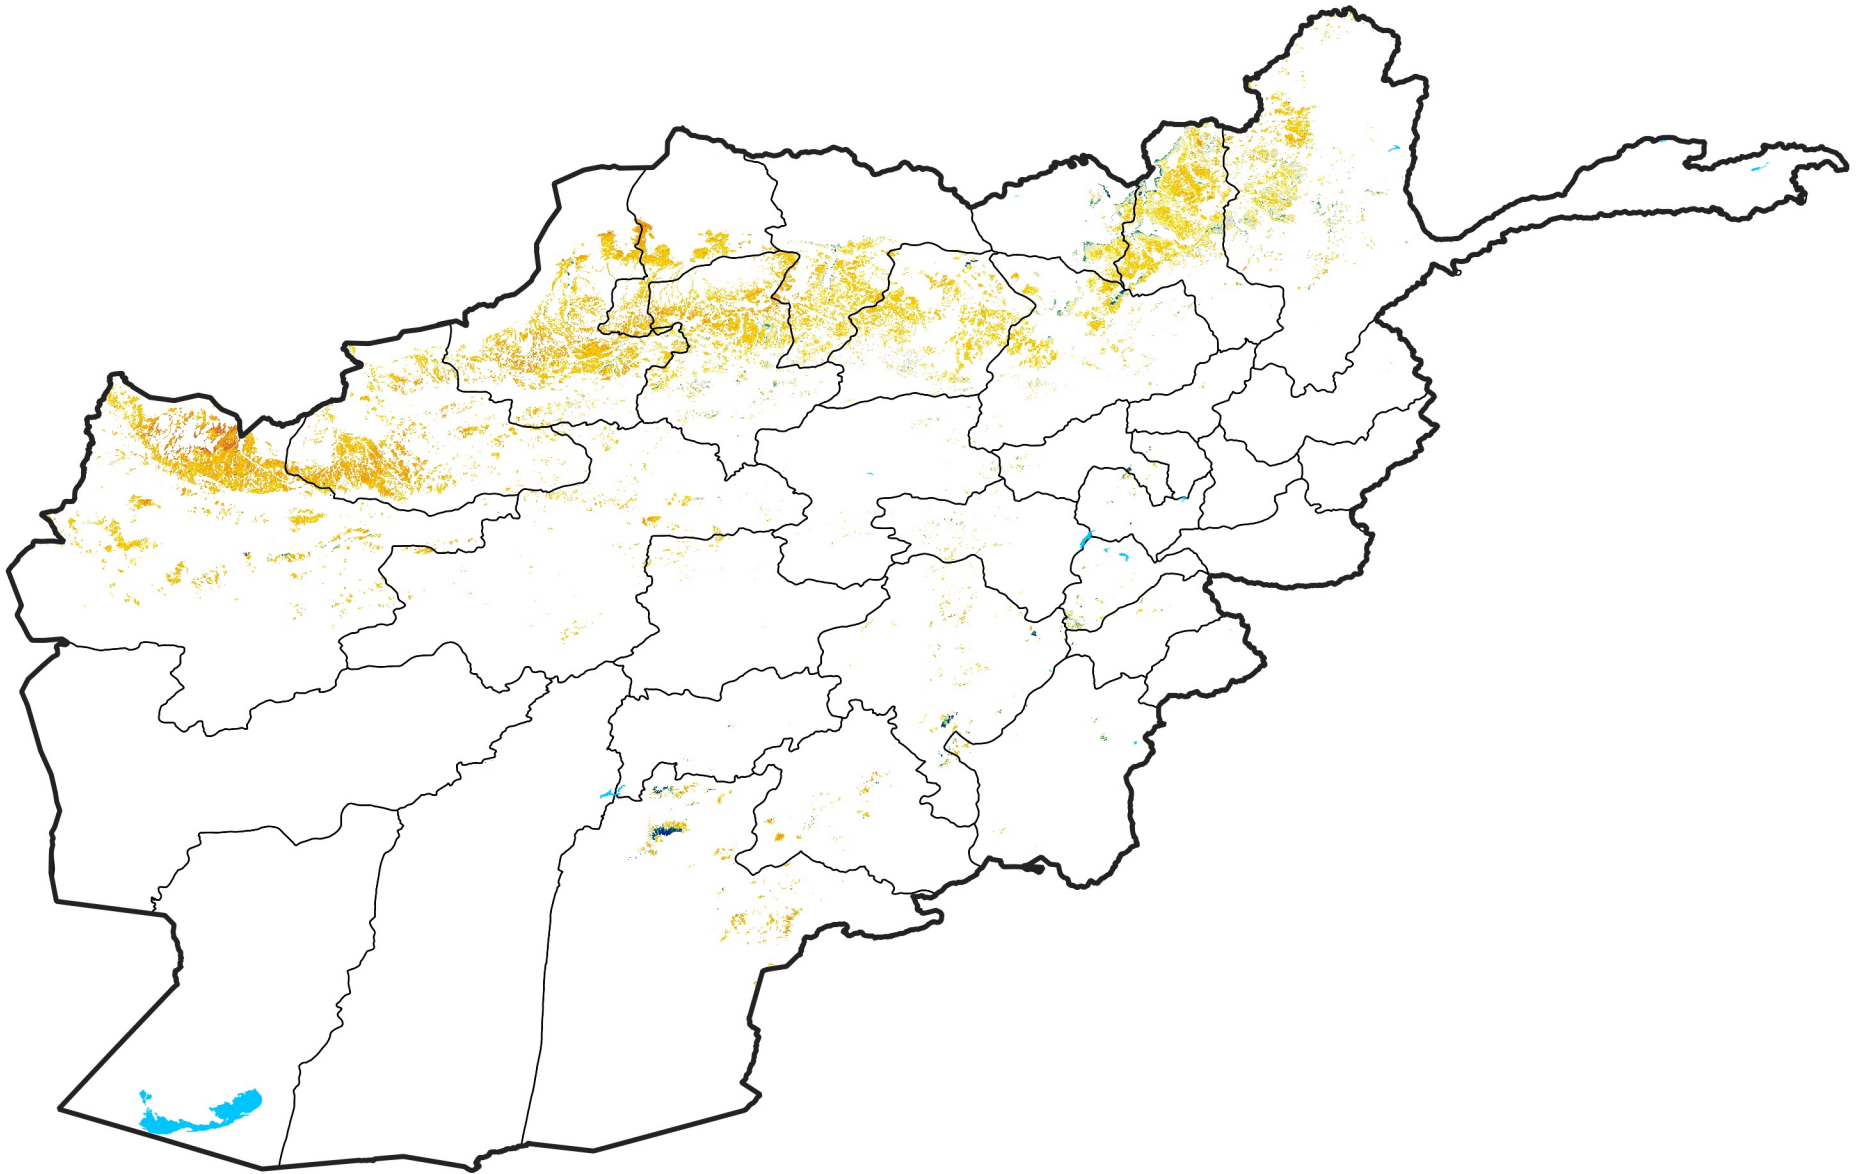

Afghanistan Rainfed Agricultural Areas

Percent of Mean NDVI

2021 / mean (2003 - 2022)

Period 23 / August 11 - 20, 2021

Percent of Normal