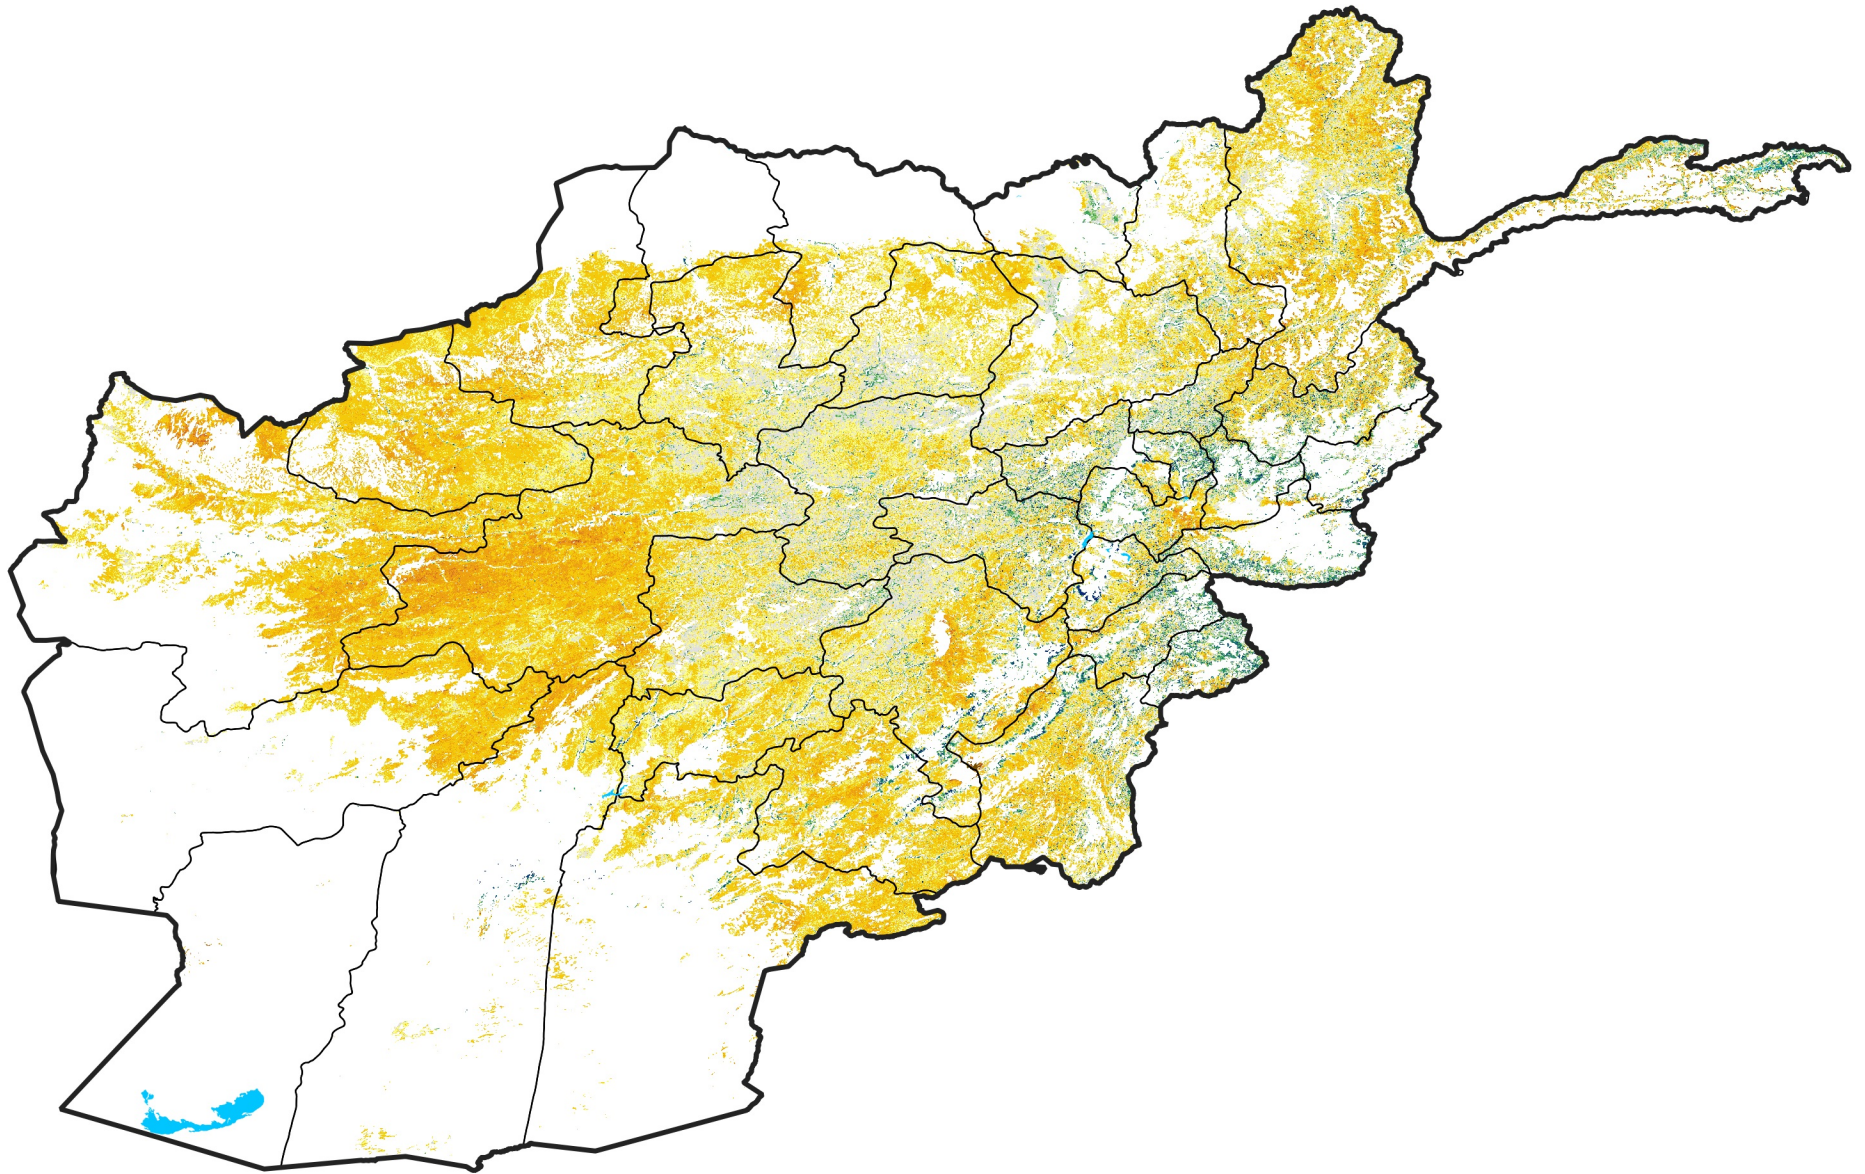

Afghanistan Rangeland Agricultural Areas

Percent of Mean NDVI

2021 / mean (2003 - 2022)

Period 23 / August 11 - 20, 2021

Percent of Normal