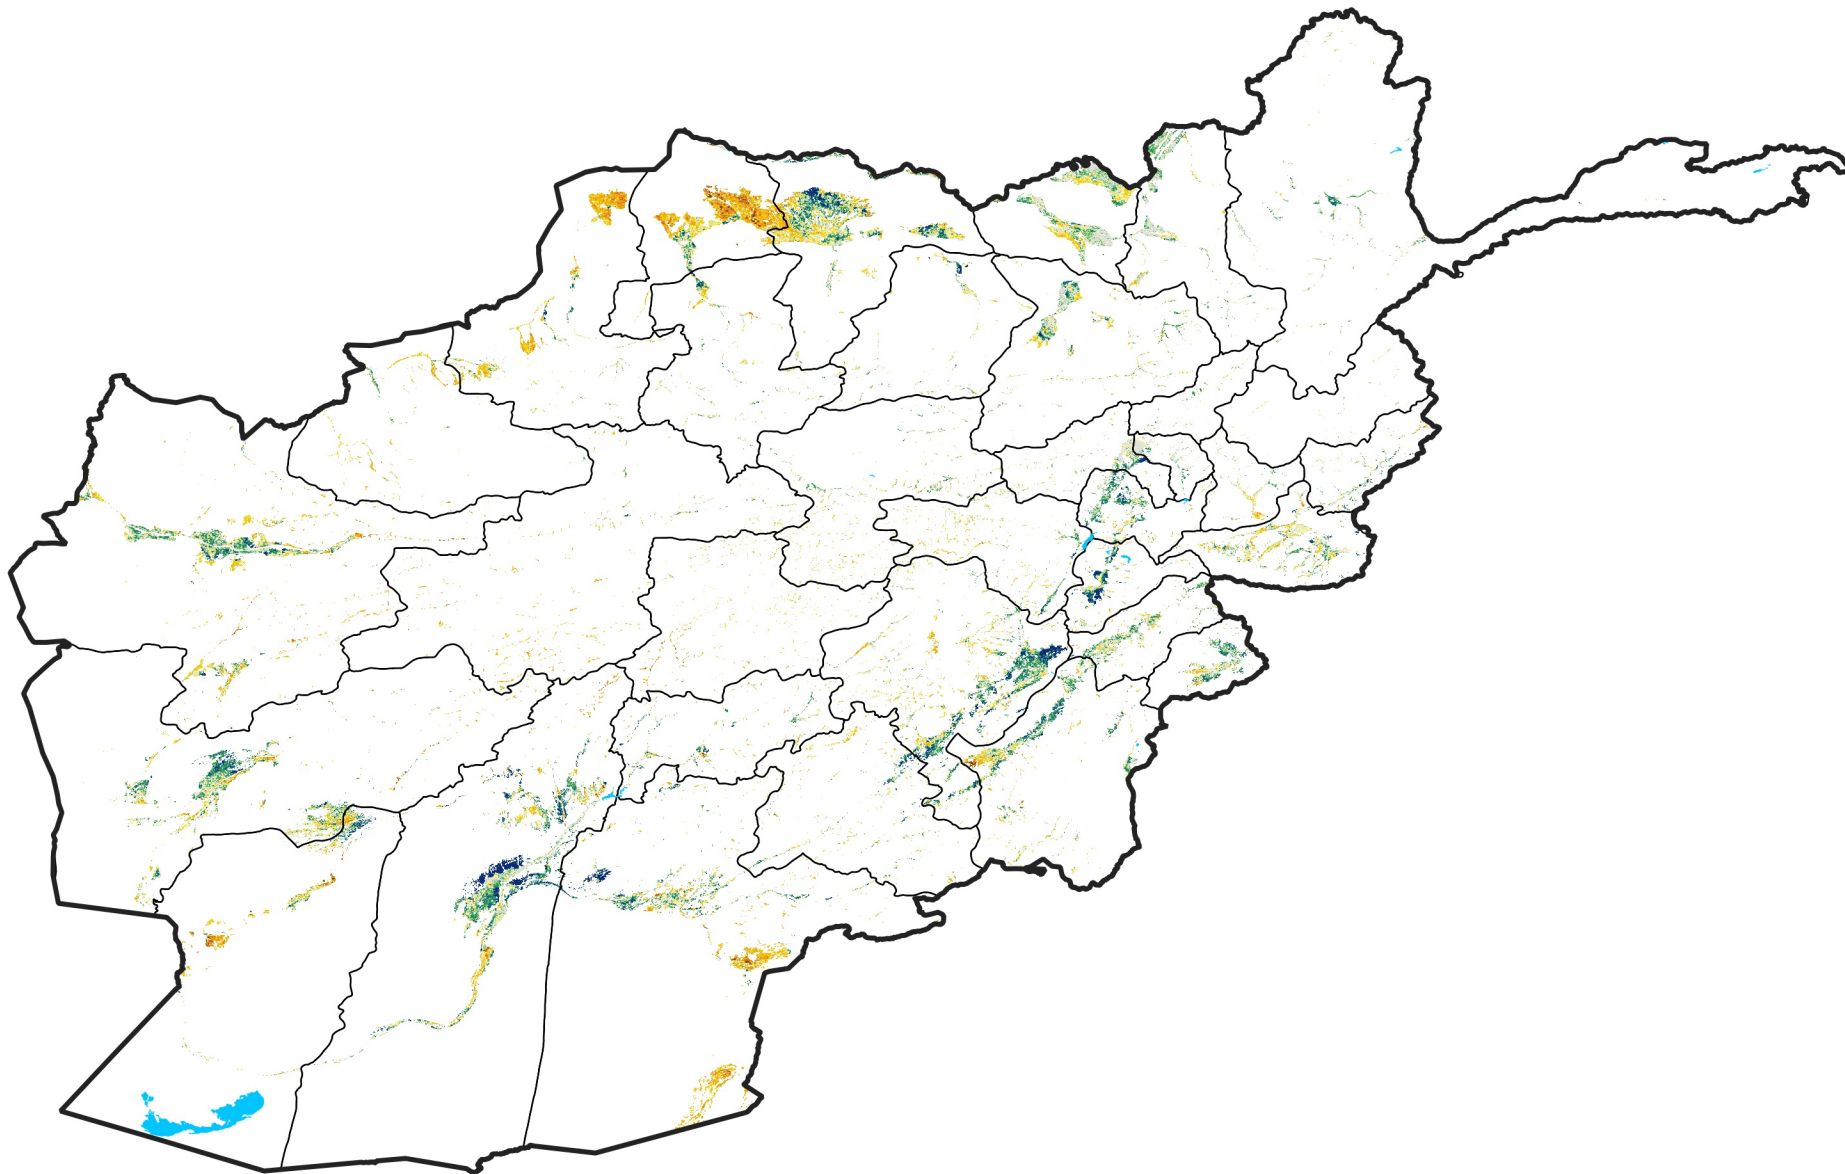

Afghanistan Irrigated Agricultural Areas

Percent of Mean NDVI

2021 / mean (2003 - 2022)

Period 24 / August 21 - 31, 2021

Percent of Normal