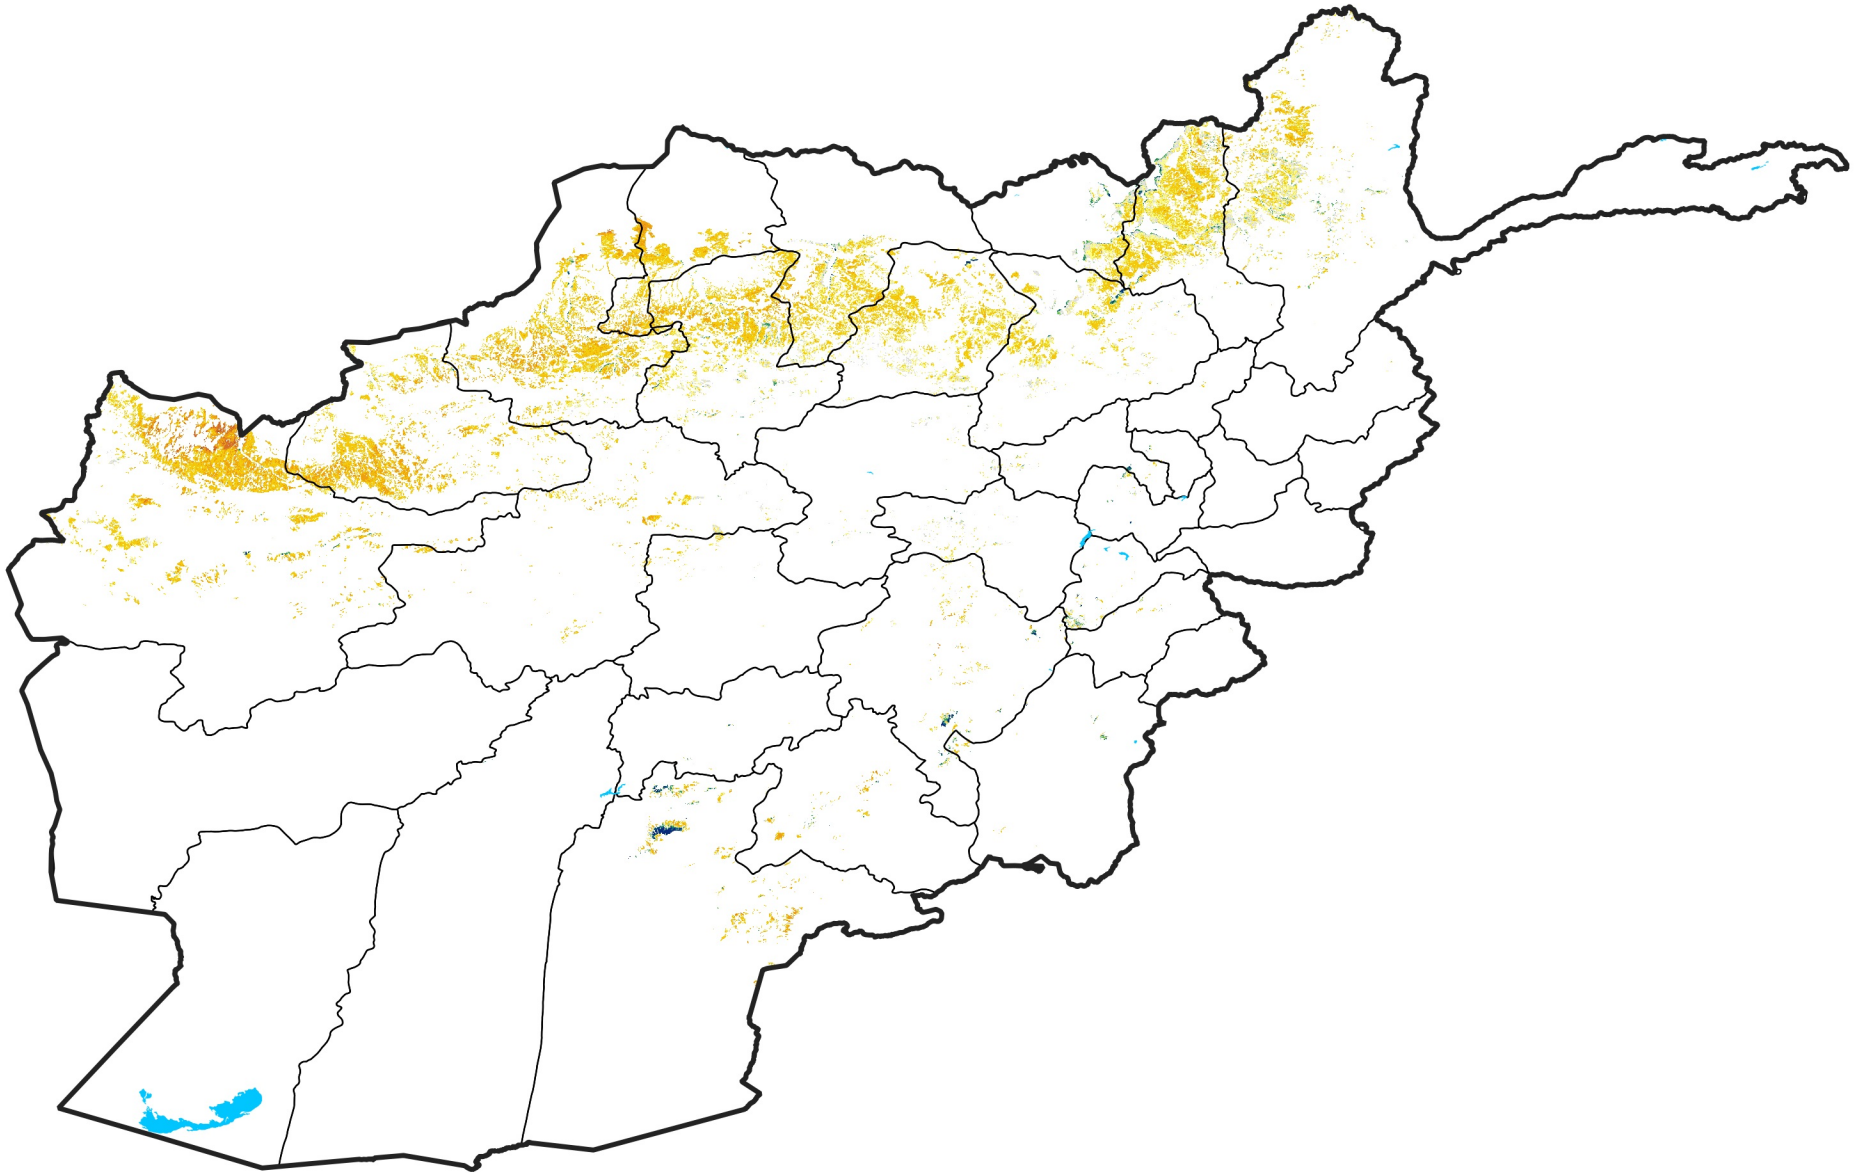

Afghanistan Rainfed Agricultural Areas

Percent of Mean NDVI

2021 / mean (2003 - 2022)

Period 24 / August 21 - 31, 2021

Percent of Normal