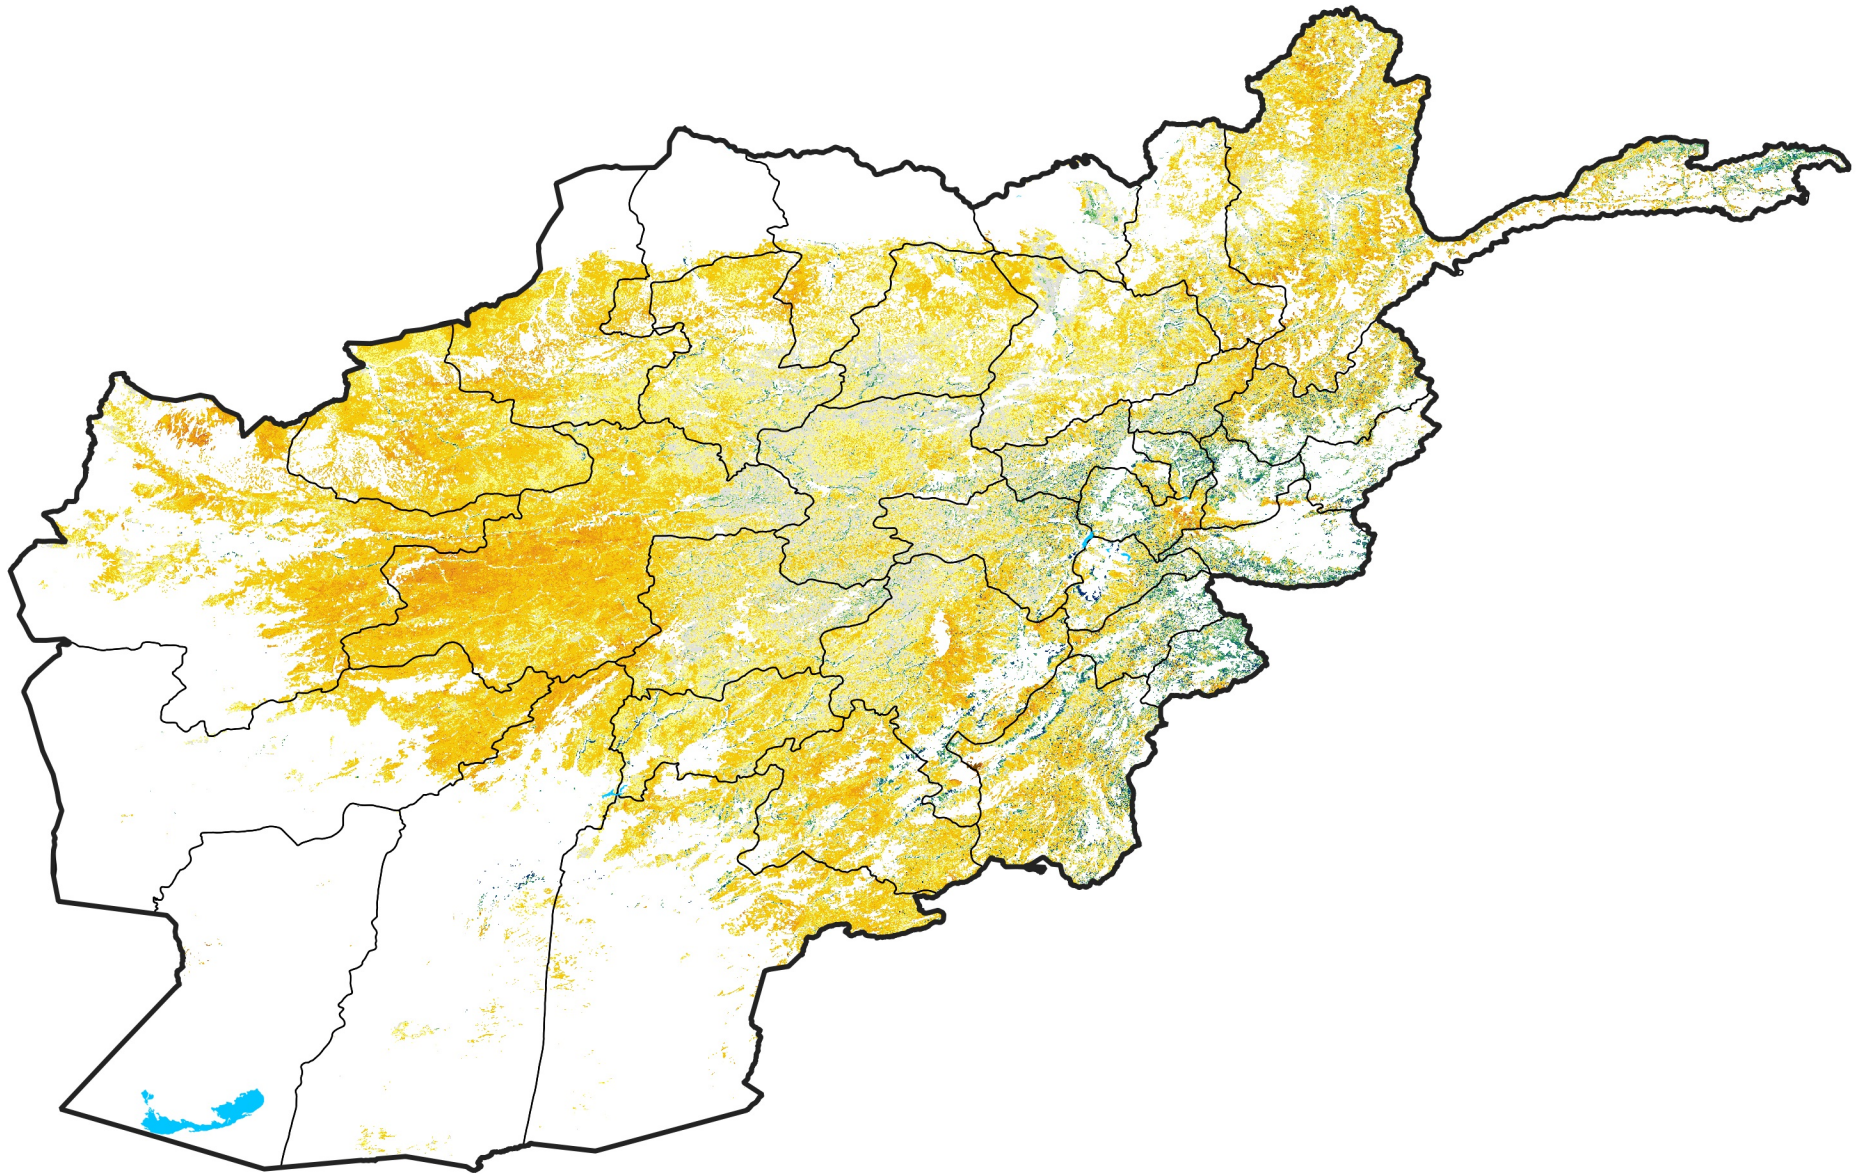

Afghanistan Rangeland Agricultural Areas

Percent of Mean NDVI

2021 / mean (2003 - 2022)

Period 24 / August 21 - 31, 2021

Percent of Normal