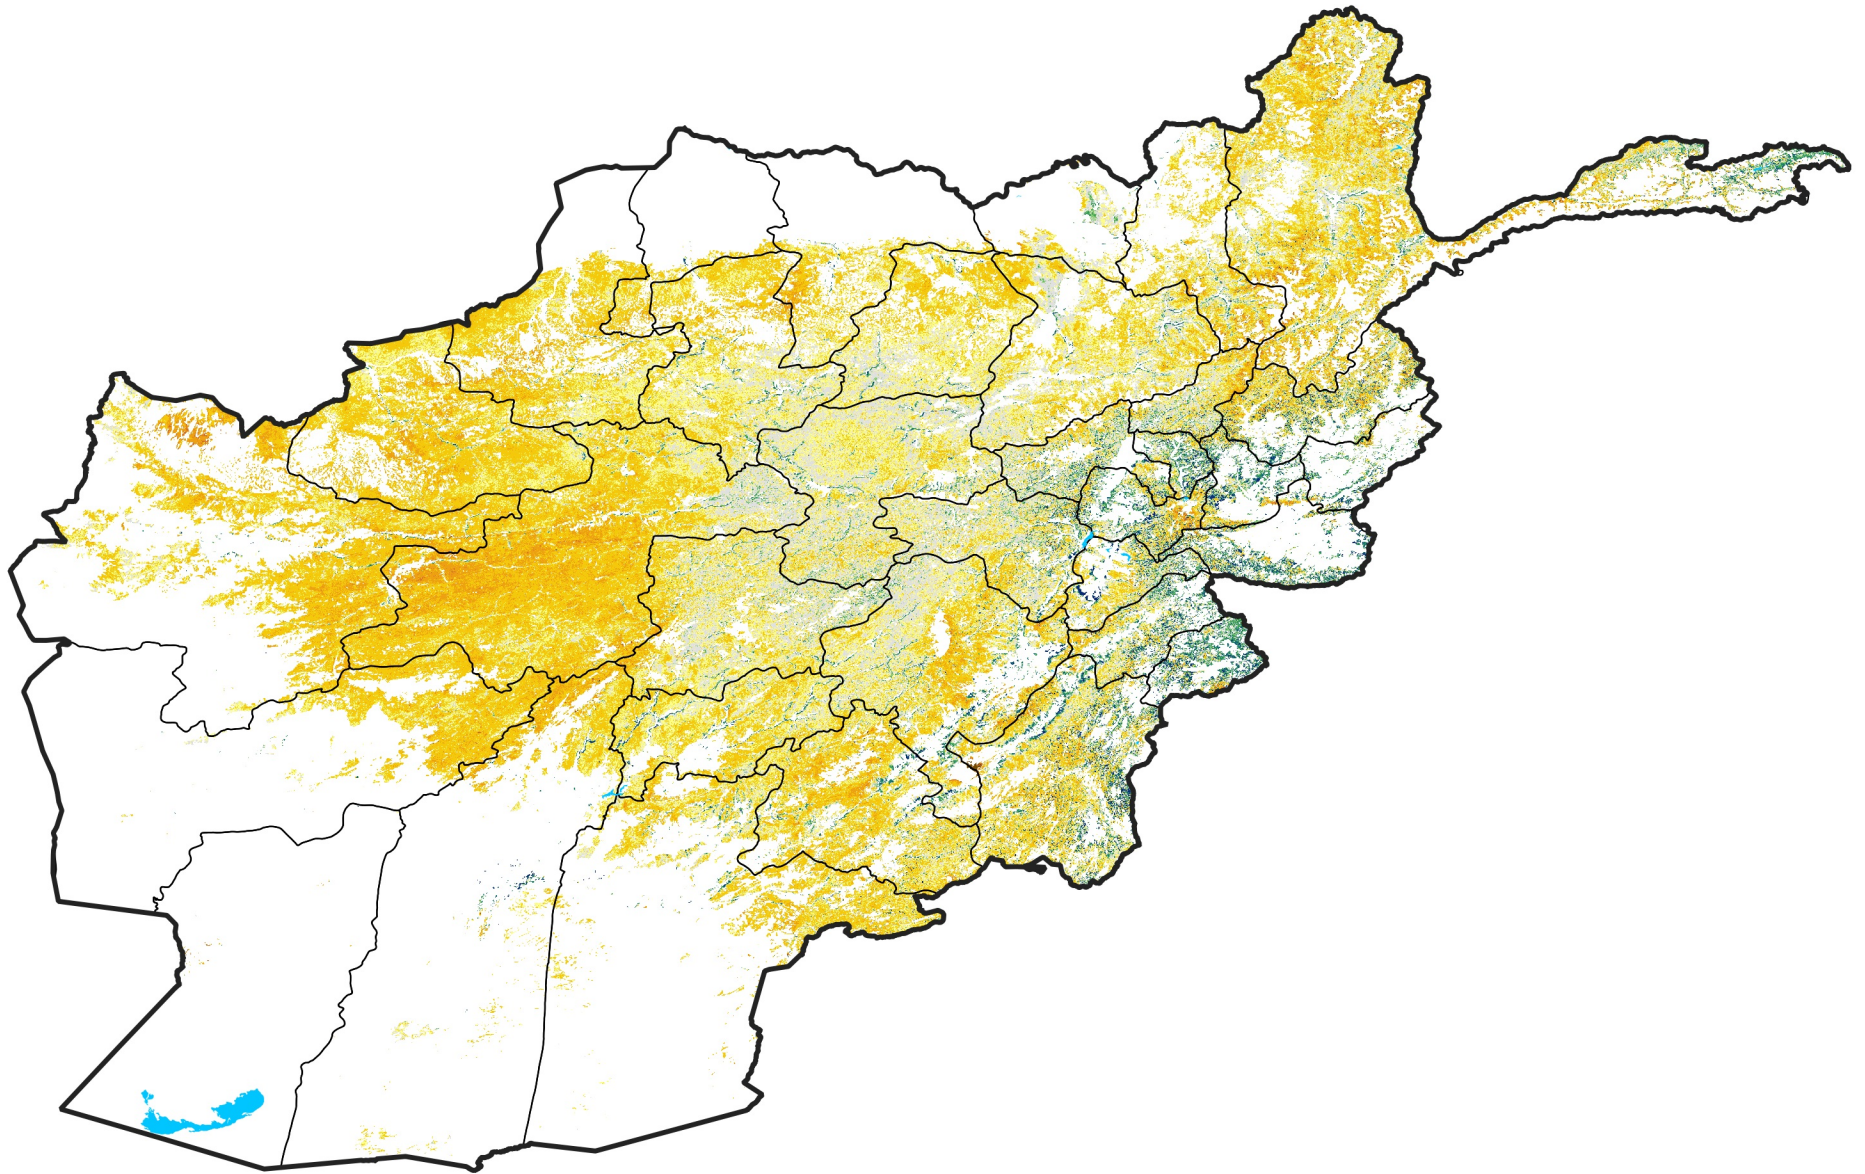

Afghanistan Rangeland Agricultural Areas

Percent of Mean NDVI

2021 / mean (2003 - 2022)

Period 25 / September 01 - 10, 2021

Percent of Normal