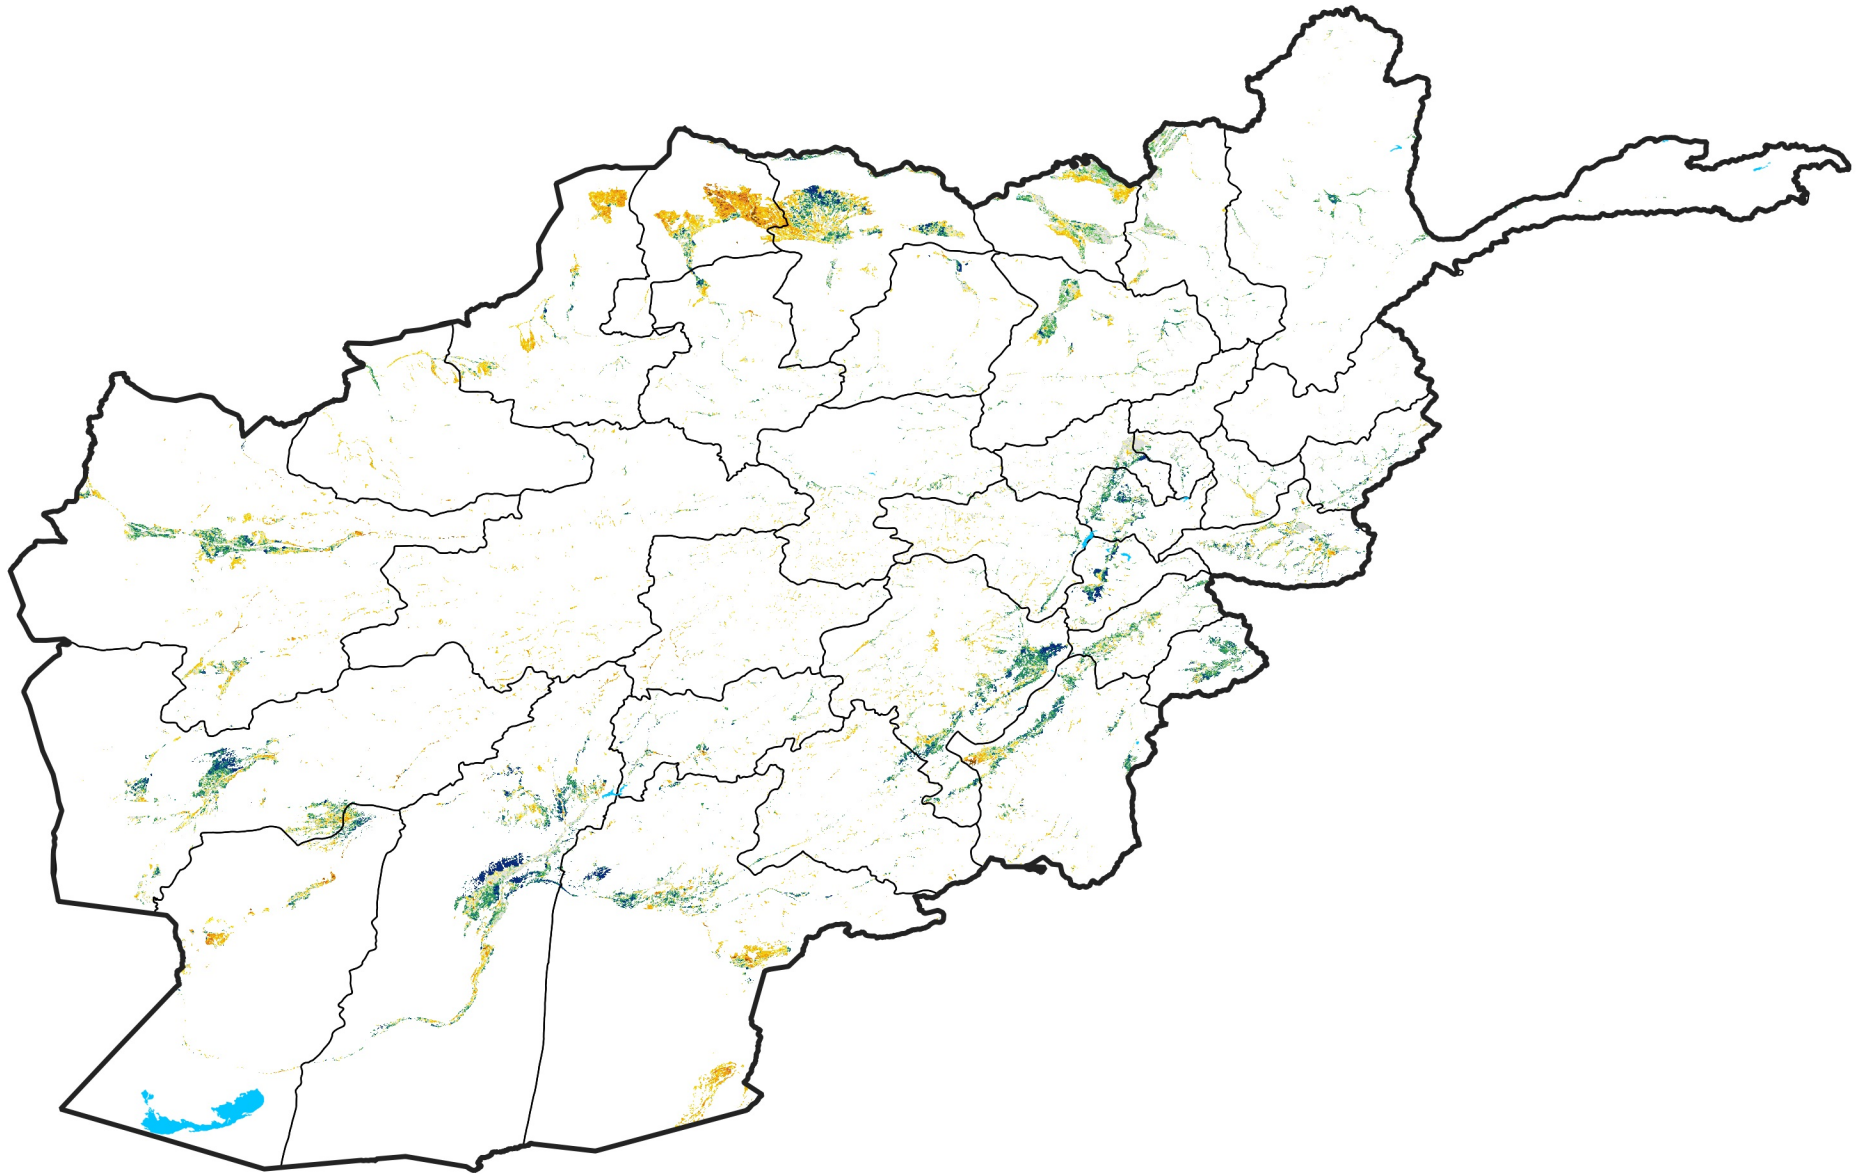

Afghanistan Irrigated Agricultural Areas

Percent of Mean NDVI

2021 / mean (2003 - 2022)

Period 26 / September 11 - 20, 2021

Percent of Normal