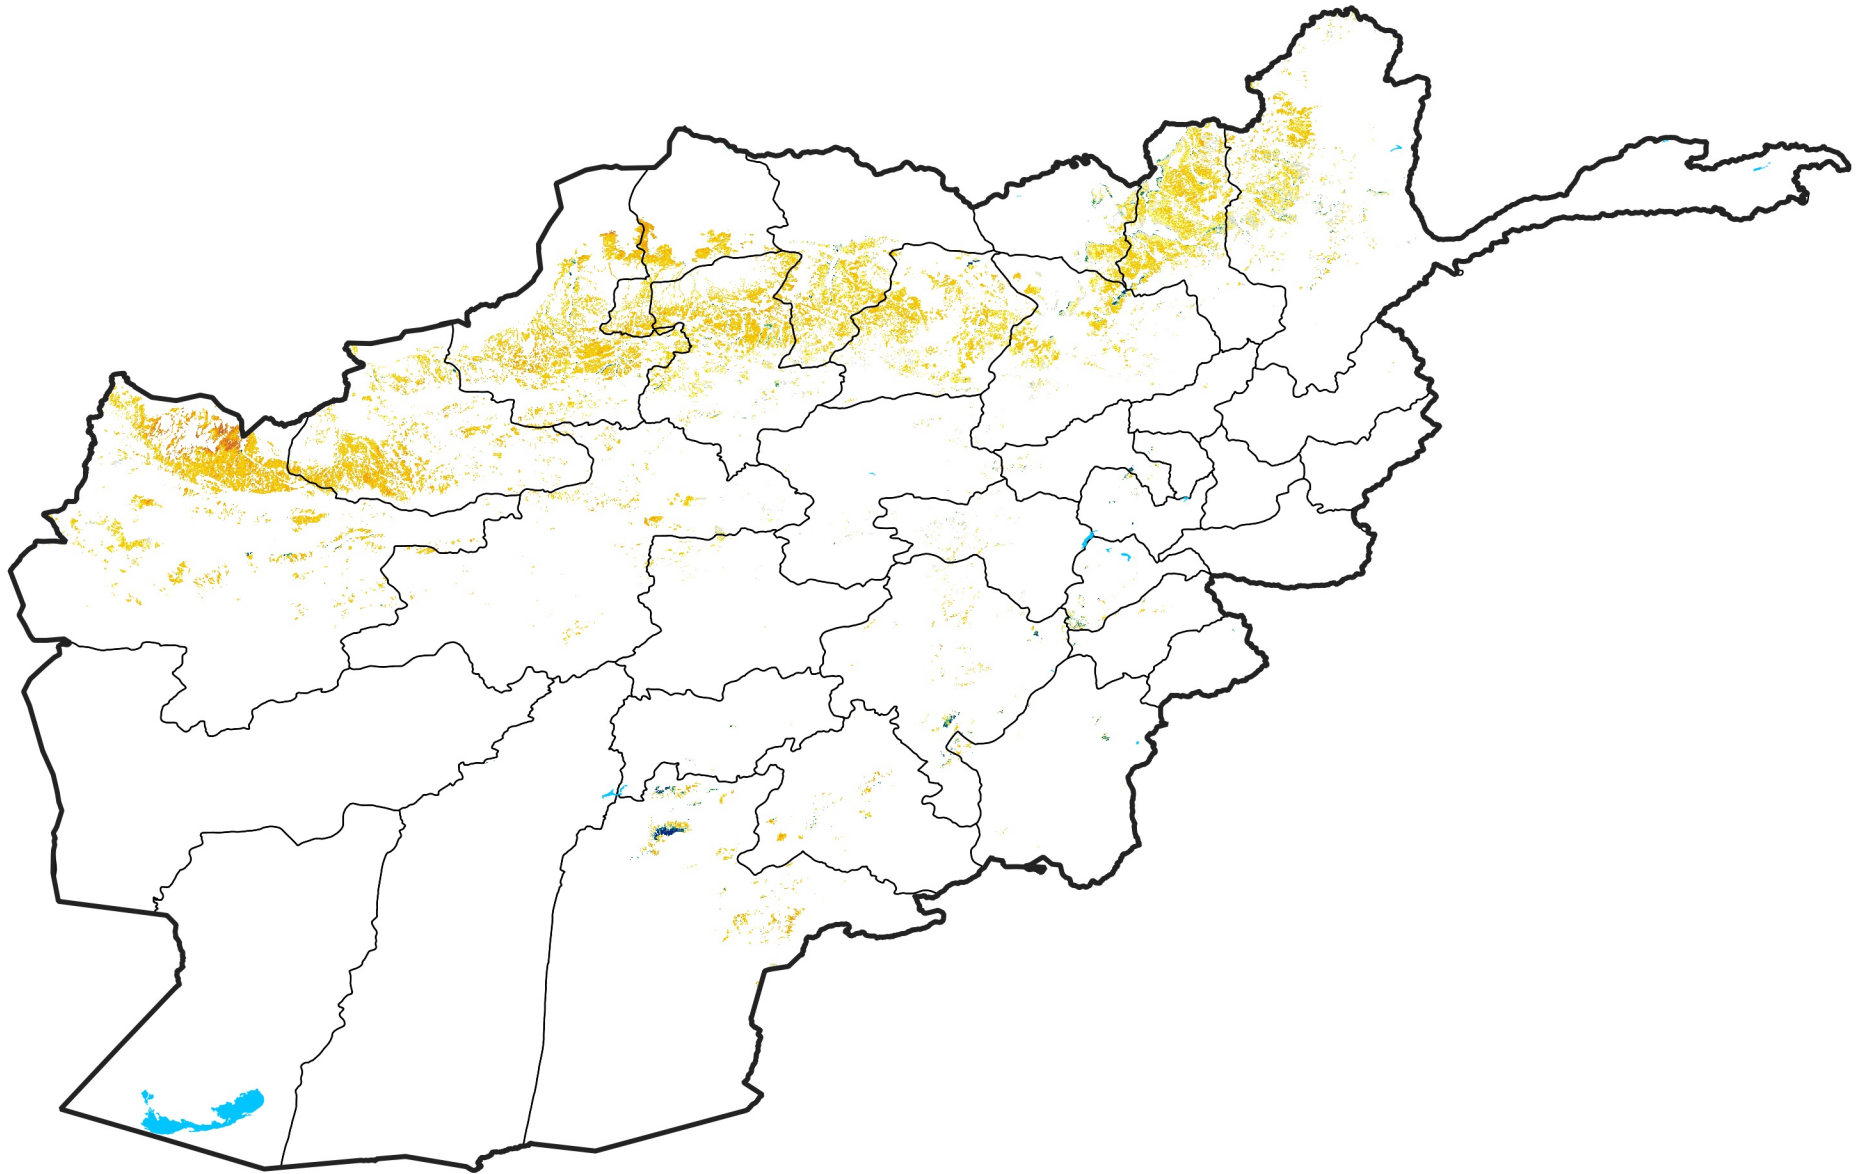

Afghanistan Rainfed Agricultural Areas

Percent of Mean NDVI

2021 / mean (2003 - 2022)

Period 26 / September 11 - 20, 2021

Percent of Normal