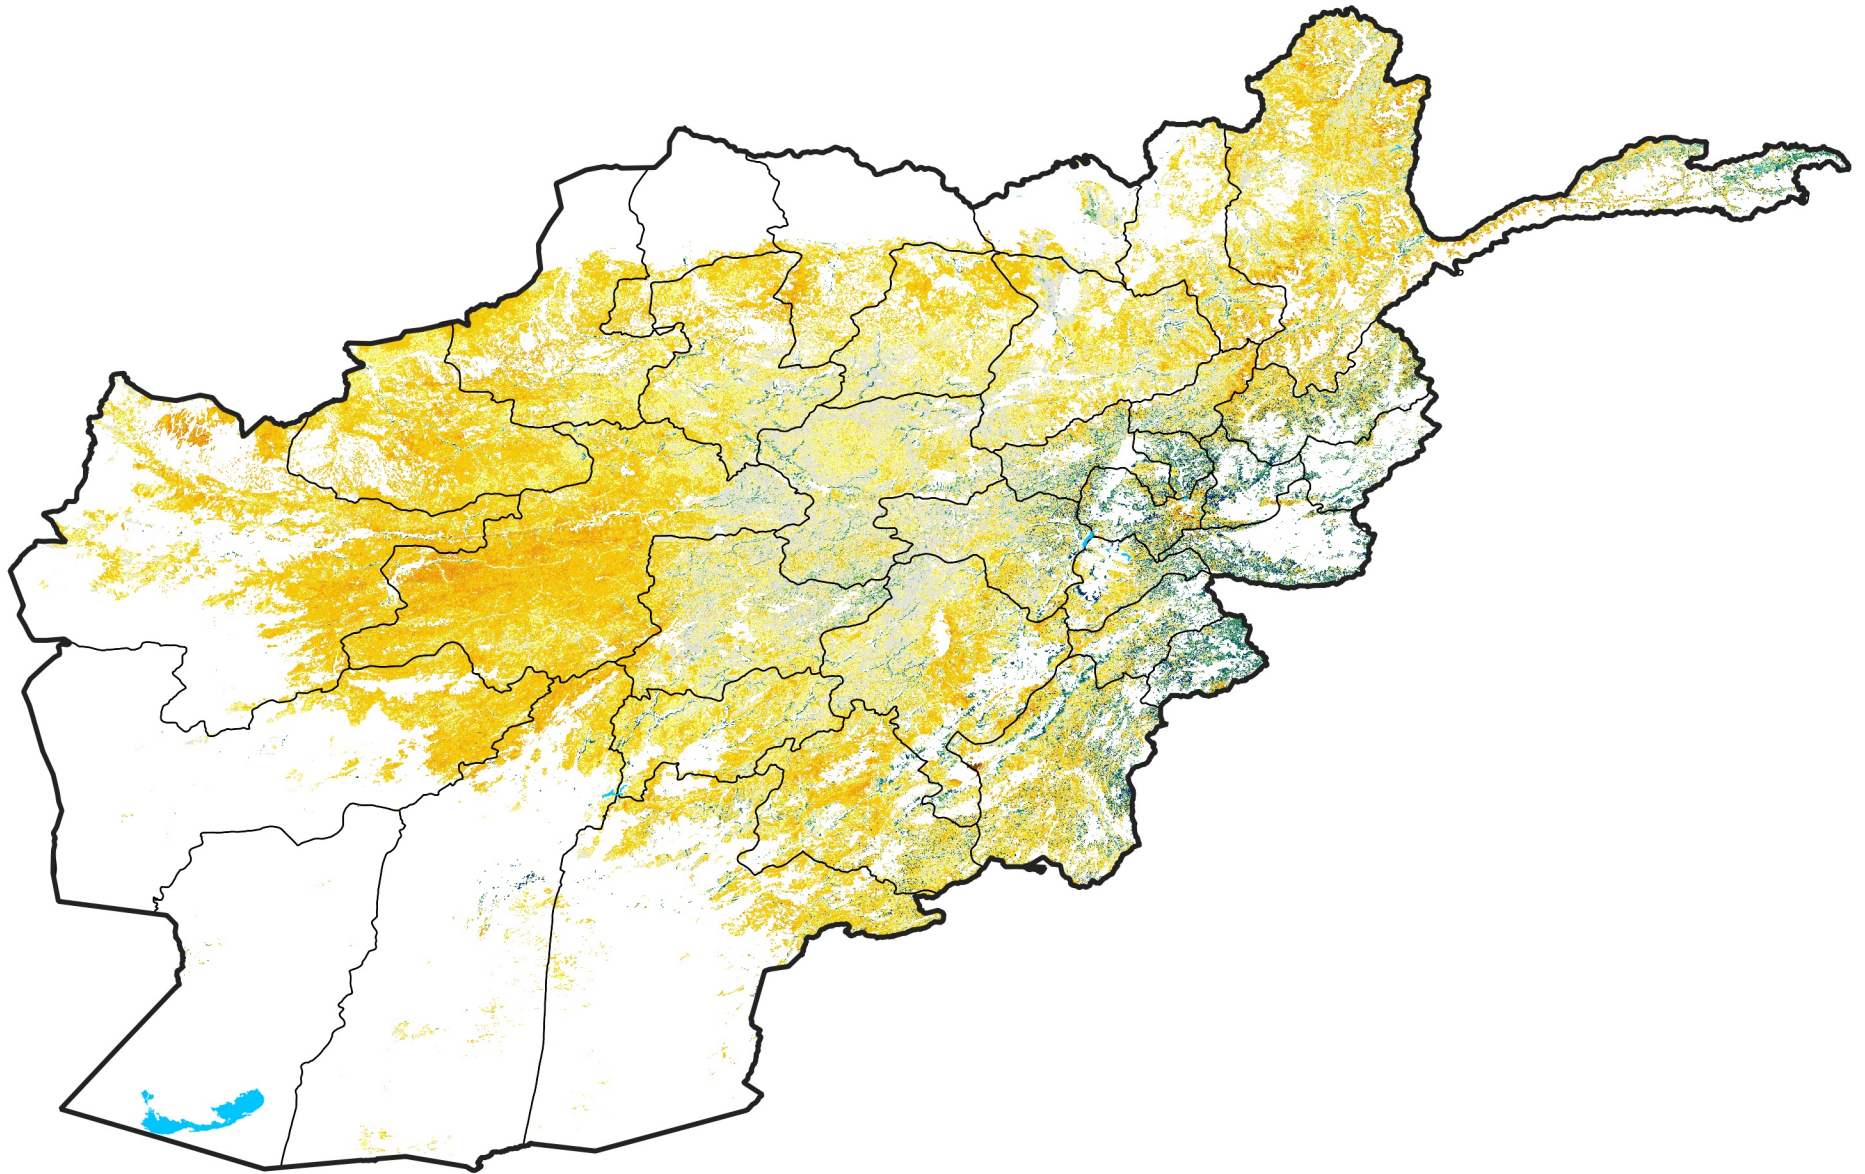

Afghanistan Rangeland Agricultural Areas

Percent of Mean NDVI

2021 / mean (2003 - 2022)

Period 26 / September 11 - 20, 2021

Percent of Normal