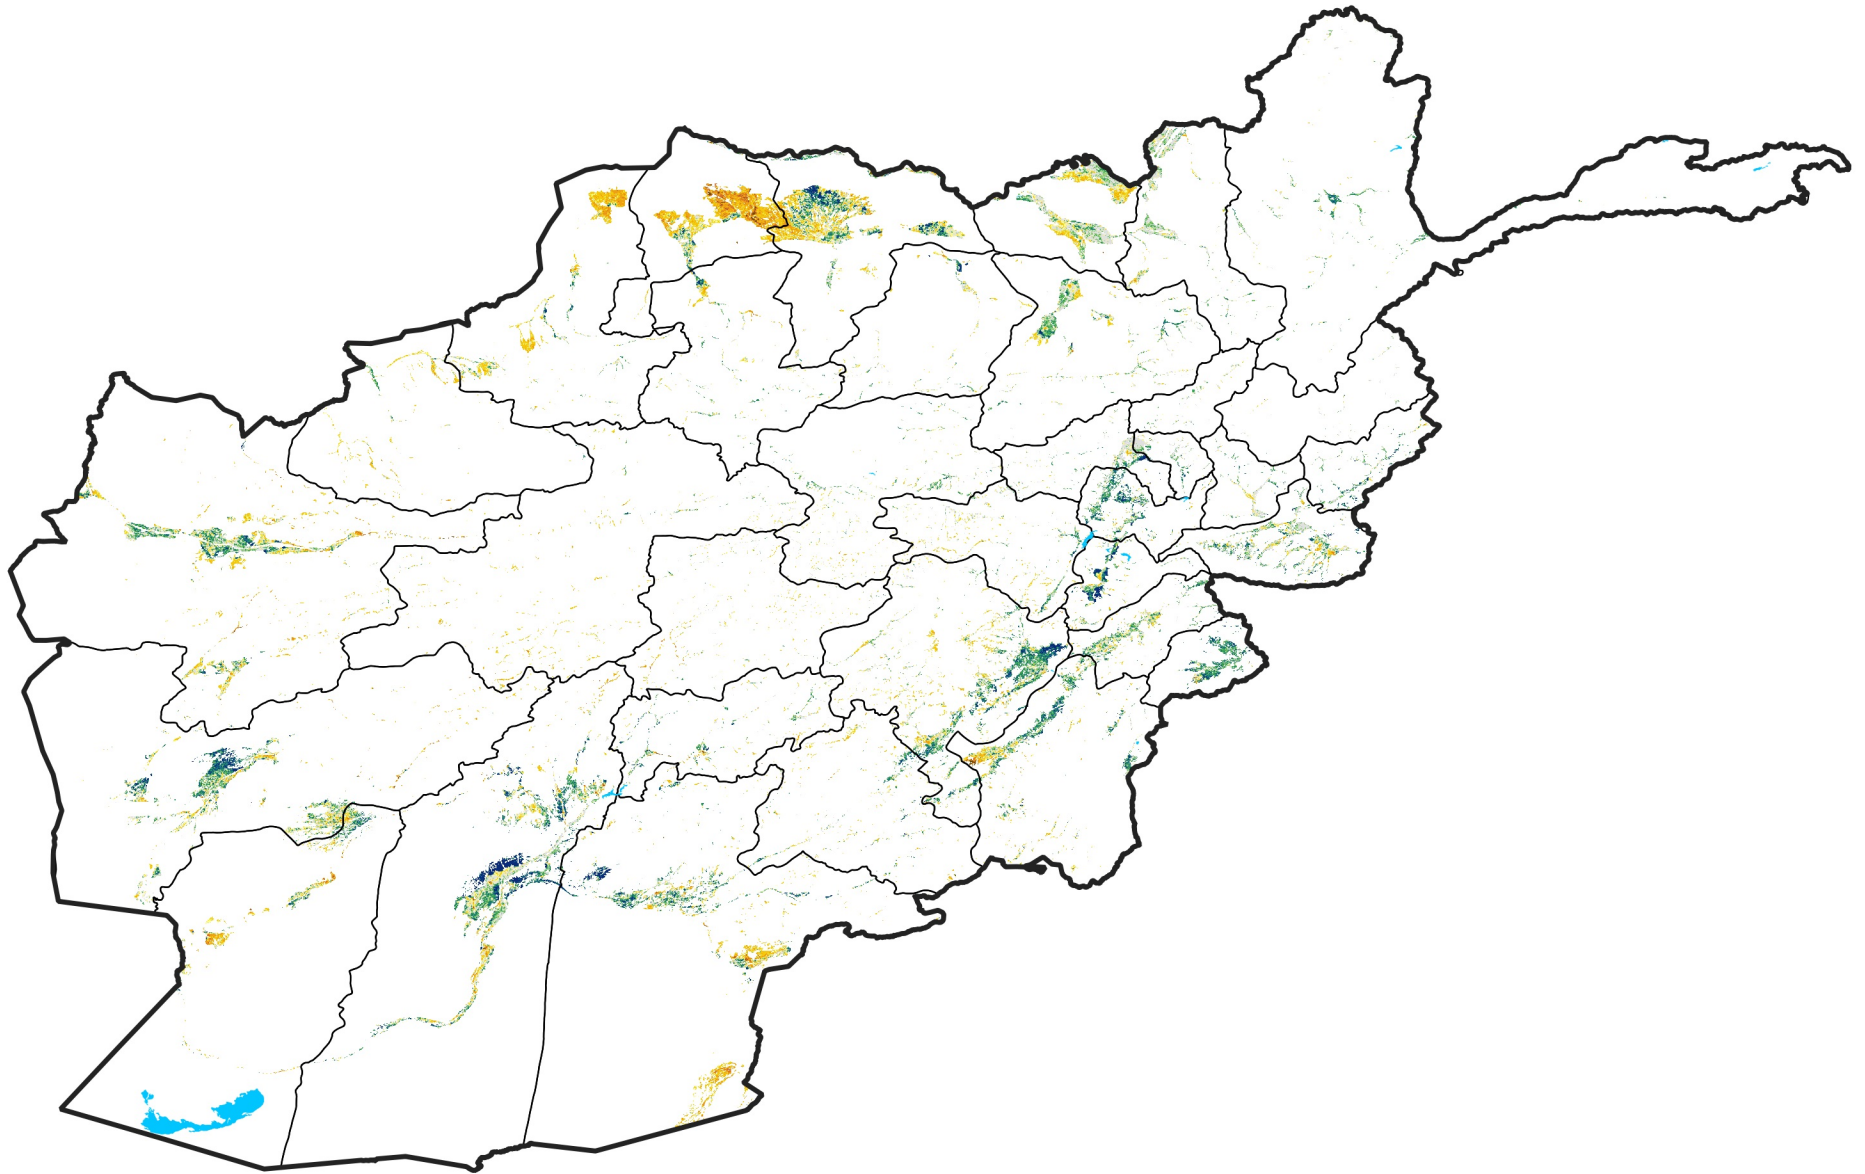

Afghanistan Irrigated Agricultural Areas

Percent of Mean NDVI

2021 / mean (2003 - 2022)

Period 27 / September 21 - 30, 2021

Percent of Normal