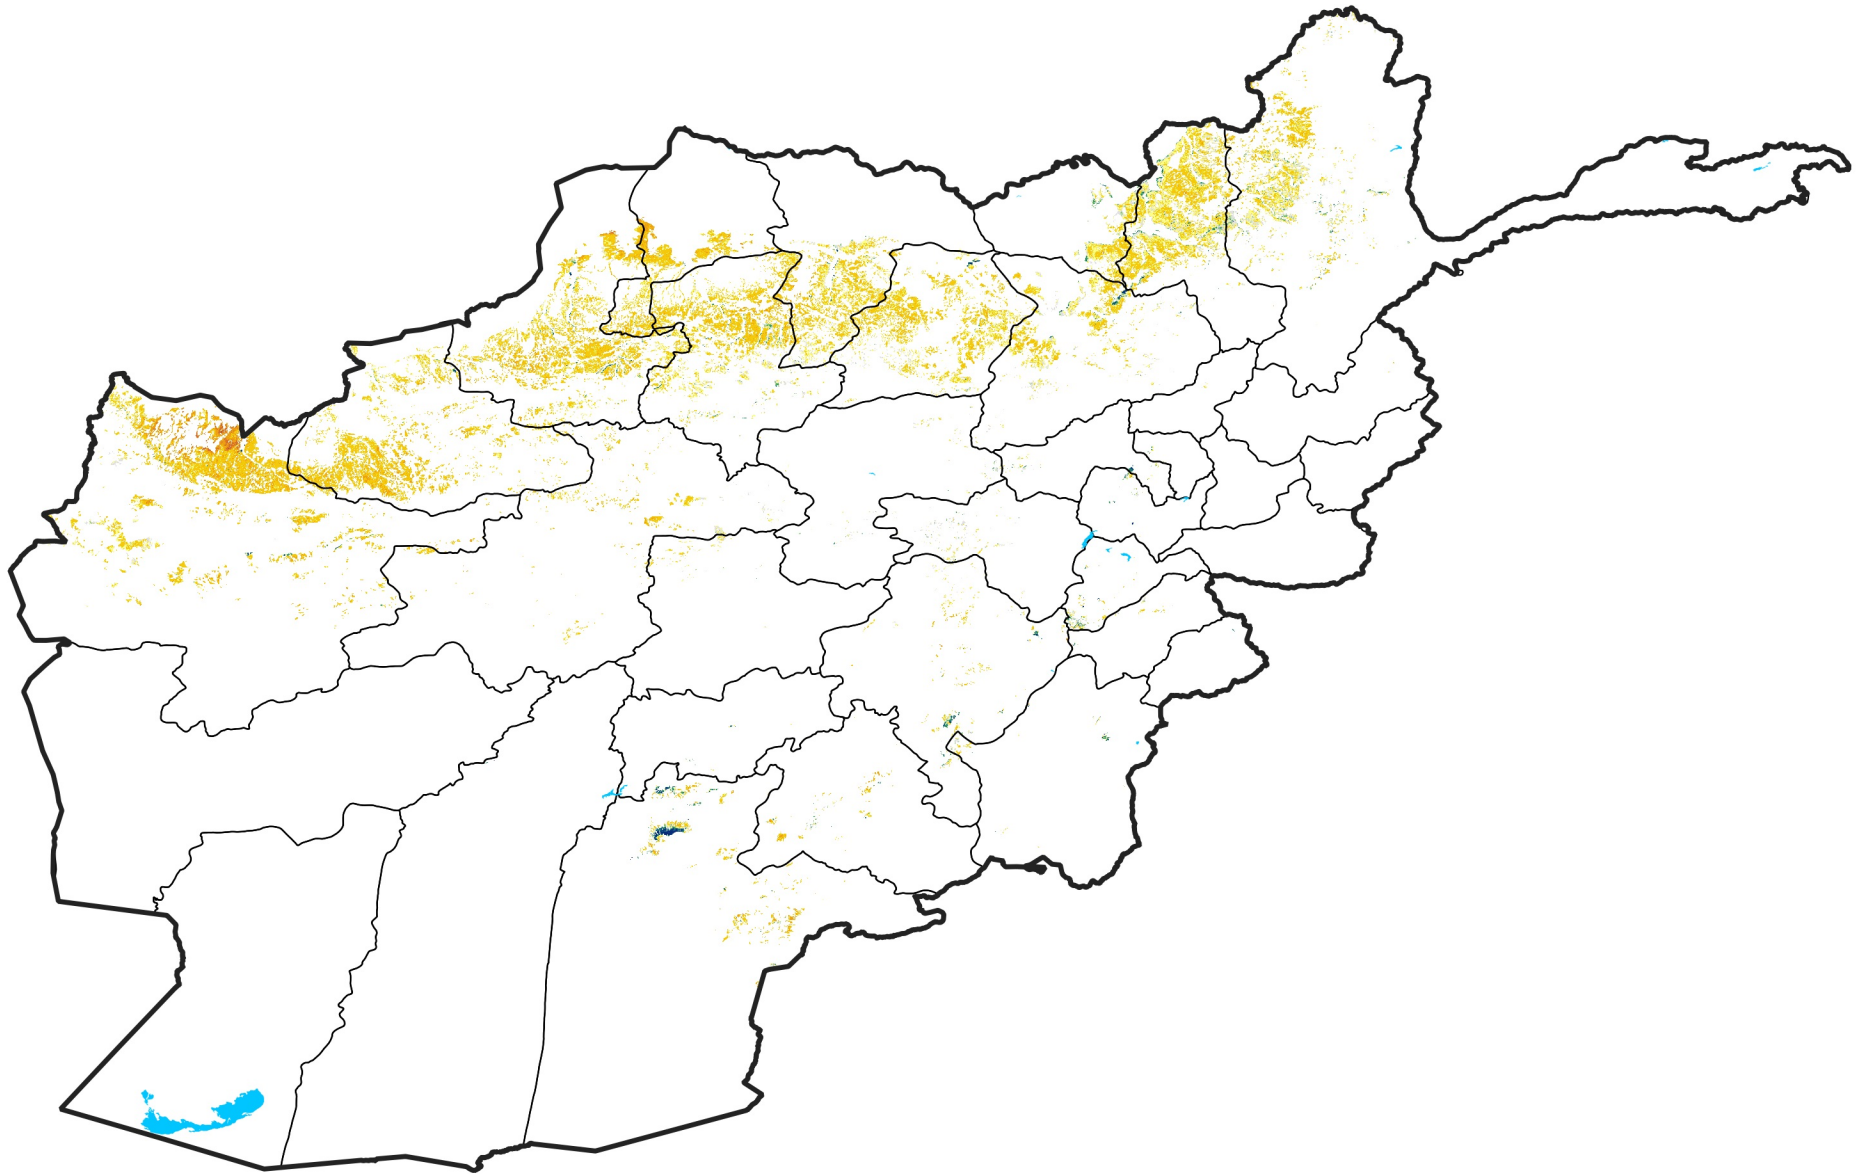

Afghanistan Rainfed Agricultural Areas

Percent of Mean NDVI

2021 / mean (2003 - 2022)

Period 27 / September 21 - 30, 2021

Percent of Normal