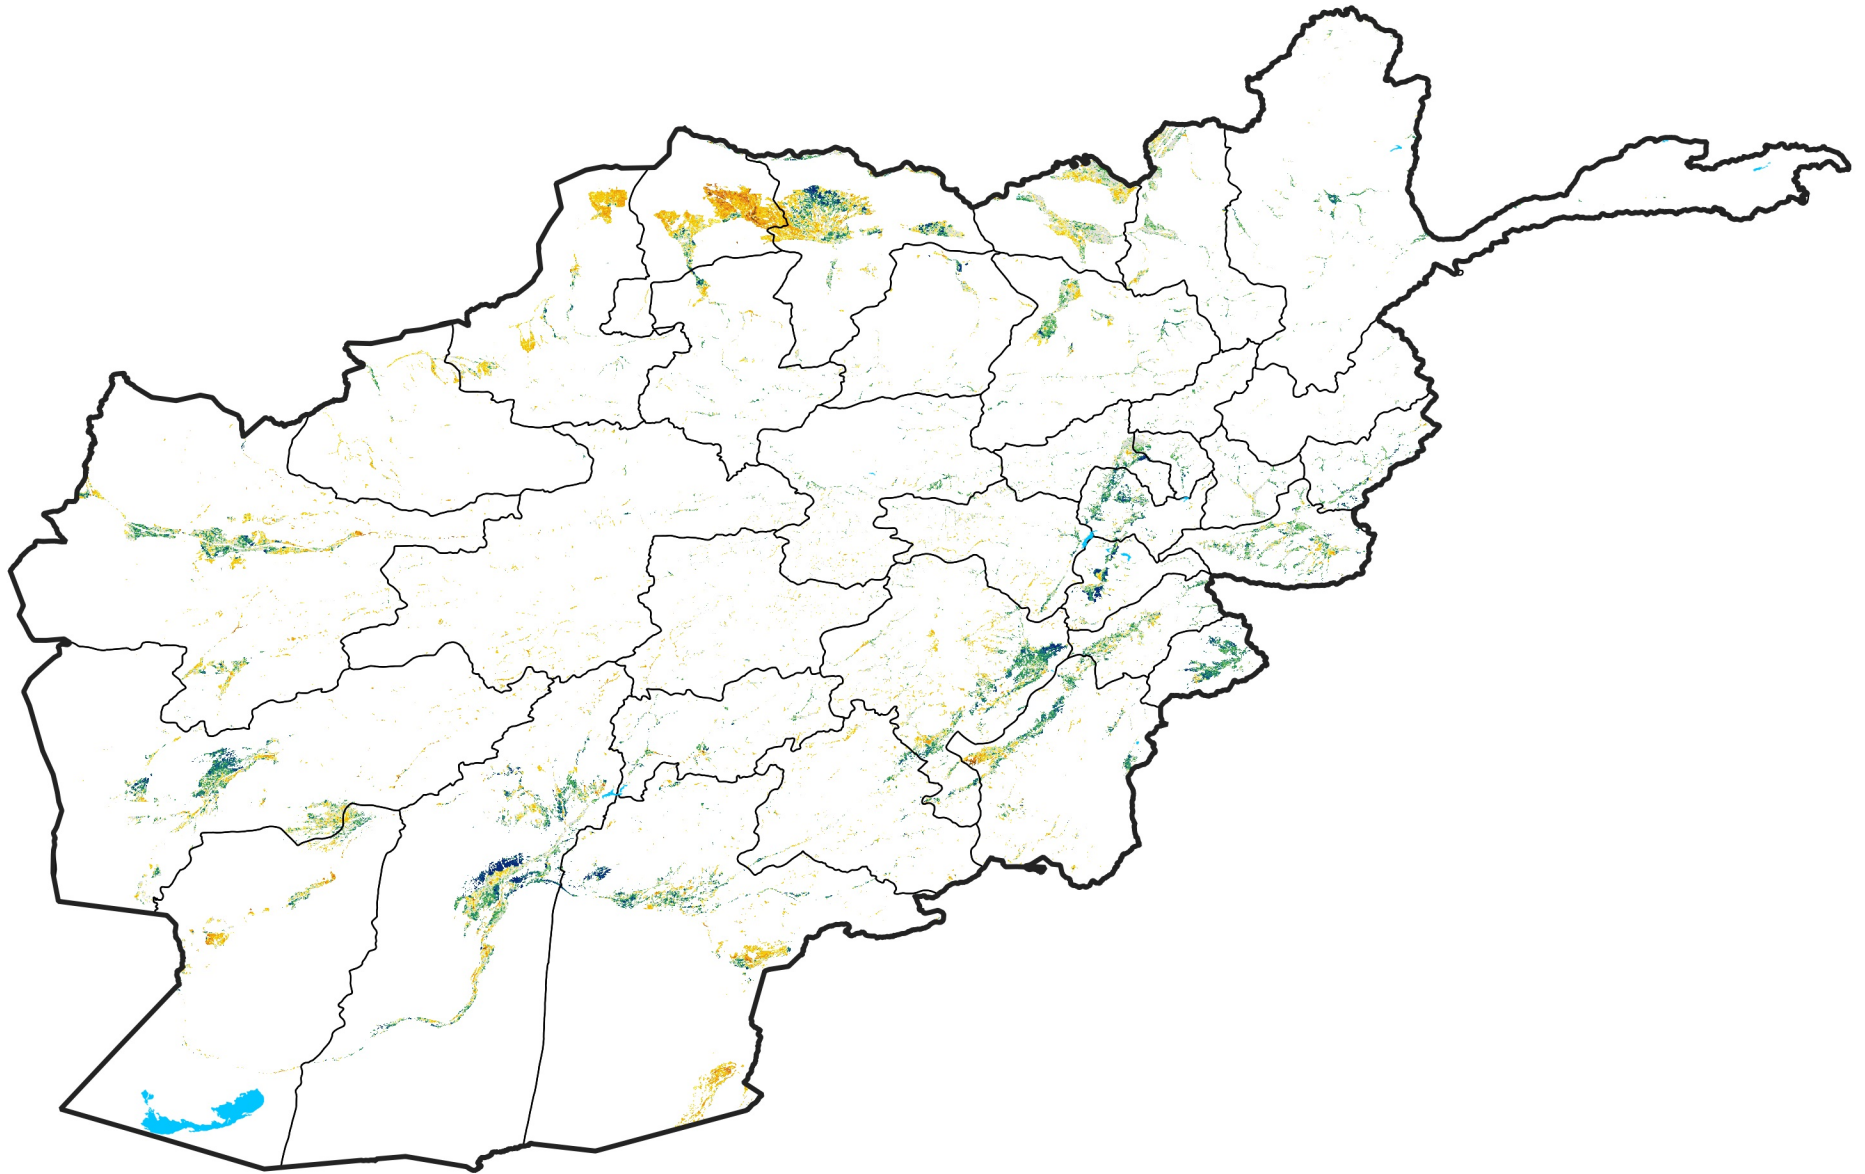

Afghanistan Irrigated Agricultural Areas

Percent of Mean NDVI

2021 / mean (2003 - 2022)

Period 28 / October 01 - 10, 2021

Percent of Normal