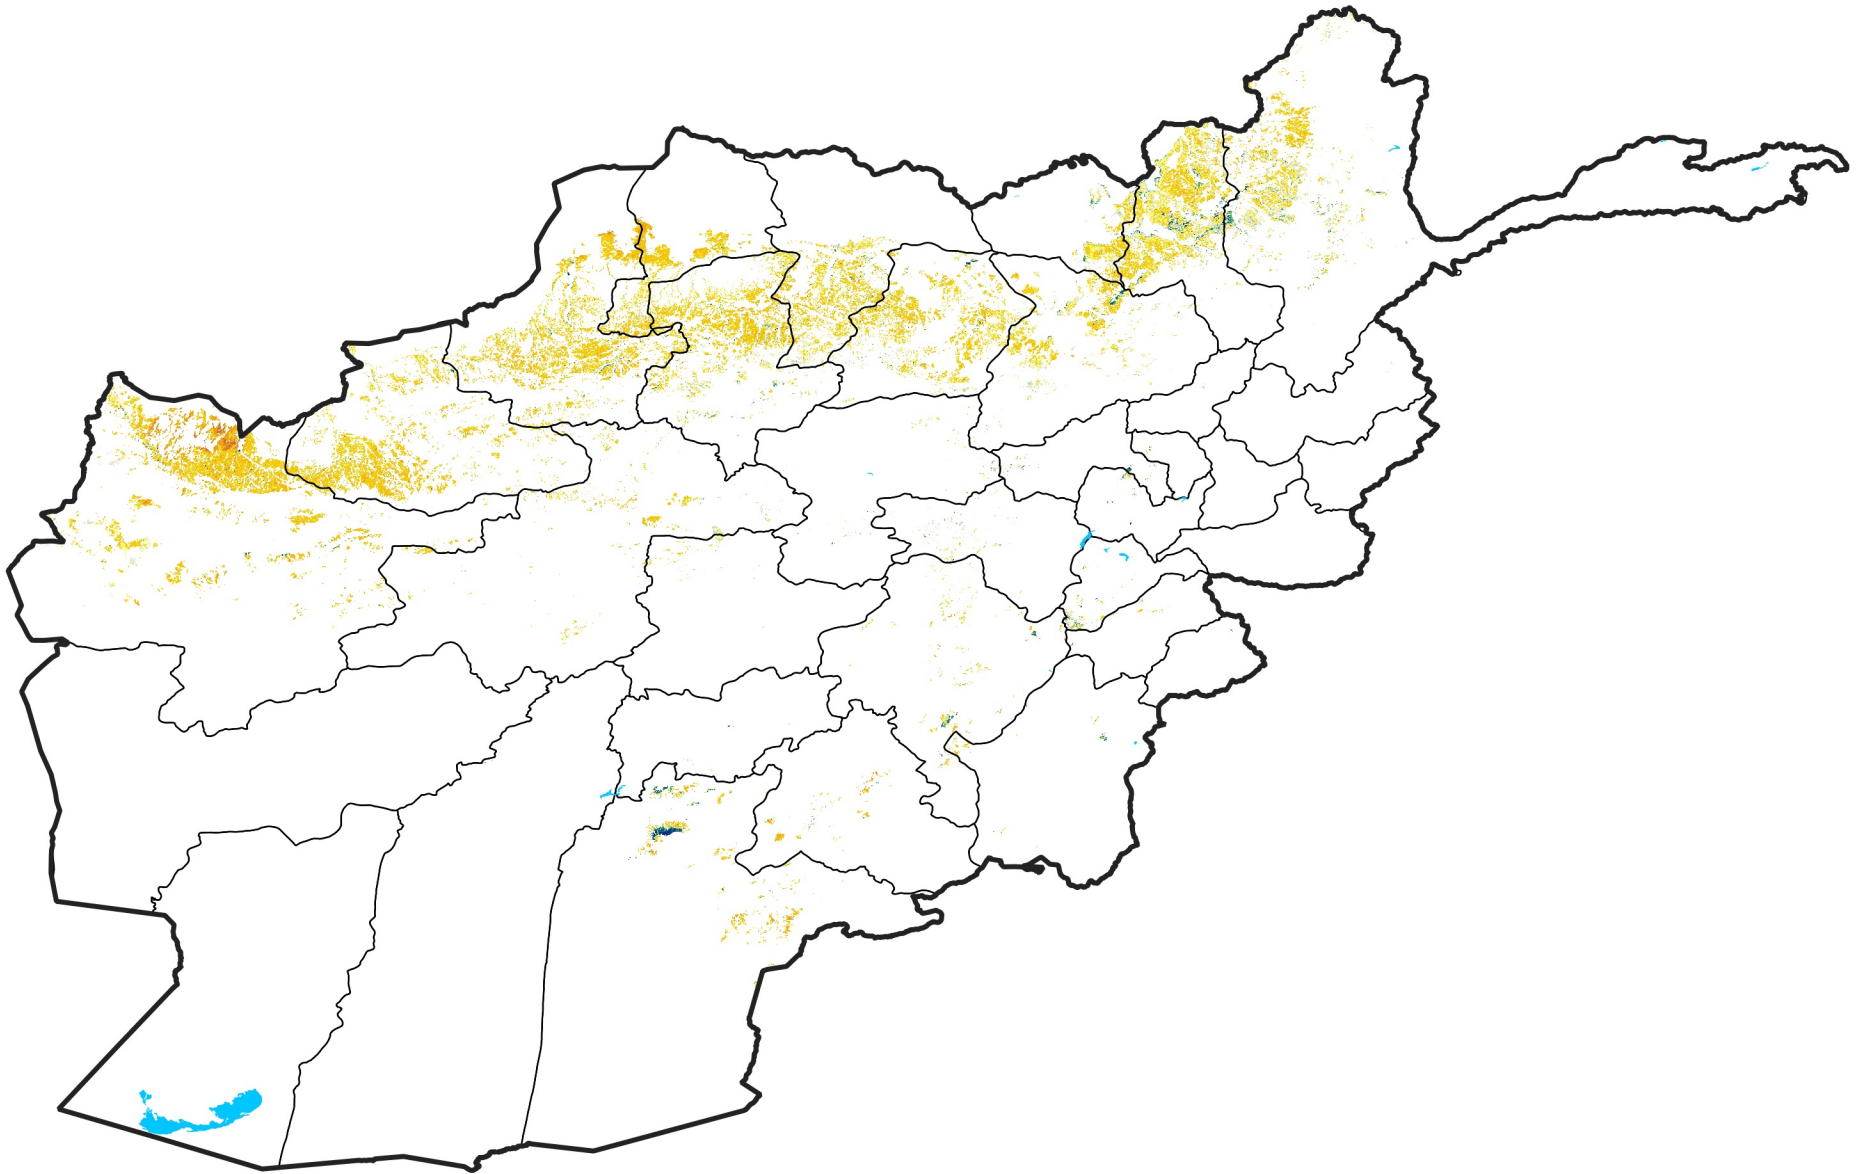

Afghanistan Rainfed Agricultural Areas

Percent of Mean NDVI

2021 / mean (2003 - 2022)

Period 28 / October 01 - 10, 2021

Percent of Normal