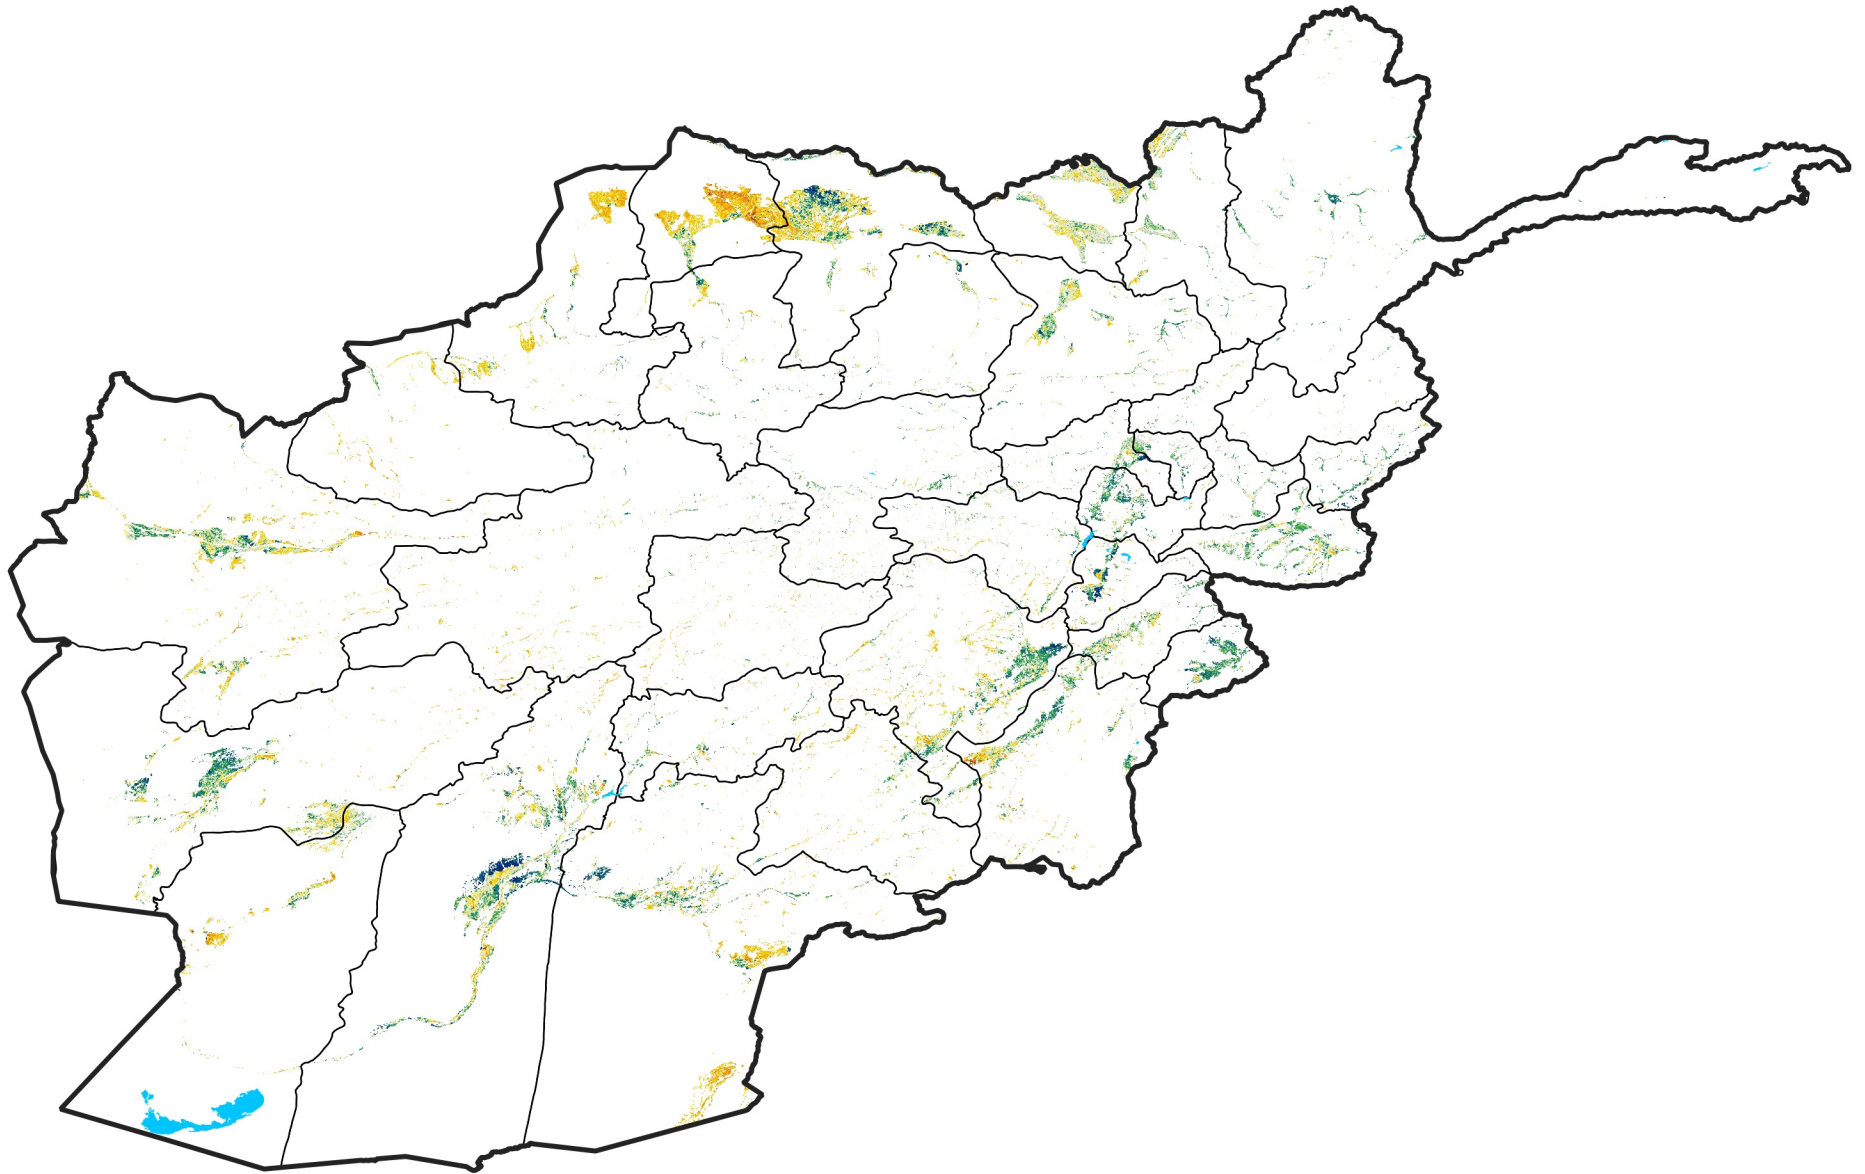

Afghanistan Irrigated Agricultural Areas

Percent of Mean NDVI

2021 / mean (2003 - 2022)

Period 29 / October 11 - 20, 2021

Percent of Normal