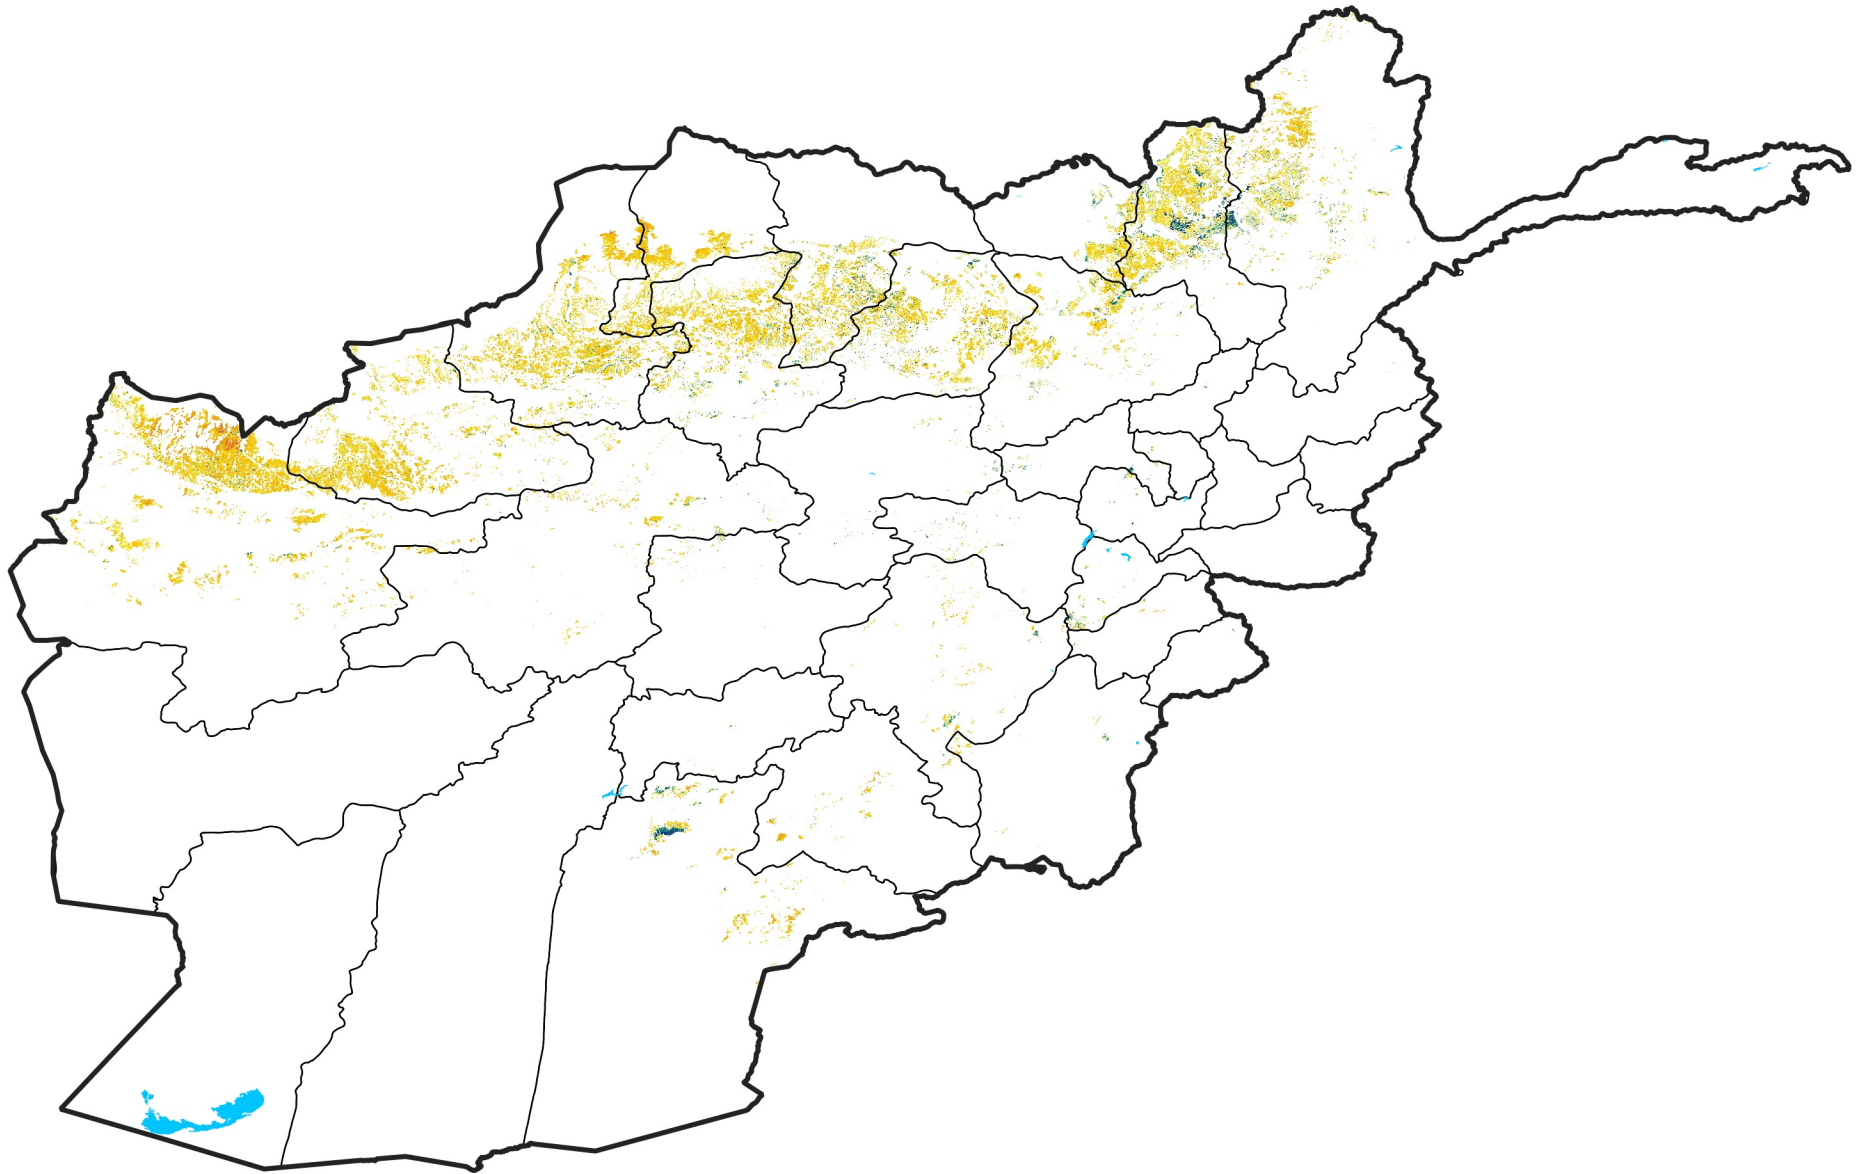

Afghanistan Rainfed Agricultural Areas

Percent of Mean NDVI

2021 / mean (2003 - 2022)

Period 29 / October 11 - 20, 2021

Percent of Normal