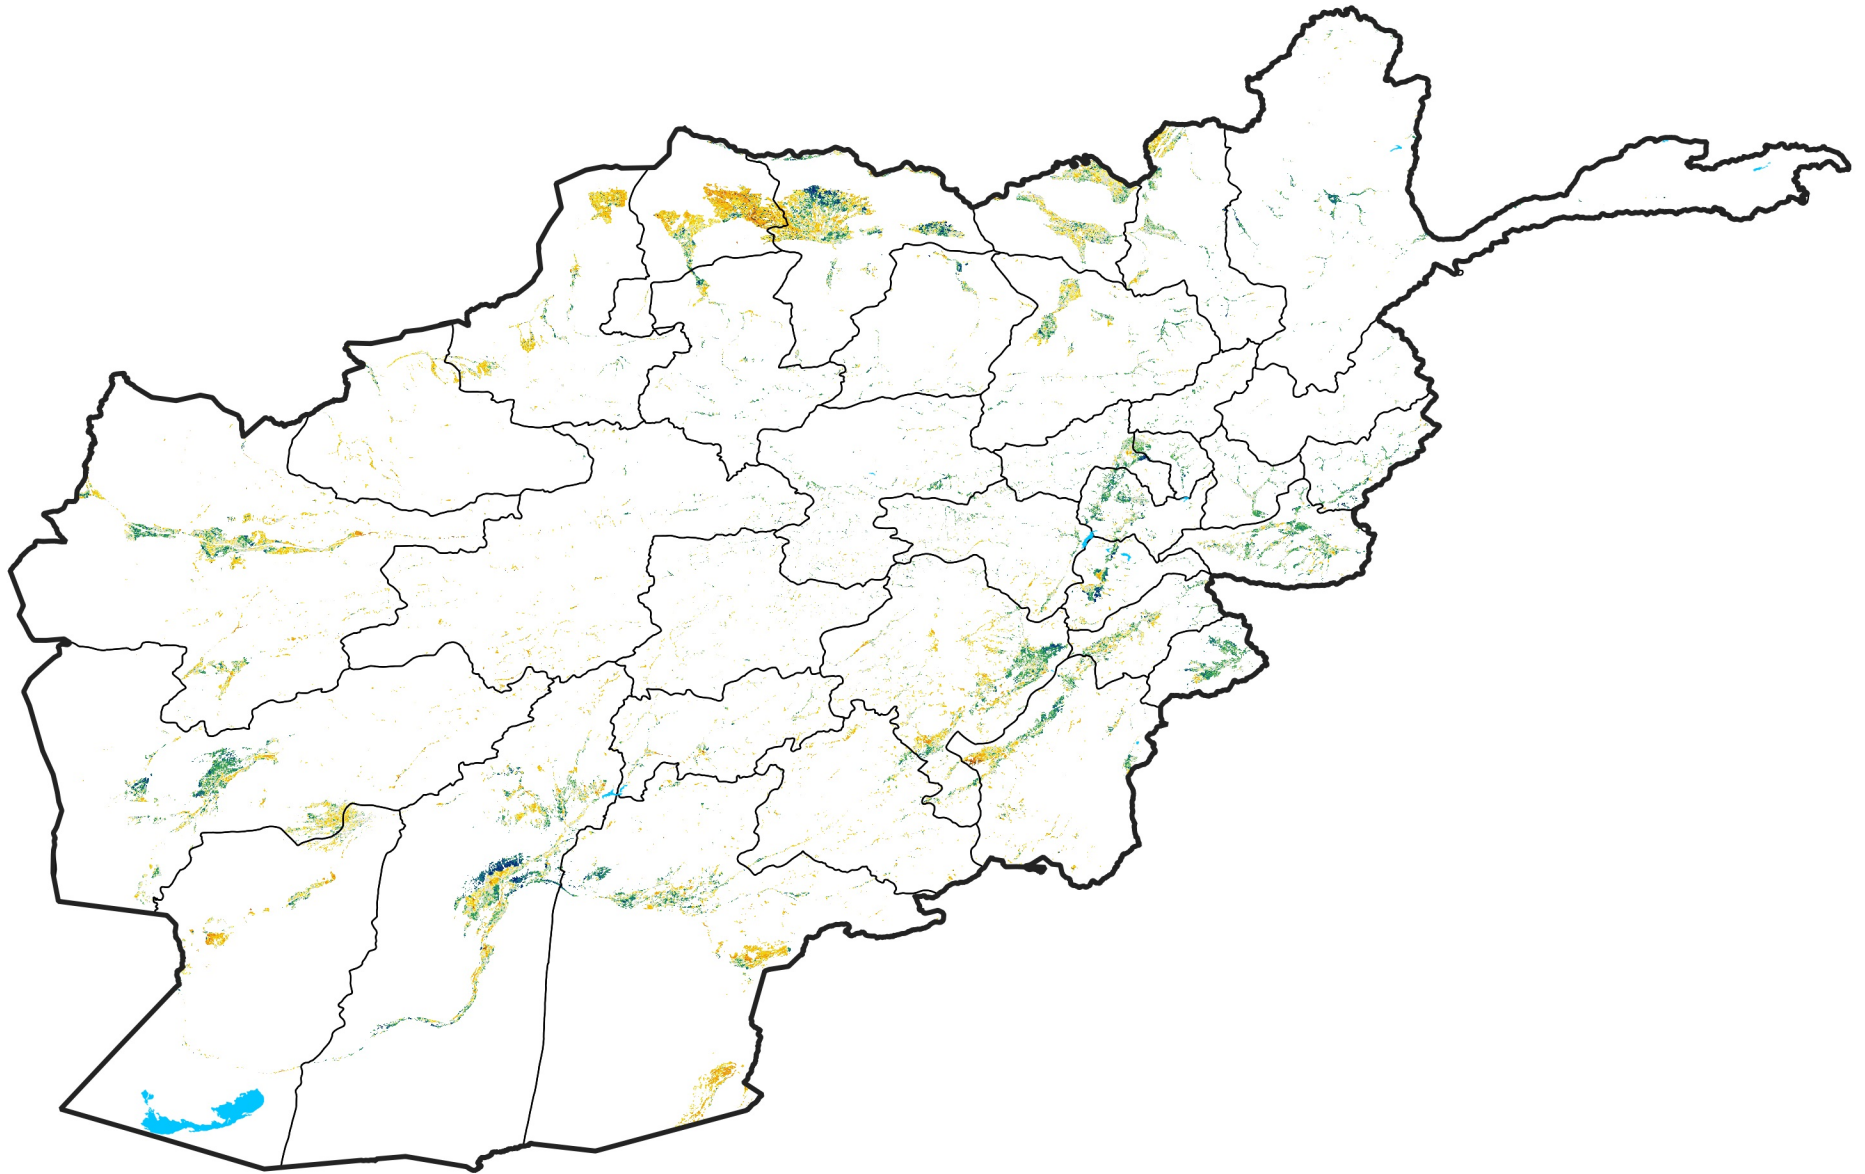

Afghanistan Irrigated Agricultural Areas

Percent of Mean NDVI

2021 / mean (2003 - 2022)

Period 30 / October 21 - 31, 2021

Percent of Normal